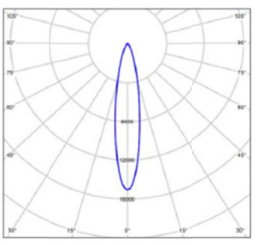

LIGHT DISTRIBUTION @ 000 LUMINAIRE DATA

MODEL:	ELF 10-18ET-130BK
BEAM ANGLE:	15. °
POWER:	18. W
LUMENS:	182 lm
CBCP	/
EFFICACY:	99.1 lm/W

MODEL:	EL 510-18ET-230B
BEAM ANGLE:	23°
POWER:	18. W
LUMENS:	1710 lm
CBCP	/
EFFICACY:	92 lm/W

Linear Luminaires

WAC ARCHITECTURAL

PROJECT:

TYPE:

MODEL: ELF510-18ET-F30BK
BEAM ANGLE: 23°X48°
POWER: 18.6W
LUMENS: 1593 lm
CBCP: /
EFFICACY: 86 lm/W

MODEL: ELF510-24ET-130BK
BEAM ANGLE: 15.3°
POWER: 25.5W
LUMENS: 2334 lm
CBCP: /
EFFICACY: 91.5 lm/W

MODEL: ELF510-24ET-230BK
BEAM ANGLE: 23°
POWER: 25.5W
LUMENS: 2192 lm
CBCP: /
EFFICACY: 86 lm/W

MODEL: ELF510-24ET-330BK
BEAM ANGLE: 33°
POWER: 25.5W
LUMENS: 2030 lm
CBCP: /
EFFICACY: 80 lm/W

MODEL: ELF510-24ET-430BK
BEAM ANGLE: 41.3°
POWER: 25.5W
LUMENS: 2060 lm
CBCP: /
EFFICACY: 88.6 lm/W

MODEL: ELF510-24ET-F30BK
BEAM ANGLE: 23°X48°
POWER: 25.5W
LUMENS: 2042 lm
CBCP: /
EFFICACY: 80 lm/W

MODEL: ELF510-36ET-130BK
BEAM ANGLE: 15.3°
POWER: 36.5W
LUMENS: 3226 lm
CBCP: /
EFFICACY: 90.5 lm/W

MODEL: ELF510-36ET-230BK
BEAM ANGLE: 23°
POWER: 36.5W
LUMENS: 3029 lm
CBCP: /
EFFICACY: 85 lm/W