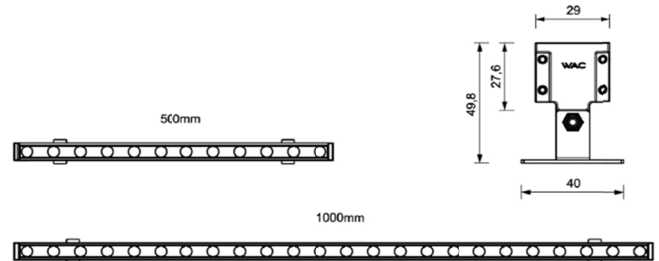

Line Drawing

Product Description

The Beacon Mina Flood III series lighting fixtures are equipped with high-quality chips with high light efficiency and long lifespan, as well as lenses with unique optical performance. Combined with equidistant layout design, they ensure uniform light output. IP66 waterproof rating and DMX512 dimming control, Mina Flood III series lamps come out from the bottom, meeting the requirements of LED outdoor lighting power consumption design.

Product Features

- Body Material: Aluminum + PC94V0
- Optical System: Lens
- Finish: Static electricity powder coating
- Adjustable Angle: /
- Accessories: Rotating bracket $\pm 90^\circ$
- Certification: CQC
- IP Rating: IP66
- Insulation Level: Class III
- Operating Temperature: $-20^\circ\text{C}\sim 50^\circ\text{C}$

Product Specifications

- LED Type: SMD
- Light Power: 36W Max / 1000mm
- Source LM: 3000K 3840lm
- LED Lifetime: $>50000\text{h-L70 / B10-Ta}25^\circ\text{C(LM-80/TM-21)}$
- CCT/CRI: 2700K / 3000K / 4000K / Ra80
- SDCM: 3 SDCM
- Input: 24V DC
- Dimming: On-off / DMX512
- Net Weight: 1.4Kg without packing

Order Model

Model	Length (mm)	Power (W)	LEDs (Quantity)	Max Lumens(lm)	Control Systems	Beam	CCT	Finish
ELF505-09	500	09(Max)	9	911	ET ON-OFF 24V DC Power Supply MT DMX512 Dimming 24V DC Power Supply	1 15°	27 2700K 30 3000K 40 4000K	BK Black
ELF505-12	500	12(Max)	12	1167		2 23°		
ELF505-18	500	18(Max)	15	1613		3 33° 4 41° F 23*48°		

Example: ELF505-09ET-127BK

WAC Lighting
www.waclighting.com (US)
www.waclighting.net (International)

Headquarters
44 Harbor Park Drive • Port Washington, NY
Phone (516) 515.5000 • Fax (516) 515.5050

WAC GROUP
TECHNOLOGY ILLUMINATED

WAC Lighting reserves the right to periodically design and update products. 2025-08-12