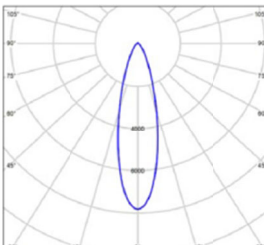

LIGHT DISTRIBUTION @ 000 LUMINAIRE DATA

MODEL:	ELF 10-18ET-130BK
BEAM ANGLE:	15. °
POWER:	18. W
LUMENS:	182 lm
CBCP	/
EFFICACY:	99.1 lm/W

MODEL:	EL 510-18ET-230B
BEAM ANGLE:	23°
POWER:	18. W
LUMENS:	1710 lm
CBCP	/
EFFICACY:	92 lm/W

Linear Luminaires

WAC ARCHITECTURAL

PROJECT:

TYPE:

MODEL: ELF510-18ET-F30BK
BEAM ANGLE: 23°X48°
POWER: 18.6W
LUMENS: 1593 lm
CBCP: /
EFFICACY: 86 lm/W

MODEL: ELF510-24ET-130BK
BEAM ANGLE: 15.3°
POWER: 25.5W
LUMENS: 2334 lm
CBCP: /
EFFICACY: 91.5 lm/W

MODEL: ELF510-24ET-230BK
BEAM ANGLE: 23°
POWER: 25.5W
LUMENS: 2192 lm
CBCP: /
EFFICACY: 86 lm/W

MODEL: ELF510-24ET-330BK
BEAM ANGLE: 33°
POWER: 25.5W
LUMENS: 2030 lm
CBCP: /
EFFICACY: 80 lm/W

MODEL: ELF510-24ET-430BK
BEAM ANGLE: 41.3°
POWER: 25.5W
LUMENS: 2060 lm
CBCP: /
EFFICACY: 88.6 lm/W

MODEL: ELF510-24ET-F30BK
BEAM ANGLE: 23°X48°
POWER: 25.5W
LUMENS: 2042 lm
CBCP: /
EFFICACY: 80 lm/W

MODEL: ELF510-36ET-130BK
BEAM ANGLE: 15.3°
POWER: 36.5W
LUMENS: 3226 lm
CBCP: /
EFFICACY: 90.5 lm/W

MODEL: ELF510-36ET-230BK
BEAM ANGLE: 23°
POWER: 36.5W
LUMENS: 3029 lm
CBCP: /
EFFICACY: 85 lm/W