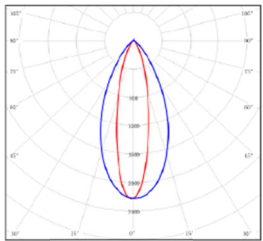

LIGHT DISTRIBUTION @ 000 LUMINAIRE DATA

MODEL:	ELF 10-18ET-130BK
BEAM ANGLE:	15. °
POWER:	18. W
LUMENS:	182 lm
CBCP	/
EFFICACY:	99.1 lm/W

MODEL:	EL 510-18ET-230B
BEAM ANGLE:	23°
POWER:	18. W
LUMENS:	1710 lm
CBCP	/
EFFICACY:	92 lm/W

MODEL: ELF510-24ET-230BK
BEAM ANGLE: 23°
POWER: 25.5W
LUMENS: 2192 lm
CBCP: /
EFFICACY: 86 lm/W

MODEL: ELF510-24ET-330BK
BEAM ANGLE: 33°
POWER: 25.5W
LUMENS: 2030 lm
CBCP: /
EFFICACY: 80 lm/W

MODEL: ELF510-24ET-430BK
BEAM ANGLE: 41.3°
POWER: 25.5W
LUMENS: 2060 lm
CBCP: /
EFFICACY: 88.6 lm/W

MODEL: ELF510-24ET-F30BK
BEAM ANGLE: 23°X48°
POWER: 25.5W
LUMENS: 2042 lm
CBCP: /
EFFICACY: 80 lm/W

MODEL: ELF510-36ET-130BK
BEAM ANGLE: 15.3°
POWER: 36.5W
LUMENS: 3226 lm
CBCP: /
EFFICACY: 90.5 lm/W

MODEL: ELF510-36ET-230BK
BEAM ANGLE: 23°
POWER: 36.5W
LUMENS: 3029 lm
CBCP: /
EFFICACY: 85 lm/W

MINI FLOOD III - MODEL: ELF5

Linear Luminaires

WAC ARCHITECTURAL

PROJECT:

TYPE:

MODEL: ELF510-36ET-330BK
BEAM ANGLE: 33°
POWER: 36.5W
LUMENS: 2804 lm
CBCP: /
EFFICACY: 78.5 lm/W

MODEL: ELF510-36ET-430BK
BEAM ANGLE: 41.3°
POWER: 36.5W
LUMENS: 3123 lm
CBCP: /
EFFICACY: 87.5 lm/W