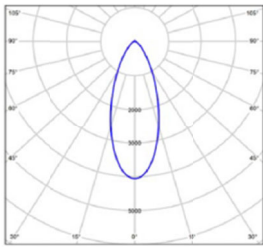

MINI FLOOD III - MODEL: ELF5

Linear Luminaires

WAC ARCHITECTURAL

PROJECT:

TYPE:

MODEL: ELF510-36ET-330BK
BEAM ANGLE: 33°
POWER: 36.5W
LUMENS: 2804 lm
CBCP: /
EFFICACY: 78.5 lm/W