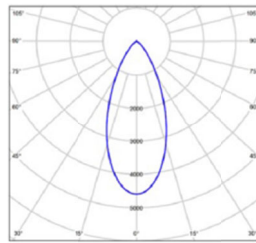

LIGHT DISTRIBUTION @ 000 LUMINAIRE DATA

MODEL:	ELF 10-18ET-130BK
BEAM ANGLE:	15. °
POWER:	18. W
LUMENS:	182 lm
CBCP	/
EFFICACY:	99.1 lm/W

MODEL:	EL 510-18ET-230B
BEAM ANGLE:	23°
POWER:	18. W
LUMENS:	1710 lm
CBCP	/
EFFICACY:	92 lm/W

MODEL: ELF510-24ET-230BK
BEAM ANGLE: 23°
POWER: 25.5W
LUMENS: 2192 lm
CBCP: /
EFFICACY: 86 lm/W

MODEL: ELF510-24ET-330BK
BEAM ANGLE: 33°
POWER: 25.5W
LUMENS: 2030 lm
CBCP: /
EFFICACY: 80 lm/W

MODEL: ELF510-24ET-430BK
BEAM ANGLE: 41.3°
POWER: 25.5W
LUMENS: 2060 lm
CBCP: /
EFFICACY: 88.6 lm/W

MODEL: ELF510-24ET-F30BK
BEAM ANGLE: 23°X48°
POWER: 25.5W
LUMENS: 2042 lm
CBCP: /
EFFICACY: 80 lm/W

MODEL: ELF510-36ET-130BK
BEAM ANGLE: 15.3°
POWER: 36.5W
LUMENS: 3226 lm
CBCP: /
EFFICACY: 90.5 lm/W

MODEL: ELF510-36ET-230BK
BEAM ANGLE: 23°
POWER: 36.5W
LUMENS: 3029 lm
CBCP: /
EFFICACY: 85 lm/W

MINI FLOOD III - MODEL: ELF5

Linear Luminaires

WAC ARCHITECTURAL

PROJECT:

TYPE:

MODEL: ELF510-36ET-330BK
BEAM ANGLE: 33°
POWER: 36.5W
LUMENS: 2804 lm
CBCP: /
EFFICACY: 78.5 lm/W

MODEL: ELF510-36ET-430BK
BEAM ANGLE: 41.3°
POWER: 36.5W
LUMENS: 3123 lm
CBCP: /
EFFICACY: 87.5 lm/W