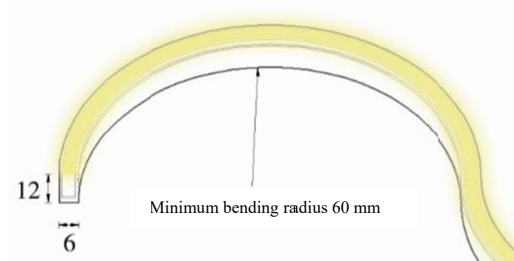

## Line Drawing

## Product Specifications

- LED Type: SMD
- Light source power : 6W/M, 10W/M
- LED Lifetime: >36000h-L70 /B10-Ta25°C(LM-80/TM-21)
- CCT/CRI: 2700K / 3000K / 4000K, Ra90
- Input: 24V DC
- Minimum bending radius: 60mm
- Net Weight: 0.3Kg/M, without packing