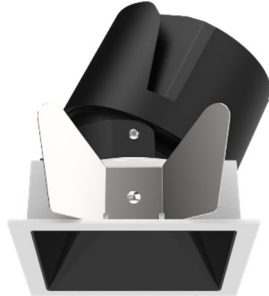

Product Description

AETHER Series LED Narrow Side Recessed Angled Downlight is perfectly integrated with the ceiling after installation. Good anti-glare performance and color consistency control, with a comfortable light effect, mainly for hotels, clubs and other indoor places.

WAC GROUP
TECHNOLOGY ILLUMINATED

AETHER - MODEL: KDA45

WAC ARCHITECTURAL

4-inch Square Narrow Recessed Downlight

Project Name:

Type:

Product Image

Line Drawing