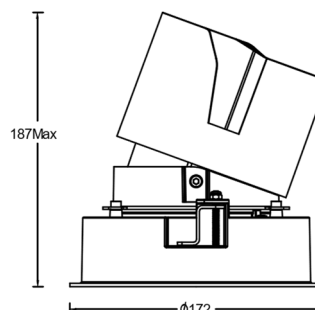

Line Drawing

Product Description

AETHER Series LED Narrow Side Recessed Angled Downlight is perfectly integrated with the ceiling after installation. Good anti-glare performance and color consistency control, with a comfortable light effect, mainly for hotels, clubs and other indoor places.

Product Features

- **Body Material:** Aluminum Alloy Die-Cast Lamp Body
- **Optical System:** Lens + Anti-glare reflector
- **Finish:** Electrostatic Powder Coating
- **Adjustable Angle:** Horizontal 0°-355°, Vertical 0°~25°
- **Accessories:** See the attached table.
- **Certification:** CCC
- **IP Rating:** IP20
- **Insulation Level:** CLASS II
- **Operating Temperature:** -20°C~40°C

Product Specifications

- **Opening Size:** □160x160mm
- **Ceiling Thickness:** 1mm~25mm
- **Shading Angle:** 40°
- **LED Type:** COB
- **Source Lm:**
  - 2700K: 32W 3610lm; 43W 4250lm
  - 3000K: 32W 3830lm; 43W 4505lm
  - 3500K: 32W 4020lm; 43W 4730lm
  - 4000K: 32W 4180lm; 43W 4920lm
  - 5000K: 32W 4310lm; 43W 5065lm
- **LED Lifetime:** >36000h-L70 /B10-Ta25°C(LM-80/TM-21)
- **CCT/CRI:** 2700K/ 3000K/3500K/ 4000K/5000K, CRI≥90
- **SDCM:** 220V AC / 50Hz
- **Dimming Control:** Non-dimmable / 0-10V (must do match test with project site system in advance)
- **Net Weight:** Approx. 0.24Kg, excluding packaging

Order Model

Model	Size	Trim	LED	Driver	Beam	CCT	Reflector	Finish
KDA Downlight A series	6	5 Square Trim	LM32 COB 32W	E On-Off	1 15°	27 2700K	B Black	WT
			LM43 COB 43W	D 0-10V Dimming	2 24°	30 3000K	S Specular	White
			LM43 COB 43W	N No Driver	3 36°	35 3500K	BK Black	
					5 50°	40 4000K 50 5000K		

Example: KDA65-LM32E-130SWT

Note:

WAC Lighting
www.waclighting.com (US)
www.waclighting.net (International)

Headquarters
44 Harbor Park Drive • Port Washington, NY
Phone (516) 515.5000 • Fax (516) 515.5050

WAC GROUP
TECHNOLOGY ILLUMINATED