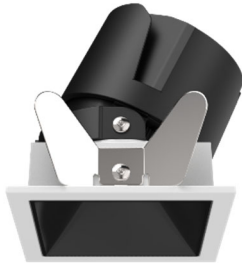

AETHER - MODEL: KDA25

WAC ARCHITECTURAL

2-inch Square Narrow Recessed Downlight

Project Name:

Type:

Product Image

Line Drawing

Product Description

AETHER Series LED Narrow Side Recessed Angled Downlight is perfectly integrated with the ceiling after installation. Good anti-glare performance and color consistency control, with a comfortable light effect, mainly for hotels, clubs and other indoor places.

Product Features

- **Body Material:** Aluminum Alloy Die-Cast Lamp Body
- **Optical System:** Lens + Anti-glare reflector
- **Finish:** Electrostatic Powder Coating
- **Adjustable Angle:** Horizontal 0°-355°, Vertical 0°~25
- **Accessories:** See the attached table.
- **Certification:** CCC
- **IP Rating:** IP20
- **Insulation Level:** CLASS II
- **Operating Temperature:** -20°C~40°C

Product Description

AETHER Series LED Narrow Side Recessed Angled Downlight is perfectly integrated with the ceiling after installation. Good anti-glare performance and color consistency control, with a comfortable light effect, mainly for hotels, clubs and other indoor places.