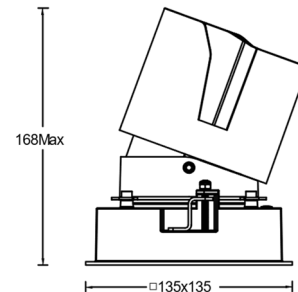

Line Drawing

Product Description

AETHER Series LED Narrow Side Recessed Angled Downlight is perfectly integrated with the ceiling after installation. Good anti-glare performance and color consistency control, with a comfortable light effect, mainly for hotels, clubs and other indoor places.

Product Features

- **Body Material:** Aluminum Alloy Die-Cast Lamp Body
- **Optical System:** Lens + Anti-glare reflector
- **Finish:** Electrostatic Powder Coating
- **Adjustable Angle:** Horizontal 0°-355°, Vertical 0°~25
- **Accessories:** See the attached table.
- **Certification:** CCC
- **IP Rating:** IP20
- **Insulation Level:** CLASS II
- **Operating Temperature:** -20°C~40°C

Product Specifications

- **Opening Size:** □125x125mm
- **Ceiling Thickness:** 1mm~25mm
- **Shading Angle:** 40°
- **LED Type:** COB
- **Source Lm:**
  - 2700K: 25W 3320lm; 32W 4230lm
  - 3000K: 25W 3460lm; 32W 4320lm
  - 3500K: 25W 3570lm; 32W 4420lm
  - 4000K: 25W 3620lm; 32W 4480lm
  - 5000K: 25W 3735lm; 32W 4640lm
- **LED Lifetime:** >36000h-L70 /B10-Ta25°C(LM-80/TM-21)
- **CCT/CRI:** 2700K/ 3000K/3500K/ 4000K/5000K, CRI≥90
- **SDCM:** 220V AC / 50Hz
- **Dimming Control:** Non-dimmable / 0-10V (must do match test with project site system in advance)
- **Net Weight:** Approx. 0.24Kg, excluding packaging

Order Model

Model	Size	Trim	LED	Driver	Beam	CCT	Reflector	Finish
KDA Downlight A series	5	5 Square Trim	LM25 COB 25W	E On-Off	1 15°	27 2700K	B Black	WT
			LM32 COB 32W	D 0-10V Dimming	2 24°	30 3000K	S Specular	White
			LM32 COB 32W	N No Driver	3 36°	35 3500K	BK Black	
					5 50°	40 4000K		
					50 5000K			

Example: KDA55-LM25E-130SWT

Note:

WAC Lighting
www.waclighting.com (US)
www.waclighting.net (International)

Headquarters
44 Harbor Park Drive • Port Washington, NY
Phone (516) 515.5000 • Fax (516) 515.5050

WAC GROUP
TECHNOLOGY ILLUMINATED