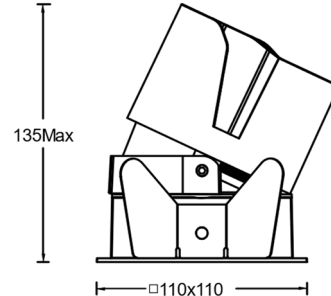

Line Drawing

Product Description

AETHER Series LED Narrow Side Recessed Angled Downlight is perfectly integrated with the ceiling after installation. Good anti-glare performance and color consistency control, with a comfortable light effect, mainly for hotels, clubs and other indoor places.

Product Features

- **Body Material:** Aluminum Alloy Die-Cast Lamp Body
- **Optical System:** Lens + Anti-glare reflector
- **Finish:** Electrostatic Powder Coating
- **Adjustable Angle:** Horizontal 0°-355°, Vertical 0°~25
- **Accessories:** See the attached table.
- **Certification:** CCC
- **IP Rating:** IP20
- **Insulation Level:** CLASS II
- **Operating Temperature:** -20℃~40℃

Product Specifications

- **Opening Size:** □100x100mm
- **Ceiling Thickness:** 5mm~25mm
- **Shading Angle:** 35°
- **LED Type:** COB
- **Source Lm:** 2700K:18W 1860lm; 25W 2460lm
  3000K:;18W 1975lm; 25W 2610lm
  3500K: 18W 2070lm; 25W 2710lm
  4000K: 18W 2155lm; 25W 2790lm
  5000K: 18W 2220lm; 25W 2870lm
- **LED Lifetime:** >36000h-L70 /B10-Ta25°C(LM-80/TM-21)
- **CCT/CRI:** 2700K/ 3000K/3500K/ 4000K/5000K, CRI≥90
- **SDCM:** 220V AC / 50Hz
- **Dimming Control:** Non-dimmable / 0-10V (must do match test with project site system in advance)
- **Net Weight:** Approx. 0.24Kg, excluding packaging

Order Model

Model	Size	Trim	LED	Driver	Beam	CCT	Reflector	Finish
KDA Downlight A series	4	5 Square Trim	LM18 COB 18W	E On-Off	1 15°	27 2700K	B Black	WT
			LM25 COB 25W	D 0-10V Dimming	2 24°	30 3000K	S Specular	White
			LM25 COB 25W	N No Driver	3 36°	35 3500K	BK Black	
					5 50°	40 4000K 50 5000K		

Example:KDA45-LM18E-130SWT

Note:

WAC Lighting
www.waclighting.com (US)
www.waclighting.net (International)

Headquarters
44 Harbor Park Drive • Port Washington, NY
Phone (516) 515.5000 • Fax (516) 515.5050

WAC GROUP
TECHNOLOGY ILLUMINATED