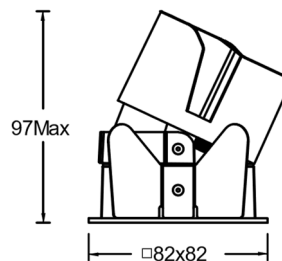

Line Drawing

Product Description

AETHER Series LED Narrow Side Recessed Angled Downlight is perfectly integrated with the ceiling after installation. Good anti-glare performance and color consistency control, with a comfortable light effect, mainly for hotels, clubs and other indoor places.

Product Features

- **Body Material:** Aluminum Alloy Die-Cast Lamp Body
- **Optical System:** Lens + Anti-glare reflector
- **Finish:** Electrostatic Powder Coating
- **Adjustable Angle:** Horizontal 0°-35°, Vertical 0°~25°
- **Accessories:** See the attached table.
- **Certification:** CCC
- **IP Rating:** IP20
- **Insulation Level:** CLASS II
- **Operating Temperature:** -20°C~40°C

Product Specifications

- **Opening Size:** □75x75mm
- **Ceiling Thickness:** 5mm~15mm
- **Shading Angle:** 35°
- **LED Type:** COB
- **Source Lm:** 2700K: 7W 758lm; 10W 1080lm; 13W 1404lm
  3000K: 7W 800lm; 10W 1150lm; 13W 1495lm
  3500K: 7W 835lm; 10W 1195lm; 13W 1554lm
  4000K: 7W 850lm; 10W 1210lm; 13W 1573lm
  5000K: 7W 860lm; 10W 1220lm; 13W 1586lm
- **LED Lifetime:** >36000h-L70 /B10-Ta25°C(LM-80/TM-21)
- **CCT/CRI:** 2700K/ 3000K/3500K/ 4000K/5000K, CRI≥90
- **SDCM:** 220V AC / 50Hz
- **Dimming Control:** Non-dimmable / 0-10V (must do match test with project site system in advance)
- **Net Weight:** Approx. 0.24Kg, excluding packaging

Order Model

Model	Size	Trim	LED	Driver	Beam	CCT	Reflector	Finish
KDA Downlight A series	3	5 Square Trim	LM07 COB 7W	E On-Off	1 15°	27 2700K	B Black	WT
			LM10 COB 10W	D 0-10V	2 24°	30 3000K	W White	White
			LM13 COB 13W	Dimming	3 36°	35 3500K	S Specular	BK
			LM13 COB 13W	N No Driver	5 50°	40 4000K 50 5000K	T Black Step H White Step	Black

Example: KDA35-LM07E-130SWT

Note: 15° and 24° are shipped with honeycomb by default, other angles without honeycomb

WAC Lighting
www.waclighting.com (US)
www.waclighting.net (International)

Headquarters
44 Harbor Park Drive • Port Washington, NY
Phone (516) 515.5000 • Fax (516) 515.5050

WAC GROUP
TECHNOLOGY ILLUMINATED