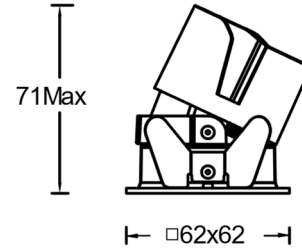

AETHER - MODEL: KDA25

WAC ARCHITECTURAL

2-inch Square Narrow Recessed Downlight

Project Name:

Type:

Product Image

Line Drawing

Product Description

Product Specifications

- **Opening Size:** □55x55mm
- **Ceiling Thickness:** 5mm~15mm
- **Shading Angle:** 35°
- **LED Type:** COB
- **Source Lm:** 2700K: 4W 540lm; 7W 758lm;
3000K: 4W 557lm; 7W 780lm;
3500K: 4W 578lm; 7W 810lm;
4000K: 4W 589lm; 7W 825lm;
5000K: 4W 594lm; 7W 832lm;
- **LED Lifetime:** >36000h-L70 /B10-Ta25°C(LM-80/TM-21)
- **CCT/CRI:** 2700K/ 3000K/3500K/ 4000K/5000K, CRI≥90
- **SDCM:** 220V AC / 50Hz
- **Dimming Control:** Non-dimmable / 0-10V (must do match test with project site system in advance) Approx.
- **Net Weight:** 0.11Kg, excluding packaging