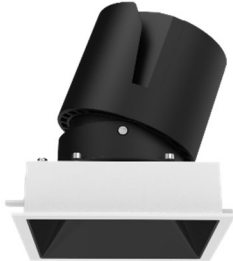

Product Features

- **Body Material:** Aluminum Alloy Die-Cast Lamp Body
- **Optical System:** Lens + Anti-glare reflector
- **Finish:** Electrostatic Powder Coating
- **Adjustable Angle:** Horizontal 0°-355°, Vertical 0°~25
- **Accessories:** See the attached table.
- **Certification:** CCC
- **IP Rating:** IP20
- **Insulation Level:** CLASS II
- **Operating Temperature:** -20°C~40°C

Product Features

- **Body Material:** Aluminum Alloy Die-Cast Lamp Body
- **Optical System:** Lens + Anti-glare reflector
- **Finish:** Electrostatic Powder Coating
- **Adjustable Angle:** Horizontal 0°-35°, Vertical 0°~25°
- **Accessories:** See the attached table.
- **Certification:** CCC
- **IP Rating:** IP20
- **Insulation Level:** CLASS II
- **Operating Temperature:** -20°C~40°C

WAC GROUP
TECHNOLOGY ILLUMINATED

AETHER - MODEL: KDA55

WAC ARCHITECTURAL

5-inch Square Narrow Recessed Downlight

Project Name:

Type:

Product Image

Line Drawing

Product Description

AETHER Series LED Narrow Side Recessed Angled Downlight is perfectly integrated with the ceiling after installation. Good anti-glare performance and color consistency control, with a comfortable light effect, mainly for hotels, clubs and other indoor places.