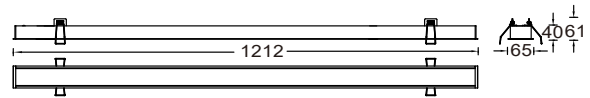

VOLO- MODEL: OR1MT

Linear Luminaires

WAC ARCHITECTURAL

Project Name:

Type:

Product Image

Line Drawing

Product Description