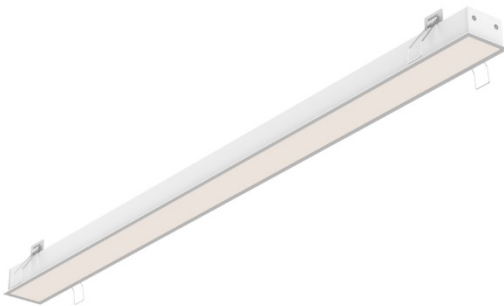

VOLO- MODEL: OR1MT

Linear Luminaires

WAC ARCHITECTURAL

Project Name:

Type:

Product Image

Line Drawing

Product Description

VOLO Pendant Linear Light, with aluminum body, compact and aesthetic appearance. LED light source, with good heat dissipation. Energy efficient, good anti-glare, customized lengths and connectable at the beginning and end. Suitable for commercial office lighting applications.

Product Features

- **Body Materials:** Aluminum Extruded Lamp Body
- **Optical System:** Anti-glare Panel
- **Finishes:** Electrostatic Powder Coating
- **Objection Direction:** /
- **Accessory/Bracket:** /
- **Certification:** CCC
- **IP Rating:** IP20
- **Insulation Level:** Class I