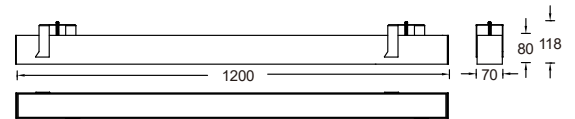

Line Drawing

Product Description

VOLO Pendant Linear Light, with aluminum body, compact and aesthetic appearance. LED light source, with good heat dissipation. Energy efficient, good anti-glare, customized lengths and connectable at the beginning and end. Suitable for commercial office lighting applications.

Product Features

- **Body Materials:** Aluminum Extruded Lamp Body
- **Optical System:** Anti-glare Panel
- **Finishes:** Electrostatic Powder Coating
- **Objection Direction:** /
- **Accessory/Bracket:** /
- **Certification:** CCC
- **IP Rating:** IP20
- **Insulation Level:** Class I

Product Specifications

- **Shading Angle:** /
- **LED Type:** SMD LED
- **Source Lm:** /
- **LED Lifetime:** > 50,000h-L70 /B10-Ta25°C(LM-80/TM-21)
- **CCT/CRI:** 3000K/ 3500K/4000K/5000K, Ra90
- **SDCM:** 3 SDCM
- **Input:** 220V-240V AC / 50Hz
- **Dimming:** ON-OFF/0-10V/DALI (Matching tests must be done with the project site systems)
- **Net Weight:** Approx. 2.7Kg, excluding packaging

Order Model

Model	Length (mm)	Power (mm)	Driver	Beam	CCT	Finish
OR1L	12 1200	40 40W	E On-Off	P Matte Cover	30 3000K	WT White
			D 0-10V Dimming	Y Prism Cover	35 3500K	BK Black
			A DALI		40 4000K	
					50 5000K	

Example: OR1L-1240E-P30WT

WAC Lighting
www.waclighting.com (US)
www.waclighting.net (International)

Headquarters
44 Harbor Park Drive • Port Washington, NY
Phone (516) 515.5000 • Fax (516) 515.5050

WAC GROUP
TECHNOLOGY ILLUMINATED