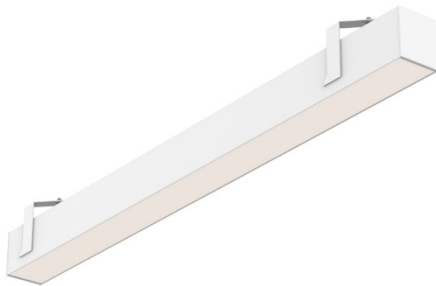

VOLO- MODEL: OR1L

Linear Luminaires

WAC ARCHITECTURAL

Project Name:

Type:

Product Image

Line Drawing

Product Description

VOLO Pendant Linear Light, with aluminum body, compact and aesthetic appearance. LED light source, with good heat dissipation. Energy efficient, good anti-glare, customized lengths and connectable at the beginning and end. Suitable for commercial office lighting applications.

Product Features

- **Body Materials:** Aluminum Extruded Lamp Body
- **Optical System:** Anti-glare Panel
- **Finishes:** Electrostatic Powder Coating
- **Objection Direction:** /
- **Accessory/Bracket:** /
- **Certification:** CCC
- **IP Rating:** IP20
- **Insulation Level:** Class I