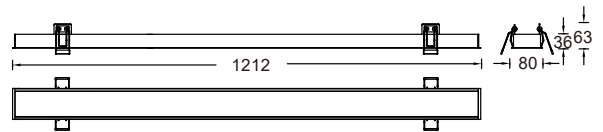

VOLO- MODEL: OR1LT

Linear Luminaires

WAC ARCHITECTURAL

Project Name:

Type:

Product Image

Line Drawing

Product Description

Product Specifications

- **Shading Angle:** /
- **LED Type:** SMD LED
- **Source Lm:** /
- **LED Lifetime:** > 50,000h-L70 /B10-Ta25°C(LM-80/TM-21)
- **CCT/CRI:** 3000K/ 3500K/4000K/5000K, Ra90
- **SDCM:** 3 SDCM
- **Input:** 220V-240V AC / 50Hz
- **Dimming:** ON-OFF/0-10V/DALI (Matching tests must be done with the project site systems)
- **Net Weight:** Approx. 2.7Kg, excluding packaging