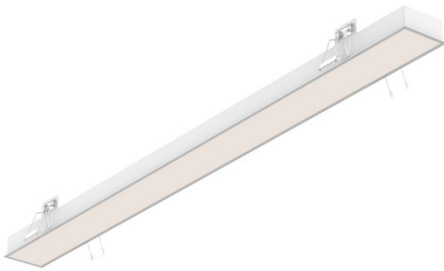

VOLO- MODEL: OR1LT

Linear Luminaires

WAC ARCHITECTURAL

Project Name:

Type:

Product Image

Line Drawing

Product Description

VOLO Pendant Linear Light, with aluminum body, compact and aesthetic appearance. LED light source, with good heat dissipation. Energy efficient, good anti-glare, customized lengths and connectable at the beginning and end. Suitable for commercial office lighting applications.

Product Features

- **Body Materials:** Aluminum Extruded Lamp Body
- **Optical System:** Anti-glare Panel
- **Finishes:** Electrostatic Powder Coating
- **Objection Direction:** /
- **Accessory/Bracket:** /
- **Certification:** CCC
- **IP Rating:** IP20
- **Insulation Level:** Class I