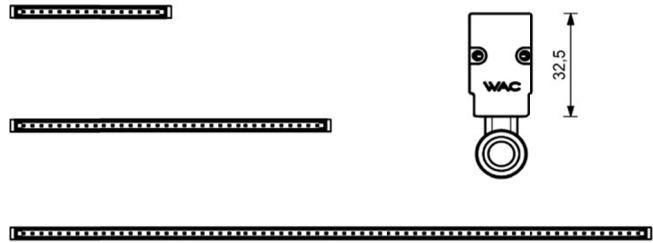

## Line Drawing

## Product Description

The Beacon X3 series lighting fixtures use a design of evenly spaced light sources with strong light efficiency and long lifespan, ensuring uniform light output and no shadows. Linear lighting fixtures meet the requirements of LEED outdoor lighting power consumption design. The slender lamp body and clean appearance ensure easy assembly to the exterior wall. BEACON lighting fixtures come from the bottom of the lighting equipment and are flexible to meet the power cable requirements of the project. IP66 waterproof rating. DC24V ensures effective transmission of power and signals, with low line losses. DMX512 dimming control with automatic programming function. The bracket is easy to install and disassemble, simplifying maintenance difficulty. At the same time, the vertical direction is subjected to the clamping force of the bracket, which effectively ensures that the lamp is not prone to falling in the vertical direction. Unique fixed bracket design, integrated with safety rope, improves the safety factor of use.