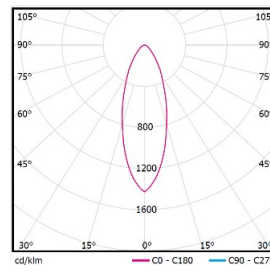

Product Specifications

- LED Type: Medium Power LED
- Light source power: 24W (Max)
- Source Lm: 3000K 2760lm
- LED Lifetime: >50000h-L70 / B10-Ta25°C(LM-80 / TM-21)
- CCT/CRI: 2700K, 3000K, 4000K, Ra80
- SDCM: 3 SDCM
- Input: 24V DC
- Dimming: ON-OFF or DMX512 dimming control
- Net Weight: Approximately 2.8kg, without packaging

Order Model

Model	Length (mm)	Power (W)	LEDs (quantity)	Max Lumens (lm)	Control Systems	Beam	CCT	Finish
AEIL205-12	504	12(Max)	12	665	ET ON-OFF	2 20°	27 2700K	BK Black
					24V DC Power Supply	3 30°	30 3000K	
AEIL210-24	1006	24(Max)	24	1330	MT DMX512 Dimming 24V DC Power Supply	J 20°x45°	40 4000K	GY Gray

LIGHT DISTRIBUTION@3000K LUMINAIRE DATA

MODEL:	AEIL210-24MT230BK
BEAM ANGLE:	26°
POWER:	24W (Max)
LUMENS:	1244 lm
CBCP:	/
EFFICACY:	46 lm/W

MODEL:	AEIL210-24MT330BK
BEAM ANGLE:	33°
POWER:	24W (Max)
LUMENS:	1330 lm
CBCP:	/
EFFICACY:	49 lm/W

LIGHT DISTRIBUTION@3000K LUMINAIRE DATA

MODEL:	AEIL205-12MT130BK
BEAM ANGLE:	10°X61°
POWER:	12W (Max)
LUMENS:	642 lm
CBCP:	/
EFFICACY:	52.8 lm /W

WAC Lighting
www.waclighting.com (US)
www.waclighting.net (International)