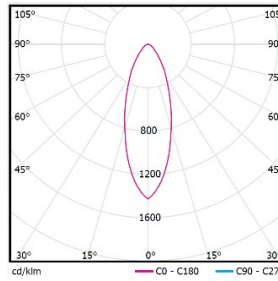

LIGHT DISTRIBUTION@3000K LUMINAIRE DATA

MODEL:	AEIL210-24MT230BK
BEAM ANGLE:	26°
POWER:	24W (Max)
LUMENS:	1244 lm
CBCP:	/
EFFICACY:	46 lm/W

MODEL:	AEIL210-24MT330BK
BEAM ANGLE:	33°
POWER:	24W (Max)
LUMENS:	1330 lm
CBCP:	/
EFFICACY:	49 lm/W

FUEGO PRO- MODEL: AEIL2

WAC ARCHITECTURAL

In-ground Luminaires

PROJECT:

TYPE:

MODEL: AEIL205-12MT230BK
BEAM ANGLE: 26°
POWER: 12W (Max)
LUMENS: 622 lm
CBCP: /
EFFICACY: 46 lm /W

MODEL: AEIL205-12MT330BK
BEAM ANGLE: 33°
POWER: 12W (Max)
LUMENS: 665 lm
CBCP: /
EFFICACY: 49 lm /W

LIGHT DISTRIBUTION@3000K LUMINAIRE DATA

MODEL:	AEIL205-12MT130BK
BEAM ANGLE:	10°X61°
POWER:	12W (Max)
LUMENS:	642 lm
CBCP:	/
EFFICACY:	52.8 lm /W

WAC Lighting
www.waclighting.com (US)
www.waclighting.net (International)