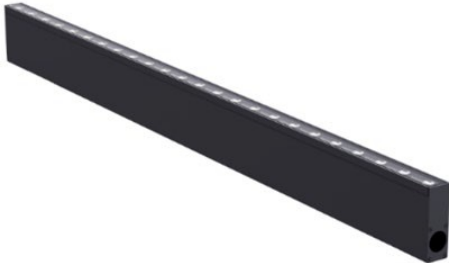

FUEGO PRO- MODEL: AEIL2

WAC ARCHITECTURAL

In-ground Luminaires

PROJECT:

TYPE:

Product Image

Line Drawing

504

1006

Product Description

Fuego Pro series buried lights, aluminum extruded body, aluminum die cast end cover, simple and beautiful appearance, perfect, embedded installation, providing multiple angles of symmetrical and asymmetrical lighting according to different application scenarios. Specially equipped with anti glare accessories, the anti glare effect is excellent, and the lights are suitable for residential areas, hotels, squares, parks, and courtyards, etc.

Product Features

- Body Material: Aluminum extruded lamp body, aluminum die cast end cover
- Optical System: lens
- Finish: electrostatic powder coating
- Adjustable Angle: /
- Accessories: Including embedded parts
- Certification: CQC
- IP Rating: IP67
- Insulation Level: Class III
- Operating Temperature: -20°C~50°C

Product Specifications

- LED Type: Medium Power LED
- Light source power: 24W (Max)
- Source Lm: 3000K 2760lm
- LED Lifetime: >50000h-L70 / B10-Ta25°C(LM-80 / TM-21)
- CCT/CRI: 2700K, 3000K, 4000K, Ra80
- SDCM: 3 SDCM
- Input: 24V DC
- Dimming: ON-OFF or DMX512 dimming control
- Net Weight: Approximately 2.8kg, without packaging