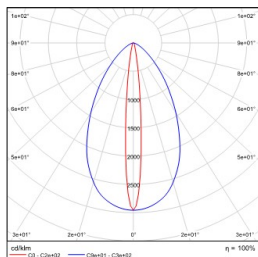

LIGHT DISTRIBUTION@3000K LUMINAIRE DATA

MODEL:	AEIL205-12MT130BK
BEAM ANGLE:	10°X61°
POWER:	12W (Max)
LUMENS:	642 lm
CBCP:	/
EFFICACY:	52.8 lm /W

WAC Lighting
www.waclighting.com (US)
www.waclighting.net (International)