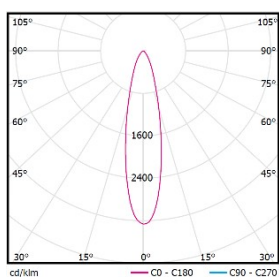

Product Specifications

- LED Type: Medium Power LED
- Light source power: 24W (Max)
- Source Lm: 3000K 2760lm
- LED Lifetime: >50000h-L70 / B10-Ta25°C(LM-80 / TM-21)
- CCT/CRI: 2700K, 3000K, 4000K, Ra80
- SDCM: 3 SDCM
- Input: 24V DC
- Dimming: ON-OFF or DMX512 dimming control
- Net Weight: Approximately 2.8kg, without packaging

Order Model

Model	Length (mm)	Power (W)	LEDs (quantity)	Max Lumens (lm)	Control Systems	Beam	CCT	Finish
AEIL205-12	504	12(Max)	12	665	ET ON-OFF	2 20°	27 2700K	BK Black
					24V DC Power Supply	3 30°	30 3000K	
AEIL210-24	1006	24(Max)	24	1330	MT DMX512 Dimming 24V DC Power Supply	J 20°x45°	40 4000K	GY Gray

LIGHT DISTRIBUTION@3000K LUMINAIRE DATA

MODEL:	AEIL210-24MT230BK
BEAM ANGLE:	26°
POWER:	24W (Max)
LUMENS:	1244 lm
CBCP:	/
EFFICACY:	46 lm/W

MODEL:	AEIL210-24MT330BK
BEAM ANGLE:	33°
POWER:	24W (Max)
LUMENS:	1330 lm
CBCP:	/
EFFICACY:	49 lm/W

LIGHT DISTRIBUTION@3000K LUMINAIRE DATA

MODEL:	AEIL205-12MT130BK
BEAM ANGLE:	10°X61°
POWER:	12W (Max)
LUMENS:	642 lm
CBCP:	/
EFFICACY:	52.8 lm /W

WAC Lighting
www.waclighting.com (US)
www.waclighting.net (International)