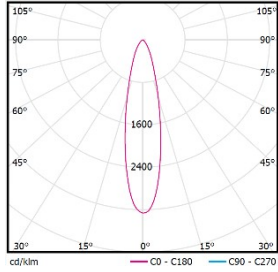

Product Specifications

- LED Type: Medium Power LED
- Light source power: 24W (Max)
- Source Lm: 3000K 2760lm
- LED Lifetime: >50000h-L70 / B10-Ta25°C(LM-80 / TM-21)
- CCT/CRI: 2700K, 3000K, 4000K, Ra80
- SDCM: 3 SDCM
- Input: 24V DC
- Dimming: ON-OFF or DMX512 dimming control
- Net Weight: Approximately 2.8kg, without packaging

LIGHT DISTRIBUTION@3000K LUMINAIRE DATA

MODEL:	AEIL210-24MT230BK
BEAM ANGLE:	26°
POWER:	24W (Max)
LUMENS:	1244 lm
CBCP:	/
EFFICACY:	46 lm/W

MODEL:	AEIL210-24MT330BK
BEAM ANGLE:	33°
POWER:	24W (Max)
LUMENS:	1330 lm
CBCP:	/
EFFICACY:	49 lm/W

FUEGO PRO- MODEL: AEIL2

WAC ARCHITECTURAL

In-ground Luminaires

PROJECT:

TYPE:

MODEL: AEIL205-12MT230BK
BEAM ANGLE: 26°
POWER: 12W (Max)
LUMENS: 622 lm
CBCP: /
EFFICACY: 46 lm /W

MODEL: AEIL205-12MT330BK
BEAM ANGLE: 33°
POWER: 12W (Max)
LUMENS: 665 lm
CBCP: /
EFFICACY: 49 lm /W

LIGHT DISTRIBUTION@3000K LUMINAIRE DATA

MODEL:	AEIL205-12MT130BK
BEAM ANGLE:	10°X61°
POWER:	12W (Max)
LUMENS:	642 lm
CBCP:	/
EFFICACY:	52.8 lm /W

WAC Lighting
www.waclighting.com (US)
www.waclighting.net (International)