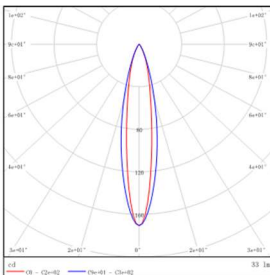

MODEL: AEIR4NF-04MTFF3SS
MODEL: AEIR2NF-04MTFF3SS
BEAM ANGLE: 16 ° × 23 °
POWER: 3.9 W
LUMENS: 32.3 lm
CBCP: 172.2 cd
EFFICACY: 8.3 lm/W