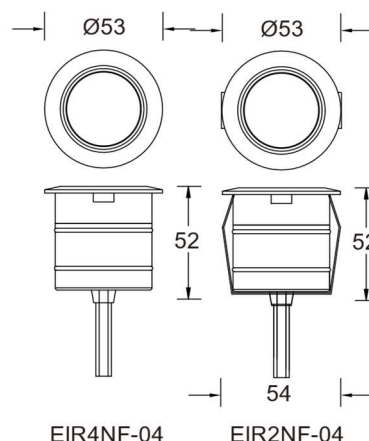

FUEGO COMPACT- MODEL: AEIR*NF

WAC ARCHITECTURAL

In-ground Luminaires

Project Name:

Type:

Product Image

Line Drawing

Product Description

Fuego Compact Stainless Steel Body Finish. Compact round design, IP67/IP68 rated, IK08 impact resistant. Resistant to pressurization up to 500 kg, pre-buried cylinder mounting, snap-on mounting.

Product Features

- **Body Materials:** Stainless steel lamp body
- **Optical System:** Lens
- **Finishes:** /
- **Objection Direction:** /
- **Accessory/Bracket:** Stainless steel snap/pre-embedded tube
- **Certification:** CQC
- **IP Rating:** IP67/IP68, IK08
- **Insulation Level:** Class III
- **Operating Temperature:** -20°C~50

Product Specifications

- **Opening Size:** EIR2NF: ϕ 48mm ; EIR4NF: ϕ 51mm
- **LED Type:** High Power LED
- **Power:** 3W Max
- **Source Lm:** 2700K 365lm /3000K 378lm /4000K 390lm
- **LED Lifetime:** >50000h-L70 /B10-Ta25°C(LM-80/TM-21)
- **CCT/CRI:** 2700K / 3000K / 4000K , Ra90; RGBW
- **SDCM:** 3 SDCM (MONO) , 5 SDCM (RGBW)
- **Input:** 12V-24V DC
- **Dimming:** ON-OFF / 0-10V Dimming control / DMX512 Dimming control
- **Net Weight:** Approx. 0.2Kg, excluding packaging

Order Model

Model	Power (W)	LEDs (quantity)	Max Lumens (lm)	Control Systems	Beam	Finish	
AEIR2NF-04	4(Max)	1	119	ET ON-OFF	W Wall Washer	SS Stainless Steel	
				12-24V DC Power Supply	L Laser Blade		27 2700K
				MT DMX512 Dimming	S 8°		30 3000K
				12-24V DC Power Supply	1 10°		40 4000K
				DT 0-10V Dimming	2 20°		
				12-24V DC Power Supply	3 30°		

Example: AEIR2NF-04ETW27SS

WAC Lighting
www.waclighting.com (US)
www.waclighting.net (International)

Headquarters
44 Harbor Park Drive • Port Washington, NY
Phone (516) 515.5000 • Fax (516) 515.5050

WAC GROUP
TECHNOLOGY ILLUMINATED

WAC Lighting reserves the right to periodically design and update products. 2025-08-12