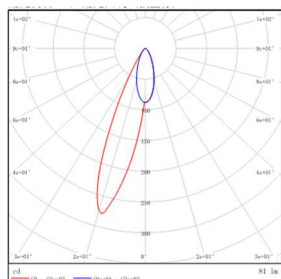

FUEGO COMPACT- MODEL: AEIR*NF

WAC ARCHITECTURAL

In-ground Luminaires

Project Name:

Type:

MODEL:	AEIR4NF-04MTW30SS
	AEIR2NF-04MTW30SS
BEAM ANGLE:	WALL WASHER
POWER:	4.4 W
LUMENS	77.1 lm
CBCP:	300 cd
EFFICACY:	17.6 lm/W