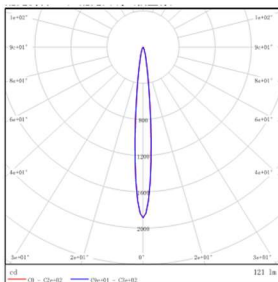

MODEL: AEIR4NF-04MT130SS
MODEL: AEIR2NF-04MT130SS
BEAM ANGLE: 10 °
POWER: 4 W
LUMENS: 122.3 lm
CBCP: 1977 cd
EFFICACY: 30 lm/W