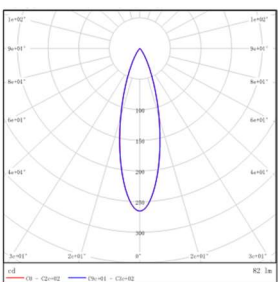

MODEL: AEIR4NF-04MT330SS
MODEL: AEIR2NF-04MT330SS
BEAM ANGLE: 28.3 °
POWER: 4.1 W
LUMENS: 82.6 lm
CBCP: 276.2 cd
EFFICACY: 20.3 lm/W