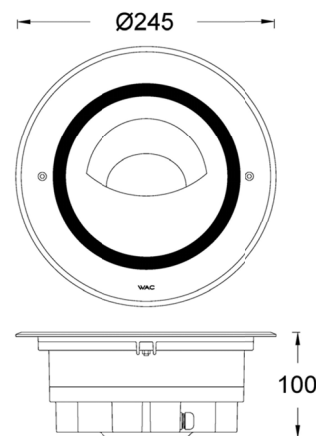

Line Drawing

Product Description

FUEGO Compact adopts high quality 316 stainless steel for the face frame, aluminum die-casting and high temperature powder coating for the body. Suitable for outdoor environments, IP68 protection, IK10 anti-impact rating, anti-pressure 2000kg, high transmittance lens + patented anti-glare system. With the design of pre-buried cylinder, it is convenient for installation and maintenance. Applied to residential areas, such as parks, plazas, shopping centers as well as applied to facade lighting.

Product Features

- Body Material: Aluminum alloy die-casting + Stainless steel frame
- Optical System: Litebrush® Light waterfall wall washing system
- Finish: Static electricity powder coating
- Adjustable Angle: /
- Accessories: /
- Certification: CCC
- IP Rating: IK10, IP68 (Not suitable for permanent under water installation)
- Insulation Level: Class I
- Operating Temperature: -20°C~50°C

Product Specifications

- LED Type : COB
- LED Power: 22W Max
- Source Lm: 3000K 1980lm
- LED Lifetime: >50000h-L70 / B10-Ta25°C(LM-80/TM-21)
- CCT/CRI: 2700K, 3000K, 4000K, Ra90
- SDCM: 3 SDCM
- Input: 220V AC/50Hz
- Dimming: ON-OFF
- Net Weight: 2.76Kg without packing

Order Model

Model	Comment	Power (W)	LEDs (quantity)	Max Lumens (lm)	Control Systems	Beam	CCT	Finish
AEIR7M	F Frame	22 21(Max)	COB	1051	EL ON-OFF 220V AC Power Supply	W Wall Washer	27 2700K	SS Stainless Steel
							30 3000K	
							40 4000K	

Example: AEIR7MF-22ELW27SS

WAC Lighting
www.waclighting.com (US)
www.waclighting.net (International)

Headquarters
44 Harbor Park Drive • Port Washington, NY
Phone (516) 515.5000 • Fax (516) 515.5050

WAC GROUP
TECHNOLOGY ILLUMINATED