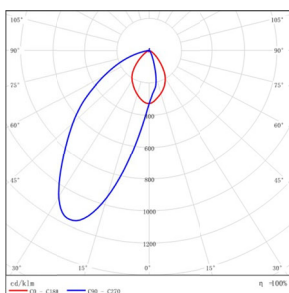

MODEL: AEIR7MF-22ELW30SS

BEAM ANGLE: WALL WASHER

POWER: 24.9W

LUMENS: 1051 LM

CBCP: /

EFFICACY: 42.2 LM /W