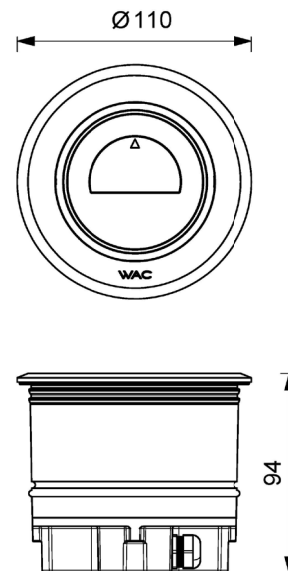

FUEGO COMPACT- MODEL: AEIR7TF

WAC ARCHITECTURAL

In-ground Luminaires

Project Name:

Type:

Product Image

Line Drawing

Product Description