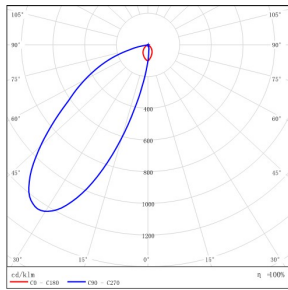

MODEL : AEIR7TF-08ELW30SS

BEAM ANGLE : WALL WASHER

POWER : 10W

LUMENS: 407 lm

CBCP : /

EFFICACY : 41.1 lm /W