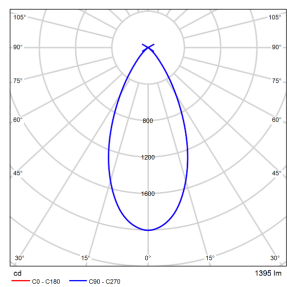

MODEL: AEP1MI-29EL530BK
BEAM ANGLE: 50°
POWER: 33.7W
LUMENS: 1395lm
CBCP: /
EFFICACY: 41.4lm/W