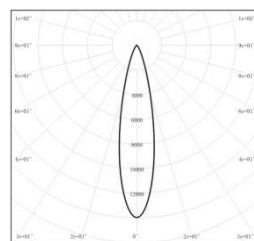

MODEL: AEP5MI-65ML230BK
BEAM ANGLE: 22°
POWER: 67.39W
LUMENS: 3080 lm
CBCP: 14020 cd
EFFICACY: 45.71 lm /W