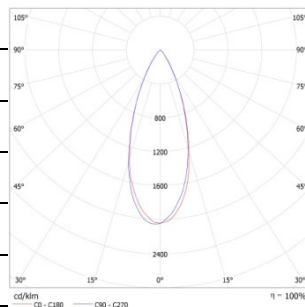

### Product Specifications

- **LED Type:** High Power
- **Source Power:** 2.2W (Max)
- **Source Lm:** 3000K 166lm; 4000K 171lm
- **LED Lifetime:** >50000h-L70 / B10-Ta25°C(LM-80 / TM-21)
- **CCT/CRI:** 3000K, Ra80 / 4000K, Ra80
- **SDCM:** 3 SDCM
- **Input Voltage:** 24V/DC
- **Dimming:** ON-OFF Or DMX512
- **Net Weight:** Approx. 0.75Kg, excluding packaging

### Light Distribution @3000K data

**MODEL:** AEP1TI-03ETS40BK

**BEAM ANGLE:** 7°

**POWER:** 3.1W

**LUMENS:** 156.6lm

**CBCP:** /

**EFFICACY:** 51lm/W

**MODEL:** AEP1TI-03ET140BK

**BEAM ANGLE:** 13°

**POWER:** 3.1W

**LUMENS:** 157lm

**CBCP:** /

**EFFICACY:** 51lm/W

**MODEL:** AEP1TI-03ET340BK

**BEAM ANGLE:** 30°

**POWER:** 3.1W

**LUMENS:** 159.4lm

**CBCP:** /

**EFFICACY:** 51lm/W

**MODEL:** AEP1TI-03ET440BK

**BEAM ANGLE:** 40°

**POWER:** 3.1W

**LUMENS:** 144lm

**CBCP:** /