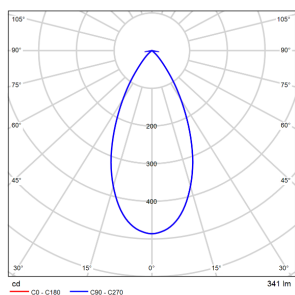

MODEL: AEP1NI-08EL530BK
BEAM ANGLE: 50°
POWER: 9.1W
LUMENS: 341lm
CBCP: /
EFFICACY: 37.2lm/W