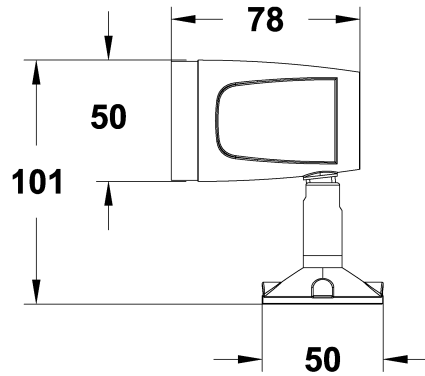

Line Drawing

Product Description

The PANTHER Series is the professional LED floodlight designed by WAC for high-end outdoor lighting venues, featuring WAC's patented design for a perfect, clean profile that incorporates aerodynamic principles to utilize efficient heat dissipation and prolong the life of the LED fixtures. The PANTHER Series luminaires are available in a wide range of sizes and with the latest LED technology, and can be precisely adjusted vertically and horizontally. Precisely adjustable rotation both vertically and horizontally. Applications include architectural facades or landscape projections.

Product Features

- **Body Materials:** Aluminum die-casting lamp body
- **Optical System:** Lens + W-Module Module
- **Finishes:** Electrostatic Powder Coating
- **Objection Direction:** Vertical up 90°, Down 30°, Horizontal 0-330°
- **Accessory/Bracket:** Anti-glare Cover, Tensile Glass Frame, Hoop, Ground Insert
- **Certification:** CQC
- **IP Rating:** IP65
- **Insulation Level:** Class III
- **Operating Temperature:** -20 C ~50 C

Product Specifications

- **LED Type:** High Power
- **Source Power:** 2.2W (Max)
- **Source Lm:** 3000K 166lm; 4000K 171lm
- **LED Lifetime:** >50000h-L70 / B10-Ta25°C(LM-80 / TM-21)
- **CCT/CRI:** 3000K, Ra80 / 4000K, Ra80
- **SDCM:** 3 SDCM
- **Input Voltage:** 24V/DC
- **Dimming:** ON-OFF Or DMX512
- **Net Weight:** Approx. 0.75Kg, excluding packaging

Order Model

Model	Power (W)	LEDs (quantity)	Max Lumens (lm) 3000K	Control Systems	Beam	CCT	Finish
AEP1TI-03	3(Max)	1	159	ET ON-OFF 24V DC Power Supply	S 7°	30 3000K 40 4000K	BK Black
				MT DMX512 Dimming 24V DC Power Supply	1 13°		
					3 30°		
					4 40°		

Example: AEP1TI-03ETS30BK

WAC Lighting
www.waclighting.com (US)
www.waclighting.net (International)

Headquarters
44 Harbor Park Drive • Port Washington, NY
Phone (516) 515.5000 • Fax (516) 515.5050

WAC GROUP
TECHNOLOGY ILLUMINATED