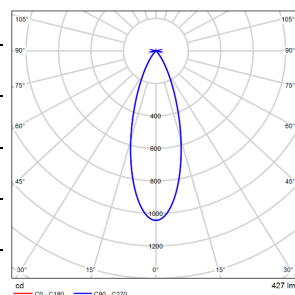

MODEL: AEP1NI-08EL330BK
BEAM ANGLE: 34°
POWER: 9.2W
LUMENS: 427lm
CBCP: /
EFFICACY: 46.6lm/W