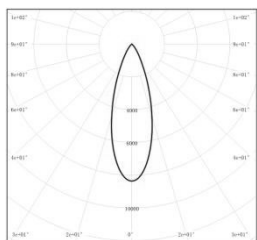

MODEL: AEP5MI-65ML330BK
BEAM ANGLE: 33°
POWER: 68.17W
LUMENS: 3409.2 lm
CBCP: 8398 cd
EFFICACY: 50.01 lm /W