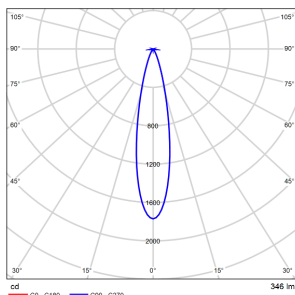

### Accessory

ITEM	Abbreviate	PIC	Mini
Wall Washer Visor	WW		AEP1NL-WW1-BK
Beam Elongated Lens/Horizontal Direction	BEL1		AEP1NL-BEL1-BK
Beam Elongated Lens / Vertical Direction	BEL2		AEP1NL-BEL2-BK
Support for Pole	SPL		AEP1SL-SPL-BK
Stainless plate with Spike (Round base)	SPK		AEP1NI-SPK-BK

### Light Distribution @3000K Data

**MODEL:** AEP1NI-08ELS30BK  
**BEAM ANGLE:** 6°  
**POWER:** 9.2W  
**LUMENS:** 441lm  
**CBCP:** /  
**EFFICACY:** 47.9lm/W

**MODEL:** AEP1NI-08EL130BK  
**BEAM ANGLE:** 13°  
**POWER:** 9.2W  
**LUMENS:** 331lm  
**CBCP:** /  
**EFFICACY:** 36.2lm/W