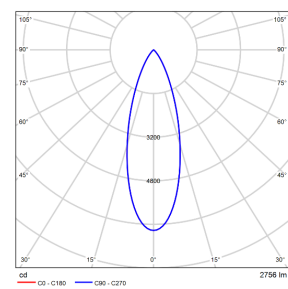

MODEL: AEP1LI-49EL330BK
BEAM ANGLE: 34°
POWER: 53.9W
LUMENS: 2738.2lm
CBCP: /
EFFICACY: 50.8lm/W