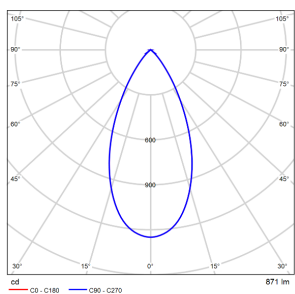

MODEL: AEP1SI-19EL530BK
BEAM ANGLE: 50°
POWER: 22.3W
LUMENS: 871lm
CBCP: /
EFFICACY: 39lm/W