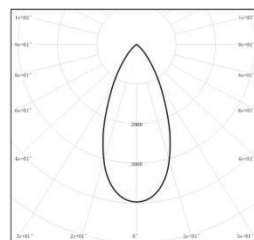

MODEL: AEP5MI-65ML530BK
BEAM ANGLE: 47°
POWER: 68.42W
LUMENS: 2755.1 lm
CBCP: 3977 cd
EFFICACY: 40.27 lm /W