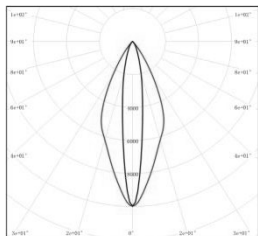

PANTHER - MODEL: AEP5MI

WAC ARCHITECTURAL

Spot Luminaires

Project Name:

Type:

MODEL:	AEP5MI-65MLJ30BK
BEAM ANGLE:	14°x44°
POWER:	67.32W
LUMENS:	2750.5 lm
CBCP:	12697 cd
EFFICACY:	40.85 lm /W