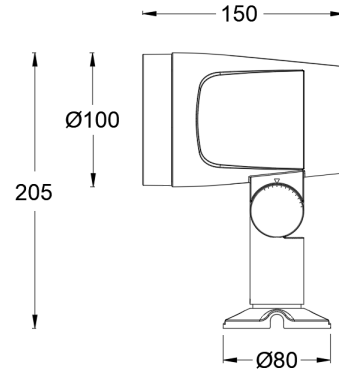

Line Drawing

Product Description

The PANTHER Series is the professional LED floodlight designed by WAC for high-end outdoor lighting venues, featuring WAC's patented design for a perfect, clean profile that incorporates aerodynamic principles to utilize efficient heat dissipation and prolong the life of the LED fixtures. The PANTHER Series luminaires are available in a wide range of sizes and with the latest LED technology, and can be precisely adjusted vertically and horizontally. Precisely adjustable rotation both vertically and horizontally. Applications include architectural facades or landscape projections.

Product Features

- •**Body Materials:** Aluminum die-casting lamp body
- •**Optical System:** Lens + SUBROSA® Invisible Optical System
- •**Finishes:** Electrostatic Powder Coating
- •**Objection Direction:** Vertical up 90°, Down 30°, Horizontal 0-330°
- •**Accessory/Bracket:** Anti-glare Cover, Tensile Glass Frame, Hoop, Ground Insert
- •**Certification:** CCC
- •**IP Rating:** IP65
- •**Insulation Level:** Class I
- •**Operating Temperature:** -20°C~50°C

Product Specification

- **LED Type:** High Power
- **Source Power:** 19W (Max)
- **Source Lm:** 2700K 1900lm; 3000K 1995lm; 4000K 2090lm
- **LED Lifetime:** >50000h-L70 / B10-Ta25°C(LM-80 / TM-21)
- **CCT/CRI:** 2700K, 3000K, 4000K, Ra90
- **SDCM:** 3 SDCM
- **Input:** 220V AC
- **Dimming:** ON-OFF/DMX512 Dimming
- **Net Weight:** Approx. 1.6Kg, excluding packaging

Order Model

Model	Power (W)	LEDs(quantity)	Max Lumens (lm)3000K	Control Systems	Beam	CCT	Finish
AEP1SI-19	19(MAX)	7	1096	EL ON-OFF 220V AC Power Supply ML DMX512 Dimming 220V AC Power Supply	S 6° 1 13° 2 22° 3 34° 5 50°	27 2700K 30 3000K 40 4000K	BK Black

Example: AEP1SI-19ELS30BK