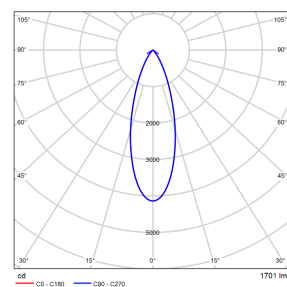

MODEL: AEP1MI-29EL330BK
BEAM ANGLE: 34°
POWER: 33.7W
LUMENS: 1701lm
CBCP: /
EFFICACY: 50.4lm/W