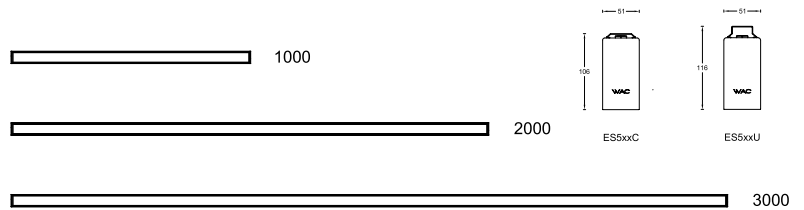

SLANA- MODEL: AES5

Linear Luminaires

WAC ARCHITECTURAL

Project Name:

Type:

Product Image

Line Drawing

Product Description

Designed with a unified aluminum housing, SLANA presents a minimalist and elegant profile, reflecting a modern aesthetic. Equipped with high-performance LED light sources and an efficient heat dissipation structure, it ensures stable, long-lasting illumination and excellent optical performance, providing users with a refined and comfortable lighting experience. The fixture supports seamless end-to-end connection, with customizable lengths, and offers multiple installation options, suspended, surface-mounted, or recessed flexibly adapting to various semi-outdoor applications such as canopies and corridors, delivering a professional and visually harmonious lighting solution.

Product Features

- **Body Materials:** Aluminum die-casting lamp body
- **Optical System:** Anti-glare panel
- **Finishes:** Electrostatic powder coating
- **Objection Direction:** /
- **Accessory/Bracket:** /
- **Certification:** CCC
- **IP Rating:** IP65
- **Insulation Level:** Class I
- **Operating Temperature:** -20℃— 50℃

Product Specifications

- **LED Type:** SMD
- **Power:** 35W/1000mm
- **Source Lm:** 2700K 4038lm;3000K 4250lm;4000K 4402lm
- **LED Lifetime:** > 50,000h-L70 /B10-Ta25°C(LM-80/TM-21)
- **CCT/CRI:** 2700K / 3000K / 4000K , Ra90
- **SDCM:** 3 SDCM
- **Input:** 220V AC
- **Dimming:** ON-OFF/0-10V
- **Net Weight:** Approx. 2.2Kg, without packaging

Order Model

Model	Length (mm)	Comment	Power (W)	LEDs (quantity)	Max Lumens(lm)	Control Systems	Beam	CCT	Finish
AES510	1000	C Ceiling Mounted U U-Shape Bracket	035 35(Max)	288	3141	EL ON-OFF 220V AC Power Supply	P(Frosted cover) Y(Prismatic cover)	27 2700K	WT White
AES520	2000		070 70(Max)	576	5652	DL 0-10V Dimming		30 3000K	
AES530	3000		105 105(Max)	864	8478	220V AC Power Supply		40 4000K	

Example: AES510C-035ELP27BK

WAC Lighting
www.waclighting.com (US)
www.waclighting.net (International)

Headquarters
44 Harbor Park Drive • Port Washington, NY
Phone (516) 515.5000 • Fax (516) 515.5050

WAC GROUP
TECHNOLOGY ILLUMINATED