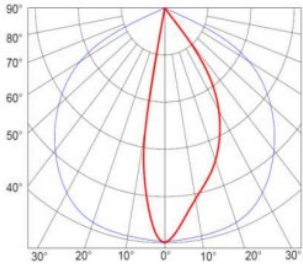

Example: AELV212-28ET-CS30B

VIEW-HORIZONTAL - MODEL: AELV212

Linear Luminaires

WAC ARCHITECTURAL

PROJECT:

TYPE:

LIGHT DISTRIBUTION@3000K LUMINAIRE DATA

MODEL:	AELV212-28ET-CS30B
BEAM	60 °×100 °
ANGLE:	
POWER:	32.5W/1200mm
LUMENS:	1772lm
CBCP:	/
EFFICACY:	54.5lm/W