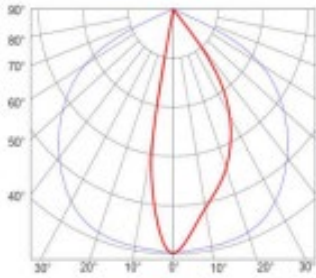

Example: AELV203-07ET-CS30B

VIEW-HORIZONTAL - MODEL: AELV203

Linear Luminaires

WAC ARCHITECTURAL

PROJECT:

TYPE:

LIGHT DISTRIBUTION@3000K LUMINAIRE DATA

MODEL:	AELV203-07ET-CS30B
BEAM	60 °×100 °
ANGLE:	
POWER:	8.1W/300mm
LUMENS:	443lm
CBCP:	/
EFFICACY:	54.6lm/W