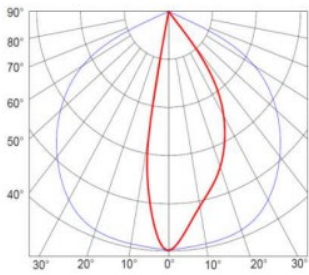

Example: AELV206-14ET-CS30B

VIEW-HORIZONTAL - MODEL: AELV206

Linear Luminaires

WAC ARCHITECTURAL

PROJECT:

TYPE:

LIGHT DISTRIBUTION@3000K LUMINAIRE DATA

MODEL:	AELV206-14ET-CS30B
BEAM	60 °×100 °
ANGLE:	
POWER:	16.3W/600mm
LUMENS:	890lm
CBCP:	/
EFFICACY:	54.6lm/W