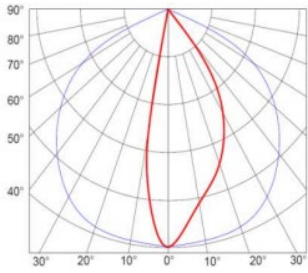

Example: AELV209-21ET-CS30B

VIEW-HORIZONTAL - MODEL: AELV209

Linear Luminaires

WAC ARCHITECTURAL

PROJECT:

TYPE:

LIGHT DISTRIBUTION@3000K LUMINAIRE DATA

MODEL:	AELV209-21ET-CS30B
BEAM	60 °×100 °
ANGLE:	
POWER:	24.4W/900mm
LUMENS:	1329lm
CBCP:	/
EFFICACY:	54.5lm/W