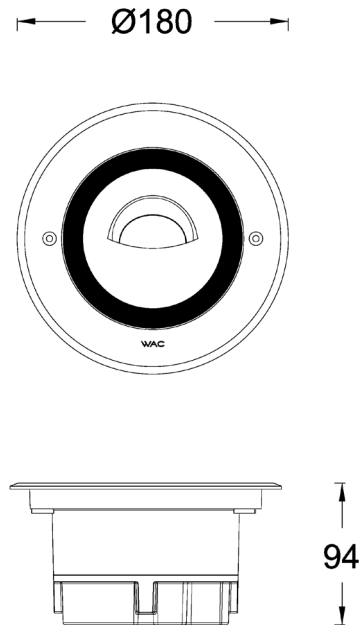

FUEGO COMPACT - MODEL: AEIR7N

WAC ARCHITECTURAL

In-ground Luminaires

PROJECT:

TYPE:

Product Image

Line Drawing

Product Description

The FUEGO Compact face frame is made of high-quality 316 stainless steel, with the lamp body made of aluminum die-casting and high-temperature powder spraying, suitable for outdoor environments. It has an IP68 protection level and an IK10 impact resistance level, and can withstand pressure of 2000kg. Patent wall washing system with a distance to height ratio of 1:1:3. Cooperate with the design of the embedded cylinder to facilitate customer installation and maintenance. Applied to residential areas, squares, parks, shopping centers, sculpture decoration lighting, etc.

Product Features

- **Body Material:** Aluminum alloy die-casting + Stainless steel frame
- **Optical System:** Litebrush ® Light waterfall wall washing system
- **Finish:** Static electricity powder coating
- **Adjustable Angle:** /
- **Accessories:** /
- **Certification:** CCC
- **IP Rating:** IP68, IK10
- **Insulation Level:** Class I
- **Operating Temperature:** -20°C~50°C

Product Specifications

- **LED Type:** High Power LED
- **LED Power:** 8W Max
- **Source Lm:** 3000K 880lm
- **LED Lifetime:** >50000h-L70 /B10-Ta25°C(LM-80/TM-21)
- **CCT/CRI:** 2700K, 3000K, 4000K, Ra90
- **SDCM:** 3 SDCM
- **Input:** 220V AC/50Hz
- **Dimming:** ON-OFF
- **Net Weight:** 1.7Kg, without packing