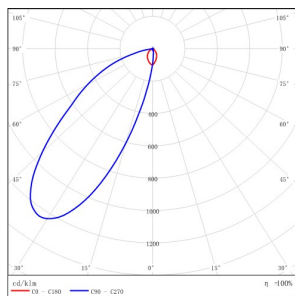

MODEL: AEIR7NF-08ELW30SS

BEAM ANGLE: WALL WASHER

POWER: 10W

LUMENS: 122 lm

CBCP: /

EFFICACY: 12.1 lm /W