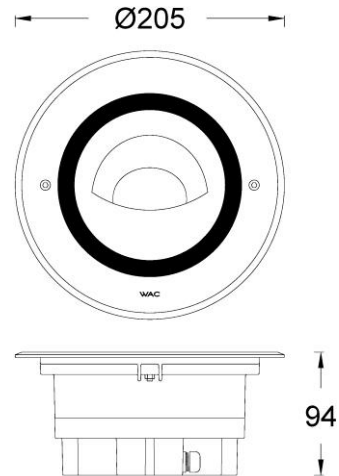

## Line Drawing

## Product Specifications

- LED Type : COB
- LED Power: 18W Max
- Source Lm: 3000K 2070lm
- LED Lifetime: >50000h-L70 / B10-Ta25°C(LM-80/TM-21)
- CCT/CRI: 2700K, 3000K, 4000K, Ra90
- SDCM: 3 SDCM
- Input: 220V AC/50Hz
- Dimming: ON-OFF
- Net Weight: 2.1Kg without packing