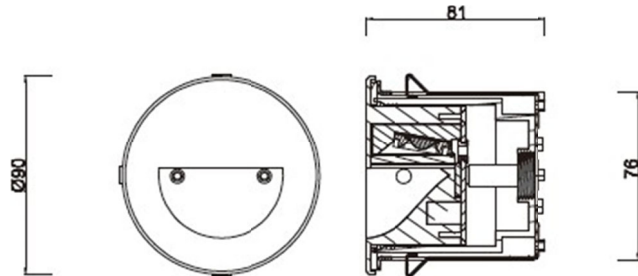

Line Drawing

Product Description

Designed to accentuate the aesthetics of the building, the LEDme® luminaires are designed to blend seamlessly into the wall. Efficient energy savings and optimized light output increase the safety and style of the staircase, maintaining minimal glare on the walls and walkways. IP66 enables both indoor and outdoor lighting solutions in wet locations. 220V/ AC direct wiring available; Available in white.

Product Features

- Body Material: Aluminum alloy die-casting
- Optical System: /
- Finish: Static electricity powder coating
- Adjustable Angle: /
- Accessories: /
- Certification: CCC
- IP Rating: IP66
- Insulation Level: Class I
- Operating Temperature: -20°C~50°C

Product Specifications

- Opening size: $\Phi 82\text{mm}$
- LED Type: SMD
- Power: 3.22W
- Source Lm: 2700K 180lm/3000K 190lm/4000K 200lm
- LED Lifetime: >40000h-L70 / B10-Ta25°C(LM-80 / TM-21)
- CCT/CRI: 2700K,Ra80;3000K,Ra80; 4000K,Ra80
- SDCM: 3 SDCM
- Input: 220V/AC, 50 / 60Hz
- Dimming: ON-OFF
- Net Weight: 0.39Kg without packing

Order Model

Model	Power (W)	Max Lumens (Lm)	Control Systems	CCT	Finish
WL300	LD05 3.9W	74	E ON-OFF 220V/AC Power Supply	27 2700K 30 3000K 40 4000K	WT White Coat BK Black Coat BZ Bronze BN Brushed Nickel

Example: WL300-LD05E-30WT

WAC Lighting
www.waclighting.com (US)
www.waclighting.net (International)

Headquarters
44 Harbor Park Drive • Port Washington, NY
Phone (516) 515.5000 • Fax (516) 515.5050

WAC GROUP
TECHNOLOGY ILLUMINATED

WAC Lighting reserves the right to periodically design and update products. 2025-08-12