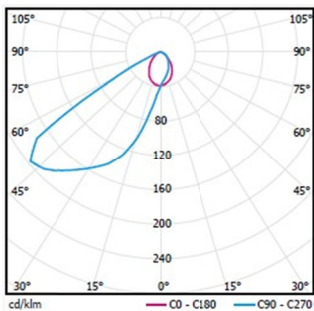

Product Specifications

- Opening size: $\Phi 82\text{mm}$
- LED Type: SMD
- Power: 3.22W
- Source Lm: 2700K 180lm/3000K 190lm/4000K 200lm
- LED Lifetime: >40000h-L70 / B10-Ta25°C(LM-80 / TM-21)
- CCT/CRI: 2700K,Ra80;3000K,Ra80; 4000K,Ra80
- SDCM: 3 SDCM
- Input: 220V/AC, 50 / 60Hz
- Dimming: ON-OFF
- Net Weight: 0.39Kg without packing

| | |
|-------------------|------------------|
| MODEL: | WL300-LD05E-30WT |
| BEAMANGLE: | / |
| POWER: | 3.2W |
| LUMENS: | 56lm |
| CBCP: | / |
| EFFICACY: | 18 lm/W |