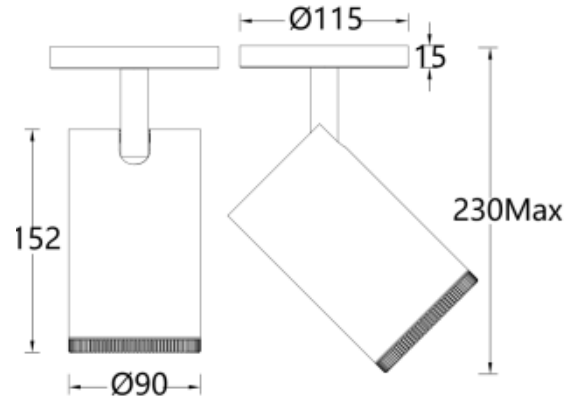

SILO FOCUS - MODEL: AME16FLM

Surface Mounted Luminaires

WAC ARCHITECTURAL

PRODUCT

TYPE:

Product Image

Line Drawing

Product Description