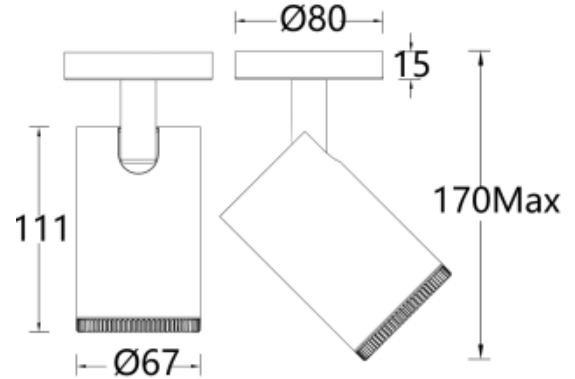

Line Drawing

Product Description

SILO Focus series LED ceiling spotlights, exquisite appearance design, no visible radiator, made of die-cast aluminum lamp body, built-in stnon-flash drive electrical, using COB light module, can be stepless adjustment of light Angle, and the appearance size remains unchanged, can provide key lighting or environmental lighting, Widely used in various commercial Spaces, exhibition halls, hotels, retail and other places.

Product Features

- **Body Material:** Aluminum alloy die-cast lamp body
- **Optical System:** pancratic lens
- **Finish:** Electrostatic Powder coating, Black (BK), White (WT)
- **Adjustable Angle:** Level 0°~355° adjustment; Vertical adjustment 0~90°
- **Accessories:** Up to three optical accessories can be added, and only one of each type of accessories can be added at the same time
- **Certification:** CCC
- **IP Rating:** IP20
- **Insulation Level:** Class I
- **Operating Temperature:** -20°C~40°C
- **Net Weight:** Approx. 0.5Kg, without packaging

Product specification

- **LED Type:** COB
- **Power:** 6W or 12W optional
- **Source Lm:** 2700K: 610lm (6W) / 1090lm (12W)
  3000K: 670lm (6W) / 1200lm (12W)
  4000K: 720lm (6W) / 1290lm (12W)
  5000K: 770lm (6W) / 1380lm (12W)
- **LED Life:** >50000h-L70 / B10-Ta25°C(LM-80/TM-21)
- **CCT/CRI:** 2700K / 3000K / 4000K / 5000K , >Ra90
- **SDCM:** 3 SDCM
- **Input:** 220V~240V AC / 50Hz
- **Dimming:** Built-in knob dimming (dimming range 10%~100%) or 0-10V dimming (match test must be done with the project site in advance)

Order Model

Model	LED	Dimming	Beam	CRI	CCT	Finish
AME15F SILO Focus	LM06 COB 6W	O On-board	F 12~50°	9 90	27 2700K	WT White BK Black
	LM12 COB 12W	D 0-10V			30 3000K	
					40 4000K	
					50 5000K	
AME15F	LM12	O	F	9	30	WT

Example: AME15FLM12-O-F930WT

WAC Lighting
www.waclighting.com (US)
www.waclighting.net (International)

Headquarters
44 Harbor Park Drive • Port Washington, NY
Phone (516) 515.5000 • Fax (516) 515.5050

WAC GROUP
TECHNOLOGY ILLUMINATED