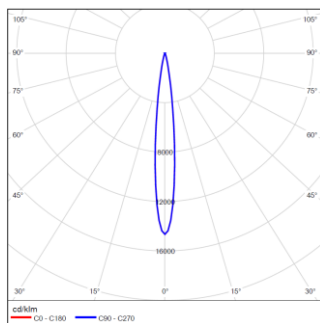

Note: Up to three optical accessories can be added, and each type of accessories can only be added one at a time

LIGHT DISTRIBUTION @3000K DATA

MODEL: AME16FLM18-OF930
BEAM ANGLE: 12°
POWER: 21W
LUMENS: 319lm
CBCP: 4670cd
EFFICACY: 15lm/W