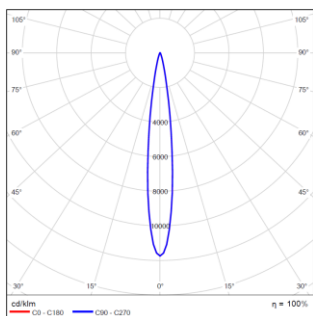

Note: Up to three optical accessories can be added, and each type of accessories can only be added one at a time

LIGHT DISTRIBUTION @3000K DATA

MODEL: AME15FLM06-OF930
BEAM ANGLE: 12°
POWER: 8W
LUMENS: 183lm
CBCP: 2395cd
EFFICACY: 23lm/W

MODEL: AME15FLM06-OF930
BEAM ANGLE: 50°
POWER: 8W
LUMENS: 291lm
CBCP: 424cd
EFFICACY: 36lm/W

MODEL: AME15FLM12-OF930
BEAM ANGLE: 12°
POWER: 14W
LUMENS: 272lm
CBCP: 3187cd
EFFICACY: 19lm/W

MODEL: AME15FLM12-OF930
BEAM ANGLE: 50°
POWER: 14W
LUMENS: 425lm
CBCP: 616cd
EFFICACY: 30lm/W