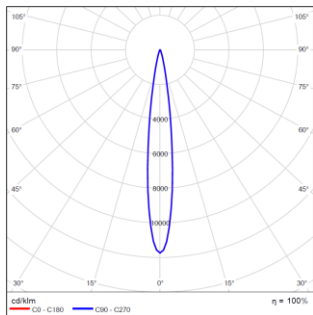

Note: Up to three optical accessories can be added, and each type of accessories can only be added one at a time

LIGHT DISTRIBUTION @3000K DATA

MODEL: AME15FLM06-OF930
BEAM ANGLE: 12°
POWER: 8W
LUMENS: 183lm
CBCP: 2395cd
EFFICACY: 23lm/W