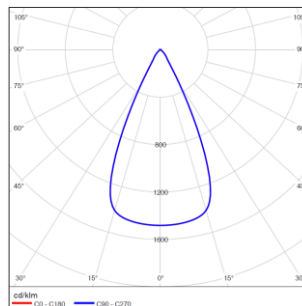

SILO FOCUS - MODEL: AME17FLM

Surface Mounted Luminaires

WAC ARCHITECTURAL

PRODUCT

TYPE:

Accessories

First class fittings	Striped glass lens ALENS-73-BEL-C 	Soft glass lenses ALENS-73-BSL 	Frosted glass lenses ALENS-73-FR 	The endless bee net grid ALENS-73-HCL-C 
Second class fittings	Anti-glare tube ALENS-20-SNOOT 	Anti-glare bee-net grille ALENS-20-HCL 		
Third class fittings	Four leaf shade ATL-22-BD-SW 			

Note: Up to three optical accessories can be added, and each type of accessories can only be added one at a time

LIGHT DESTRIUTION @3000K DATA

MODEL: AME17FLM34-OF930
BEAM ANGLE: 12°
POWER: 38W
LUMENS: 564lm
CBCP: 6780cd
EFFICACY: 15lm/W