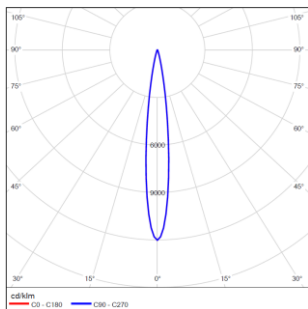

Note: Up to three optical accessories can be added, and each type of accessories can only be added one at a time

LIGHT DESTRIUTION @3000K DATA

MODEL: AME17FLM34-OF930
BEAM ANGLE: 12°
POWER: 38W
LUMENS: 564lm
CBCP: 6780cd
EFFICACY: 15lm/W