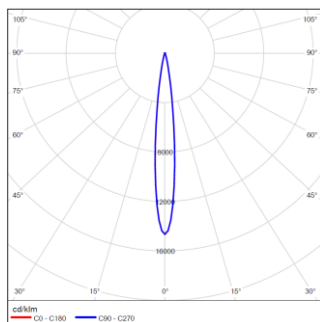

Note: Up to three optical accessories can be added, and each type of accessories can only be added one at a time

LIGHT DISTRIBUTION @3000K DATA

MODEL: AME16FLM18-OF930
BEAM ANGLE: 12°
POWER: 21W
LUMENS: 319lm
CBCP: 4670cd
EFFICACY: 15lm/W

MODEL: AME16FLM18-OF930
BEAM ANGLE: 50°
POWER: 21W
LUMENS: 463lm
CBCP: 689cd
EFFICACY: 22lm/W

MODEL: AME16FLM26-OF930
BEAM ANGLE: 12°
POWER: 30W
LUMENS: 439lm
CBCP: 5859cd
EFFICACY: 15lm/W

MODEL: AME16FLM26-OF930
BEAM ANGLE: 50°
POWER: 30W
LUMENS: 639lm
CBCP: 952cd
EFFICACY: 21lm/W