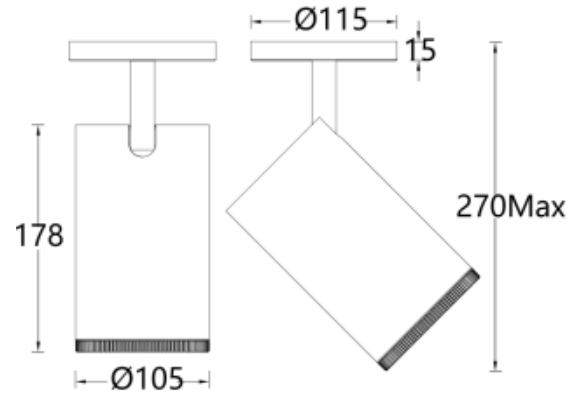

SILO FOCUS - MODEL: AME17FLM

Surface Mounted Luminaires

WAC ARCHITECTURAL

PRODUCT

TYPE:

Product Image

Line Drawing

Product Description