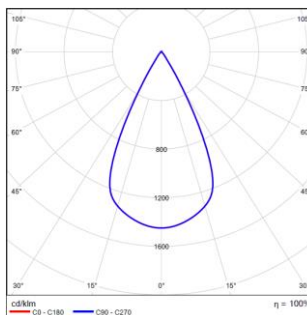

Note: Up to three optical accessories can be added, and each type of accessories can only be added one at a time

LIGHT DISTRIBUTION @3000K DATA

MODEL: AME15FLM06-OF930
BEAM ANGLE: 12°
POWER: 8W
LUMENS: 183lm
CBCP: 2395cd
EFFICACY: 23lm/W