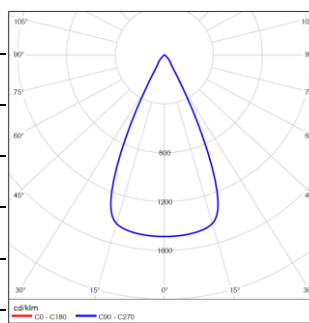

Note: Up to three optical accessories can be added, and each type of accessories can only be added one at a time

LIGHT DISTRIBUTION @3000K DATA

MODEL: AME16FLM18-OF930
BEAM ANGLE: 12°
POWER: 21W
LUMENS: 319lm
CBCP: 4670cd
EFFICACY: 15lm/W