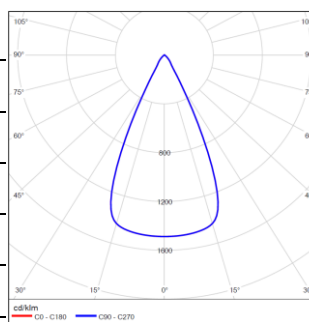

Note: Up to three optical accessories can be added, and each type of accessories can only be added one at a time

LIGHT DISTRIBUTION @3000K DATA

MODEL: AME16FLM18-OF930
BEAM ANGLE: 12°
POWER: 21W
LUMENS: 319lm
CBCP: 4670cd
EFFICACY: 15lm/W

MODEL: AME16FLM18-OF930
BEAM ANGLE: 50°
POWER: 21W
LUMENS: 463lm
CBCP: 689cd
EFFICACY: 22lm/W

MODEL: AME16FLM26-OF930
BEAM ANGLE: 12°
POWER: 30W
LUMENS: 439lm
CBCP: 5859cd
EFFICACY: 15lm/W

MODEL: AME16FLM26-OF930
BEAM ANGLE: 50°
POWER: 30W
LUMENS: 639lm
CBCP: 952cd
EFFICACY: 21lm/W