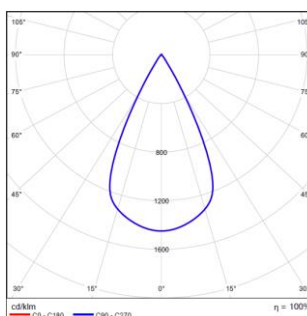

Note: Up to three optical accessories can be added, and each type of accessories can only be added one at a time

LIGHT DISTRIBUTION @3000K DATA

MODEL: AME15FLM06-OF930
BEAM ANGLE: 12°
POWER: 8W
LUMENS: 183lm
CBCP: 2395cd
EFFICACY: 23lm/W

MODEL: AME15FLM06-OF930
BEAM ANGLE: 50°
POWER: 8W
LUMENS: 291lm
CBCP: 424cd
EFFICACY: 36lm/W

MODEL: AME15FLM12-OF930
BEAM ANGLE: 12°
POWER: 14W
LUMENS: 272lm
CBCP: 3187cd
EFFICACY: 19lm/W

MODEL: AME15FLM12-OF930
BEAM ANGLE: 50°
POWER: 14W
LUMENS: 425lm
CBCP: 616cd
EFFICACY: 30lm/W