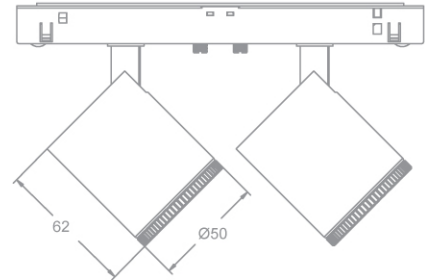

OCULARC WALL WASHER-MODEL: ASL48W

Mini Track Luminaires (24V)

WAC ARCHITECTURAL

PROJEC:

TYPE:

Product Image

Line Drawing

Product Description