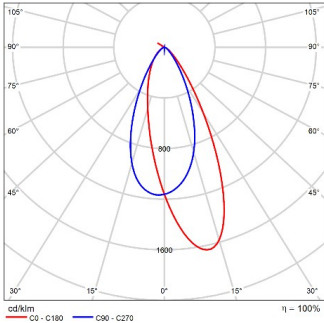

TYPE:

LIGHT DISTRIBUTION@3000K LUMINAIRE DATA

MODEL :	ASL48WLD20-OW930
BEAM ANGLE :	Wash
POWER :	2*11W
LUMENS:	2*409lm
CBCP :	/
EFFICACY :	37lm/W

System Dimming Wiring Diagram (TYPE : ASL48WLD20-E)

This circuit lighting fixture can support system dimming, and the wiring diagram is as follows (the dimming method is determined by the constant voltage electrical appliance). It is necessary to conduct dimming matching tests in advance.