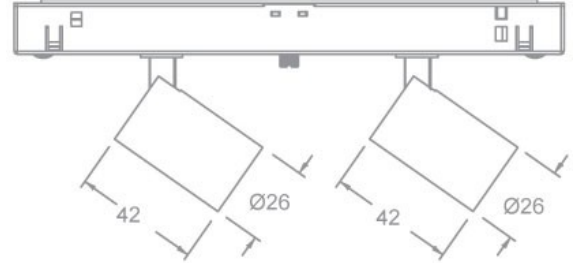

Line Drawing

Product Description

The Ocularc Wall Washer (hereinafter referred to as WW) series low-voltage track lighting fixtures are compatible with the WAC mini track system. The lighting fixtures are flexible, compact, and have the same appearance as the Oculus Focus version; Adopting WAC's leading optical technology, it can evenly wash and brighten the illuminated surface, meeting the needs of different application environments, and is widely used in exhibition cabinet spaces in museums and art galleries.

Product Features

- Body Material : Aluminum alloy die-casting
- Optical System: : Doublet lens
- Finish : Static electricity powder coating
- Adjustable Angle: Horizontal 0-365° ; Vertical 0-90°
- Accessories : As attached
- Certification : CQC
- IP Rating : IP20
- Insulation Level : Class III
- Operating Temperature : -20°C~40°C

Product Specifications

- LED type : HP LED
- LED power : 2*3W
- Source Lm : 3000K : 2*250lm ; 4000K : 2*265lm
- LED lifetime : >50000h-L70 / B10-Ta25°C(LM-80/TM-21)
- CCT/CRI : 3000K / 4000K ; Ra90 and Ra97(>Ra95)
- SDCM : 3 SDCM
- Input : 24VDC
- Dimming : Knob dimming (10%~100%) or ON-OFF (supports system dimming, requires external dimming constant voltage appliances, and matches the dimming system)
- Net Weight: 0.2Kg without packing

Order Model

Model	LED	Dimming	Beam	CRI	CCT	Finish
ASL46W Ocularc WW	LD06 LED 2*3W	O On-boarding E ON-OFF^①	W Washer	9 90 A 97	30 3000K 40 4000K	BK Black

Example: ASL46WLD06-OW930BK

Explanatory note : ①The system dimming needs to be determined by an external dimmable constant voltage electrical device

Accessory

Low voltage track Mini track spec : 1m, 2m, 3m AMT1M-BK-C 1m AMT2M-BK-C 2m AMT3M-BK-C 3m		Rail power supply end AMLE-BK-C	
Type I rail connector AMI-BK-C		L-shaped rail connector AML-BK-C	

Attention: The low-voltage track adopts surface installation and comes with two end caps; If hanging installation is required, please contact WAC.

WAC Lighting
www.waclighting.com (US)
www.waclighting.net (International)

Headquarters
44 Harbor Park Drive • Port Washington, NY
Phone (516) 515.5000 • Fax (516) 515.5050

WAC GROUP
TECHNOLOGY ILLUMINATED