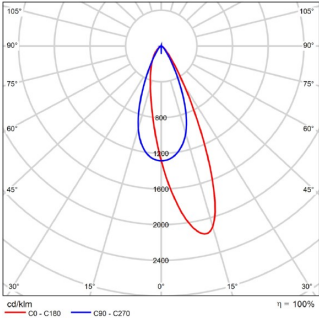

OCULARC WALL WASHER MODEL: ASL46W

Mini Track Luminaires (24V)

WAC ARCHITECTURAL

PROJEC:

TYPE:

LIGHT DISTRIBUTION@3000K LUMINAIRE DATA

MODEL :	ASL46WLD06-OW930
BEAM ANGLE :	Wash
POWER :	2*4W
LUMENS:	2*162lm
CBCP :	/
EFFICACY :	41lm/W