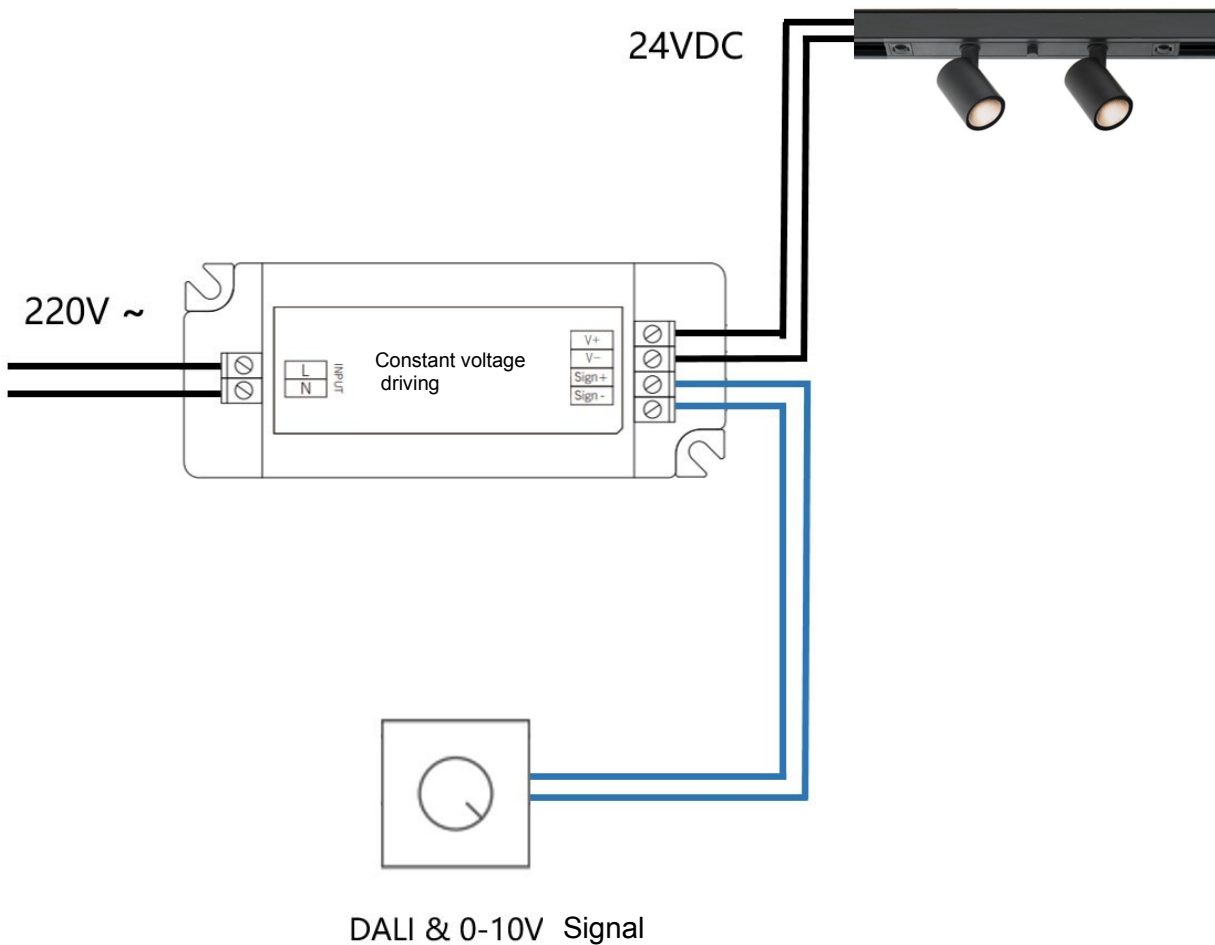

System Dimming Wiring Diagram (TYPE : ASL46WLD06-E)

This circuit lighting fixture can support system dimming, and the wiring diagram is as follows (the dimming method is determined by the constant voltage electrical appliance). It is necessary to conduct dimming matching tests in advance.