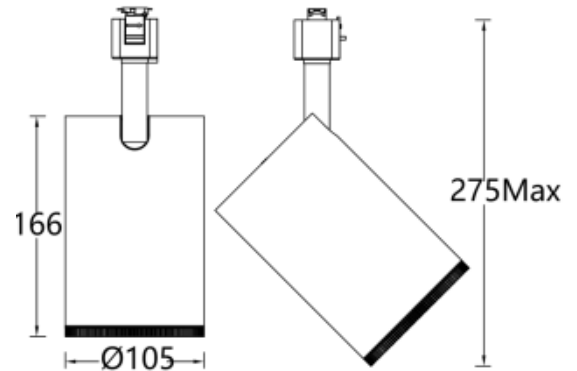

Line Drawing

Product Description

The SILO Wall Washer (WW) series LED track spotlights are suitable for J single circuit track systems, with a delicate design and no visible heat sink. The lamp body is made of die-cast aluminum, with built-in flicker free driving appliances and a COB luminous module, providing a variety of standard color temperature options. They have excellent wall washing lighting and excellent color rendering performance, and are widely used in museums, art galleries, commercial spaces, hotels, retail and other places.

Product Features

- Body Material : Aluminum alloy die-casting
- Optical System : Doublet lens
- Finish : Static electricity powder coating
- Adjustable Angle: lever 0°-355° ; vertical 0-90°
- Accessories : Light shield
- Certification : CCC
- IP Rating : IP20
- Insulation Level : Class I
- Operating Temperature : -20°C~40°C
- Net Weight : 1.4Kg without packing

Product Specifications

- LED Type : COB
- LED power : 34W
- Source Lm : 3390lm (2700K) / 3530lm (3000K)
  3710lm (4000K) / 3880lm (5000K)
- LED Lifetime : >50000h-L70 / B10-Ta25°C(LM-80/TM-21)
- CCT/CRI : 2700K / 3000K / 4000K / 5000K , >Ra90
- SDCM : 3 SDCM
- Input : 220V~240V AC / 50Hz
- Dimming : Built knob dimming (dimming range 10%-100%)

Order model

Model	LED	Dimming	Beam	CRI	CCT	Finish
AJL17W SILO WW	LM34 COB 34W	O On-board	W Washer	9 90	27 2700K 30 3000K 40 4000K 50 5000K	WT White BK Black
AJL17W	LM34	O	W	9	30	WT

Example : AJL17WLM34-OW930WT

WAC Lighting
www.waclighting.com (US)
www.waclighting.net (International)

Headquarters
44 Harbor Park Drive • Port Washington, NY
Phone (516) 515.5000 • Fax (516) 515.5050

WAC GROUP
TECHNOLOGY ILLUMINATED

WAC Lighting reserves the right to periodically design and update products. 2025-08-12