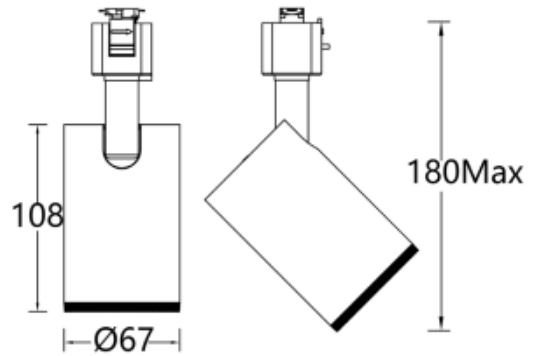

Line Drawing

Product Description

The SILO Wall Washer (WW) series LED track spotlights are suitable for J single circuit track systems, with a delicate design and no visible heat sink. The lamp body is made of die-cast aluminum, with built-in flicker free driving appliances and a COB luminous module, providing a variety of standard color temperature options. They have excellent wall washing lighting and excellent color rendering performance, and are widely used in museums, art galleries, commercial spaces, hotels, retail and other places..

Product Features

- Body Material : Aluminum alloy die-casting
- Optical System : Doublet lens
- Finish : Static electricity powder coating
- Adjustable Angle: level 0°-355° ; vertical 0~90°
- Accessories : Light shield
- Certification : CCC
- IP Rating : IP20
- Insulation Level : Class I
- Operating Temperature : -20°C~40°C
- Net Weight : 0.5Kg without packing

Product Specifications

- LED Type : COB
- LED power : 6W or 12W
- Source LM : 2700K : 760lm (6W) / 1260lm (12W)
  3000K : 800lm (6W) / 1330lm (12W)
  4000K : 850lm (6W) / 1410lm (12W)
  5000K : 860lm (6W) / 1420lm (12W)
- LED Lifetime : >50000h-L70 / B10-Ta25°C(LM-80/TM-21)
- CCT/CRI : 2700K / 3000K / 4000K / 5000K , >Ra90
- SDCM : 3 SDCM
- Input : 220V~240V AC / 50Hz
- Dimming : Built knob dimming (dimming range10%-100%)

Order model

Model	LED	Dimming	Beam	CRI	CCT	Finish
AJL15W SILO WW	LM06 COB 6W LM12 COB 12W	O On-board	W Washer	9 90	27 2700K	WT White BK Black
					30 3000K	
					40 4000K	
					50 5000K	
AJL15W	LM12	O	W	9	30	WT

Example : AJL15WLM12-OW930WT