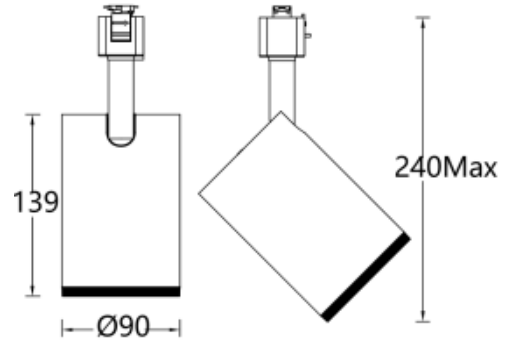

Line Drawing

Product Description

The SILO Wall Washer (WW) series LED track spotlights are suitable for J single circuit track systems, with a delicate design and no visible heat sink. The lamp body is made of die-cast aluminum, with built-in flicker free driving appliances and a COB luminous module, providing a variety of standard color temperature options. They have excellent wall washing lighting and excellent color rendering performance, and are widely used in museums, art galleries, commercial spaces, hotels, retail and other places.

Product Features

- Body Material : Aluminum alloy die-casting
- Optical System : Doublet lens
- Finish : Static electricity powder coating
- Adjustable Angle: level 0°-355° vertical 0-90°
- Accessories : Light shield
- Certification : CCC
- IP Rating : IP20
- Insulation Level : Class I
- Operating Temperature : -20°C~40°C
- Net Weight : 1.0Kg without packing

Product Specifications

- LED Type : COB
- LED power : 18W or 26W
- Source Lm : 2700K : 2030lm (18W) / 2710lm (26W)
  3000K : 2120lm (18W) / 2830lm (26W)
  4000K : 2230lm (18W) / 2970lm (26W)
  5000K : 2330lm (18W) / 3100lm (26W)
- LED Lifetime : >50000h-L70/B10-Ta25°C(LM-80/TM-21)
- CCT/CRI : 2700K / 3000K / 4000K / 5000K , >Ra90
- SDCM : 3 SDCM
- Input : 220V~240V AC / 50Hz
- Dimming : built in dimming (dimming range 10%-100%)

Order Model

Model	LED	Dimming	Beam	CRI	CCT	Finish
AJL16W SILO WW	LM18 COB 18W	O On-board	W Washer	9 90	27 2700K	WT White BK Black
	LM26 COB 26W				30 3000K	
					40 4000K	
					50 5000K	
AJL16W	LM18	O	W	9	30	WT

Example : AJL16WLM18-OW930WT

WAC Lighting
www.waclighting.com (US)
www.waclighting.net (International)

Headquarters
44 Harbor Park Drive • Port Washington, NY
Phone (516) 515.5000 • Fax (516) 515.5050

WAC GROUP
TECHNOLOGY ILLUMINATED