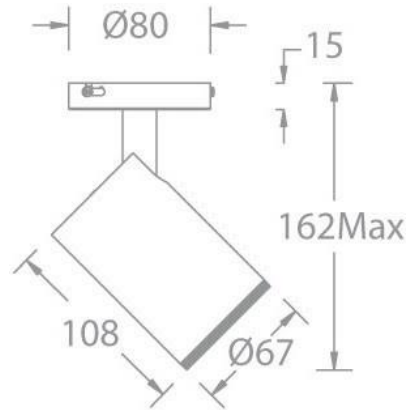

Line Drawing

Product Description

SILO Wall Washer(referred to as WW) series LED ceiling spotlights with exquisite design, no visible radiator, die-cast aluminum body, built-in no stroboscopic drive, COB light module, providing a variety of standard color temperature options, with excellent wall washing light distribution and excellent color rendering., are widely used in museums, art galleries, commercial Spaces, hotels, retail and other places.

Product Features

- Body Material: Aluminum alloy die-cast lamp body
- Optical System: Double lens
- Finish: Electrostatic Powder coating, Black (BK), White (WT)
- Adjustable Angle: Horizontal 0°~355°; Vertical 0°~90°
- Accessories/Brackets: Optional light shade
- Certification: CCC
- IP Rating: IP20
- Insulation Level: Class I
- Operating Temperature: -20°C~40°C
- Net Weight: 0.5Kg without packing

Product Specifications

- LED Type: COB
- LED Power: 6W or 12W optional
- Source Lm: 2700K: 760lm(6W)/1260lm(12W)
  3000K: 800lm(6W)/1330lm(12W)
  4000K: 850lm(6W)/1410lm(12W)
  5000K: 860lm(6W)/1420lm(12W)
- LED Lifetime: >50000h-L70 /B10-Ta25°C(LM-80/TM-21)
- CCT/CRI: 2700K/3000K/4000K/5000K, > Ra90
- SDCM: 3SDCM
- Input: 220V~240V AC/50Hz
- Dimming: Dimming with built-in knob (10%~100%), 0-10V (A match test is required)

Order Model

Model	LED	Dimming	Beam	CRI	CCT	Finish
AME15W SILO WW	LM06 COB 6W LM12 COB 12W	O On-board D 0-10V	W Wash	9 90	27 2700K 30 3000K 40 4000K 50 5000K	WT White BK Black
AME15W	LM12	O	W	9	30	WT

Example: AME15WLM12-OW930WT

WAC Lighting
www.waclighting.com (US)
www.waclighting.net (International)

Headquarters
44 Harbor Park Drive • Port Washington, NY
Phone (516) 515.5000 • Fax (516) 515.5050

WAC GROUP
TECHNOLOGY ILLUMINATED