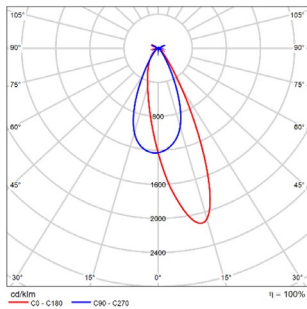

SILO WALL WASHER MODEL:AME16WLM
Surface Mounted Luminaires

WAC ARCHITECTURAL

PROJECT:

TYPE:

Accessories

Four leaf shade
ALENS-73-BD

LIGHT DISTRIBUTION@3000K LUMINAIRE DATA

MODEL:	AME16WLM18-OW930
BEAM ANGLE:	Wall washer
POWER:	21W
LUMENS:	1555 lm
CBCP:	/
EFFICACY:	74 lm/W