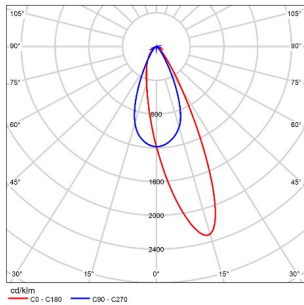

LIGHT DISTRIBUTION@3000K LUMINAIRE DATA

MODEL:	AME17WLM34-OW930
BEAM ANGLE:	Wall washer
POWER:	38W
LUMENS:	2464 lm
CBCP:	/
EFFICACY:	65 lm/W