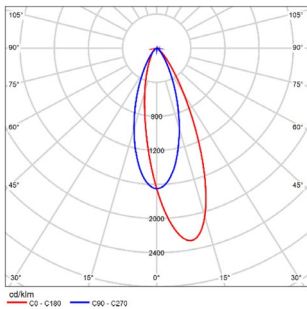

SILO WALL WASHER MODEL:AME15WLM
Surface Mounted Luminaires

WAC ARCHITECTURAL

PROJECT:

TYPE:

Accessories

Four leaf shade
ATL-21-BD-SW

LIGHT DISTRIBUTION@3000K LUMINAIRE DATA

MODEL:	AME15WLM06-OW930
BEAM ANGLE:	Wall washer
POWER:	8W
LUMENS:	519 lm
CBCP:	/
EFFICACY:	65 lm/W

MODEL:	AME15WLM12-OW930
BEAM ANGLE:	Wall washer
POWER:	15W
LUMENS:	822 lm
CBCP:	/
EFFICACY:	55 lm/W

SILO WALL WASHER- MODEL:AME16WLM

Surface Mounted Luminaires

WAC ARCHITECTURAL

PROJECT:

TYPE:

Product Image