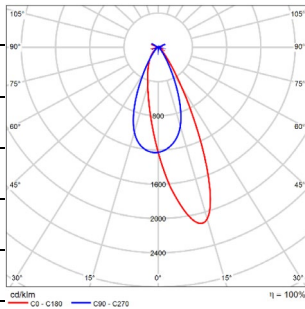

MODEL:	AME16WLM26-OW930
BEAM ANGLE:	Wall washer
POWER:	30W
LUMENS:	2061 lm
CBCP:	/
EFFICACY:	69 lm/W

SILO WALL WASHER MODEL:AME17WLM

Surface Mounted Luminaires

WAC ARCHITECTURAL

PROJECT:

TYPE:

Product Image