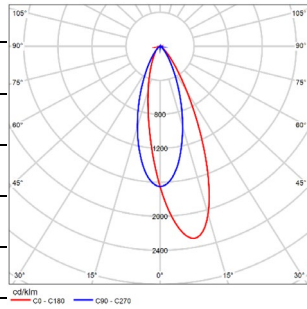

SILO WALL WASHER MODEL:AME15WLM
Surface Mounted Luminaires

WAC ARCHITECTURAL

PROJECT:

TYPE:

Accessories

Four leaf shade
ATL-21-BD-SW

LIGHT DISTRIBUTION@3000K LUMINAIRE DATA

MODEL:	AME15WLM06-OW930
BEAM ANGLE:	Wall washer
POWER:	8W
LUMENS:	519 lm
CBCP:	/
EFFICACY:	65 lm/W

MODEL:	AME15WLM12-OW930
BEAM ANGLE:	Wall washer
POWER:	15W
LUMENS:	822 lm
CBCP:	/
EFFICACY:	55 lm/W

SILO WALL WASHER- MODEL:AME16WLM

Surface Mounted Luminaires

WAC ARCHITECTURAL

PROJECT:

TYPE:

Product Image