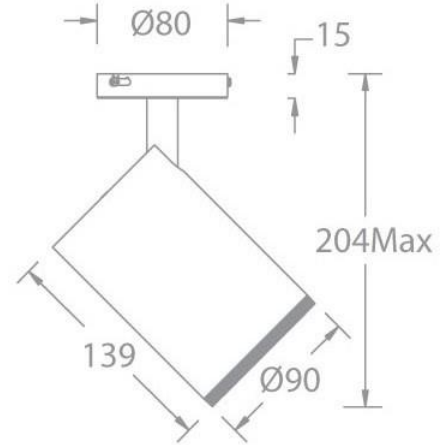

Line Drawing

Product Description

SILO Wall Washer(referred to as WW) series LED ceiling spotlights with exquisite design, no visible radiator, die-cast aluminum body, built-in no stroboscopic drive, COB light module, providing a variety of standard color temperature options, with excellent wall washing light distribution and excellent color rendering., are widely used in museums, art galleries, commercial Spaces, hotels, retail and other places.

Product Features

- Body Material: Aluminum alloy die-cast lamp body
- Optical System: Double lens
- Finish: Electrostatic Powder coating, Black (BK), White (WT)
- Adjustable Angle: Horizontal 0°~355°; Vertical 0°~90°
- Accessories/Brackets: Optional light shade
- Certification: CCC
- IP Rating: IP20
- Insulation Level: Class I
- Operating Temperature: -20°C~40°C
- Net Weight: 1.0Kg without packing

Product Specifications

- LED Type: COB
- LED Power: 18W or 26W optional
- Source Lm: 2700K: 2030lm(18W)/2710lm(26W)
  3000K: 2120lm(18W)/2830lm(26W)
  4000K: 2230lm(18W)/2970lm(26W)
  5000K: 2330lm(18W)/3100lm(26W)
- LED Lifetime: >50000h-L70 /B10-Ta25°C(LM-80/TM-21)
- CCT/CRI: 2700K/3000K/4000K/5000K, > Ra90
- SDCM: 3SDCM
- Input: 220V~240V AC/50Hz
- Dimming: Dimming with built-in knob (10%~100%), DALI, 0-10V (A match test is required)

Order Model

Model	LED	Dimming	Beam	CRI	CCT	Finish
AME16W SILO WW	LM18 COB 18W LM26 COB 26W	O On-board D 0-10V A DALI	W Wash	9 90	27 2700K	WT White BK Black
					30 3000K	
					40 4000K	
					50 5000K	
AME16W	LM18	O	W	9	30	WT

Example: AME16WLM18-OW930WT

WAC Lighting
www.waclighting.com (US)
www.waclighting.net (International)

Headquarters
44 Harbor Park Drive • Port Washington, NY
Phone (516) 515.5000 • Fax (516) 515.5050

WAC GROUP
TECHNOLOGY ILLUMINATED