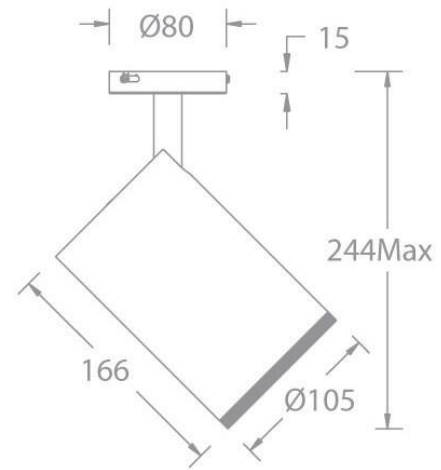

Line Drawing

Product Description

SILO Wall Washer(referred to as WW) series LED ceiling spotlights with exquisite design, no visible radiator, die-cast aluminum body, built-in no stroboscopic drive, COB light module, providing a variety of standard color temperature options, with excellent wall washing light distribution and excellent color rendering., are widely used in museums, art galleries, commercial Spaces, hotels, retail and other places.

Product Features

- Body Material: Aluminum alloy die-cast lamp body
- Optical System: Double lens
- Finish: Electrostatic Powder coating, Black (BK), White (WT)
- Adjustable Angle: Horizontal 0°~355°; Vertical 0°~90°
- Accessories/Brackets: Optional light shade
- Certification: CCC
- IP Rating: IP20
- Insulation Level: Class I
- Operating Temperature: -20°C~40°C
- Net Weight: 1.0Kg without packing

Product Specifications

- LED Type: COB
- LED Power: 34W1
- Source Lm: 2700K: 3390lm/3000K 3530lm
  4000K: 3710lm/5000K 3880lm
- LED Lifetime: >50000h-L70 /B10-Ta25°C(LM-80/TM-21)
- CCT/CRI: 2700K/3000K/4000K/5000K, > Ra90
- SDCM: 3SDCM
- Input: 220V~240V AC/50Hz
- Dimming: Dimming with built-in knob (10%~100%), DALI, 0-10V (A match test is required)

Order Model

Model	LED	Dimming	Beam	CRI	CCT	Finish
AME17W SILO WW	LM34 COB 34W	O On-board	W Wash	9 90	27 2700K	WT White BK Black
		D 0-10V			30 3000K	
		A DALI			40 4000K	
					50 5000K	
AME17W	LM34	O	W	9	30	WT

Example: AME17WLM34-OW930WT

WAC Lighting
www.waclighting.com (US)
www.waclighting.net (International)

Headquarters
44 Harbor Park Drive • Port Washington, NY
Phone (516) 515.5000 • Fax (516) 515.5050

WAC GROUP
TECHNOLOGY ILLUMINATED

WAC Lighting reserves the right to periodically design and update products. 2025-08-12