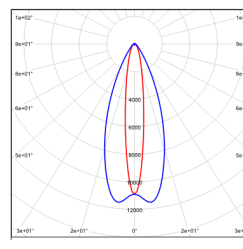

MODEL: AELF610-48ETFB30BK
BEAM ANGLE: 14X40°
POWER: 54.7W
LUMENS: 3538lm
CBCP: /
EFFICACY: 64.6lm/W