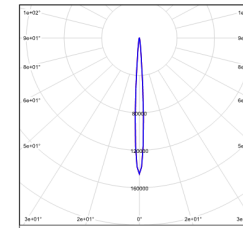

MODEL: AELF610-48ETVB30BK
BEAM ANGLE: 6°
POWER: 54.9W
LUMENS: 3876lm
CBCP: /
EFFICACY: 70.1lm/W