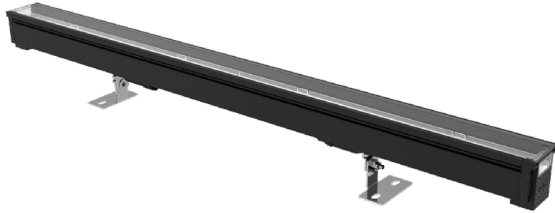

MINI FLOOD IV - MODEL: AELF7

Linear Luminaires

WAC ARCHITECTURAL

PROJECT:

TYPE:

Product Image