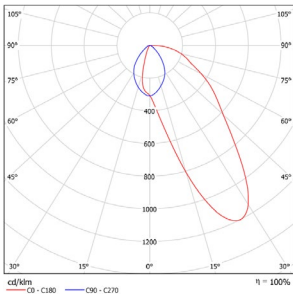

LIGHT DISTRIBUTION@3000K LUMINAIRE DATA

MODEL:	ADWP31-LM18E30WBWT
BEAM ANGLE:	/
POWER:	21W
LUMENS:	844lm
CBCP:	/
EFFICACY:	40lm/W

MODEL:	ADWP31-LM13E30WBWT
BEAM ANGLE:	/
POWER:	15W
LUMENS:	604lm
CBCP:	/
EFFICACY:	40lm/W