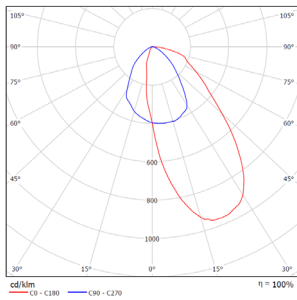

MODEL:	ADWP21-LD08E30WBWT
BEAM ANGLE:	/
POWER:	10W
LUMENS:	330lm
CBCP:	/
EFFICACY:	33lm/W

FALCON SQUARE - MODEL: ADWP31

Recessed Ceiling Luminaires

WAC ARCHITECTURAL

PROJECT:

TYPE:

Product Image

Line Drawing