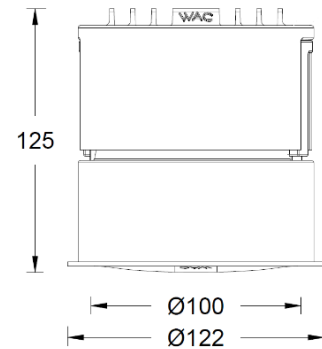

Line Drawing

Product Description

PLANA wall washing tube lamp, with exquisite and simple overall design, adopts LiteBrush optical system to ensure no dark areas on the top of the wall, evenly washes the wall, and has good anti glare effect. Mainly suitable for hotels and commercial areas.

Product Features

- Body Material: Die-cast aluminum body
- Optical System: LiteBrush light waterfall wall washing system
- Finish: Electrostatically powder coated
- Adjustable Angle: /
- Accessories: /
- Certification: CCC
- IP Rating: IP20
- Insulation Level: Class II
- Operating Temperature: -20°C~40°C

Product Specifications

- Cut-out: Ø116mm
- Ceiling Thickness: 1mm~40mm
- Shielding Angle: /
- LED Type: COB
- Source LM: 3000K: 2000lm/18W; 3100lm/25W
- LED Lifetime: >50000h-L70 /B10-Ta25°C(LM-80/TM-21)
- CCT/CRI: 2700K/3000K/3500K/4000K/5000K, Ra90
- SDCM: 3 SDCM
- Input: 220V~240V AC/50HZ
- Dimming: No dimming, 0-10V(compatibility testing must be conducted with the project site system in advance)
- Net Weight: 1.45Kg without packing

Order Model

Model	Size	Trim	LED	Driver	CCT	Beam	Reflector	Finish
ADWP Downlight Wallwasher P series	4"	1 Round Trim	LD18	E On-Off	27 2700K	W Wash	B Black	WT White
			COB 18W	D 0-10V	30 3000K			BK Black
			LM25	Dimming	35 3500K			
			COB 25W		40 4000k			
			LM25	N No Driver	50 5000K			
			COB 25W					

WAC Lighting
www.waclighting.com (US)
www.waclighting.net (International)

Headquarters
44 Harbor Park Drive • Port Washington, NY
Phone (516) 515.5000 • Fax (516) 515.5050

WAC GROUP
TECHNOLOGY ILLUMINATED

WAC Lighting reserves the right to periodically design and update products. 2025-08-12