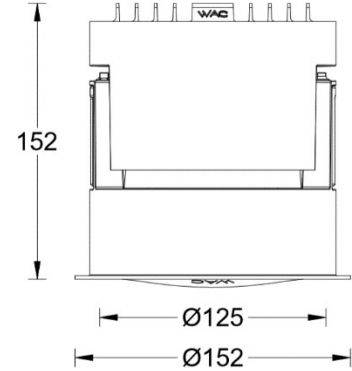

Line Drawing

Product Description

PLANA wall washing tube lamp, with exquisite and simple overall design, adopts LiteBrush optical system to ensure no dark areas on the top of the wall, evenly washes the wall, and has good anti glare effect. Mainly suitable for hotels and commercial areas.

Product Features

- Body Material: Die-cast aluminum body
- Optical System: LiteBrush light waterfall wall washing system
- Finish: Electrostatically powder coated
- Adjustable Angle: /
- Accessories: /
- Certification: CCC
- IP Rating: IP20
- Insulation Level: Class II
- Operating Temperature: -20°C~40°C

Product Specifications

- Cut-out: Ø140mm
- Ceiling Thickness: 1mm~45mm
- Shielding Angle: /
- LED Type: COB
- Source LM: 3000K: 3830lm/32W; 4500lm/40W
- LED Lifetime: >50000h-L70 /B10-Ta25°C(LM-80/TM-21)
- CCT/CRI: 2700K/3000K/3500K/4000K/5000K, Ra90
- SDCM: 3 SDCM
- Input: 220V~240V AC/50HZ
- Dimming: No dimming, 0-10V(compatibility testing must be conducted with the project site system in advance)
- Net Weight: 2.16Kg without packing

Order Model

Model	Size	Trim	LED	Driver	CCT	Beam	Reflector	Finish
ADWP Downlight Wallwasher P series	5"	1 Round Trim	LD32	E On-Off	27 2700K	W Wash	B Black	WT White
			COB 32W	D 0-10V	30 3000K			BK Black
			LM40	Dimming	35 3500K			
			COB 40W		40 4000k			
			LM40	N No Driver	50 5000K			
			COB 40W					

WAC Lighting
www.waclighting.com (US)
www.waclighting.net (International)

Headquarters
44 Harbor Park Drive • Port Washington, NY
Phone (516) 515.5000 • Fax (516) 515.5050

WAC GROUP
TECHNOLOGY ILLUMINATED