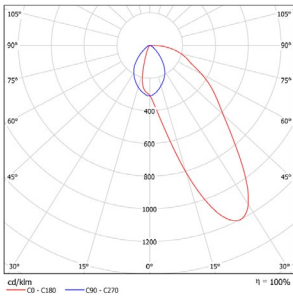

Accessory

/

LIGHT DISTRIBUTION@3000K LUMINAIRE DATA

MODEL:	ADWP41-LM18E30WBWT
BEAM ANGLE:	/
POWER:	21W
LUMENS:	1296lm
CBCP:	/
EFFICACY:	62lm/W

MODEL:	ADWP41-LM25E30WBWT
BEAM ANGLE:	/
POWER:	29W
LUMENS:	1605lm
CBCP:	/
EFFICACY:	55lm/W