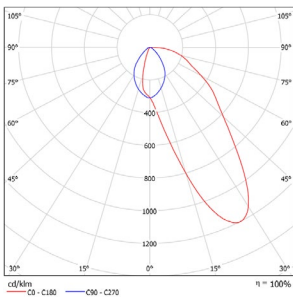

Accessory

/

LIGHT DISTRIBUTION@3000K LUMINAIRE DATA

MODEL:	ADWP41-LM18E30WBWT
BEAM ANGLE:	/
POWER:	21W
LUMENS:	1296lm
CBCP:	/
EFFICACY:	62lm/W

MODEL:	ADWP41-LM25E30WBWT
BEAM ANGLE:	/
POWER:	29W
LUMENS:	1605lm
CBCP:	/
EFFICACY:	55lm/W