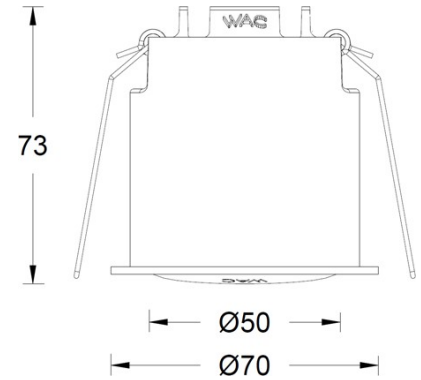

Line Drawing

Product Description

PLANA wall washing tube lamp, with exquisite and simple overall design, adopts LiteBrush optical system to ensure no dark areas on the top of the wall, evenly washes the wall, and has good anti glare effect. Mainly suitable for hotels and commercial areas.

Product Features

- Body Material: Die-cast aluminum body
- Optical System: LiteBrush light waterfall wall washing system
- Finish: Electrostatically powder coated
- Adjustable Angle: /
- Accessories: /
- Certification: CCC
- IP Rating: IP20
- Insulation Level: Class II
- Operating Temperature: -20°C~40°C

Product Specifications

- Cut-out: Ø63mm
- Ceiling Thickness: 1mm~25mm
- Shielding Angle: /
- LED Type: High Power LED
- Source LM: 800lm
- LED Lifetime: >50000h-L70 /B10-Ta25°C(LM-80/TM-21)
- CCT/CRI: 2700K/3000K/4000K, Ra90
- SDCM: 3 SDCM
- Input: 220V~240V AC/50HZ
- Dimming: No dimming, 0-10V(compatibility testing must be conducted with the project site system in advance)
- Net Weight: 0.5Kg without packing

Order Model

Model	Size	Trim	LED	Driver	CCT	Beam	Reflector	Finish
ADWP	2	1	LD08	E On-Off	27 2700K	4 Wash	B Black	WT White
Downlight	2"	Round Trim	LED 8W	D 0-10V	30 3000K			BK Black
Wallwasher				N No Driver	40 4000k			
P series								

Example: ADWP21-LD08E30WBBK

WAC Lighting
www.waclighting.com (US)
www.waclighting.net (International)

Headquarters
44 Harbor Park Drive • Port Washington, NY
Phone (516) 515.5000 • Fax (516) 515.5050

WAC GROUP
TECHNOLOGY ILLUMINATED

WAC Lighting reserves the right to periodically design and update products. 2025-08-12