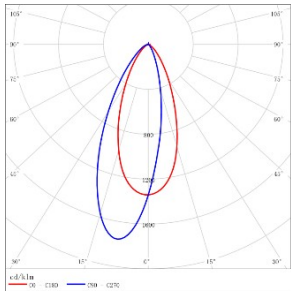

FALCON SQUARE - MODEL: ADLP51

Recessed Ceiling Luminaires

WAC ARCHITECTURAL

PROJECT:

TYPE:

Example: ADWP51-LM32E30WBWT

LIGHT DISTRIBUTION@3000K LUMINAIRE DATA

MODEL:	ADWP51-LM32E30WBWT
BEAM ANGLE:	/
POWER:	36W
LUMENS:	2561lm
CBCP:	/
EFFICACY:	71lm/W