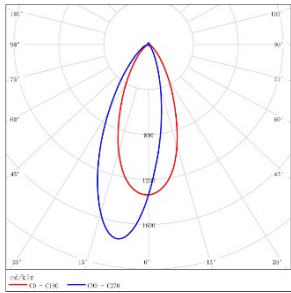

FALCON SQUARE - MODEL: ADLP51

Recessed Ceiling Luminaires

WAC ARCHITECTURAL

PROJECT:

TYPE:

Example: ADWP51-LM32E30WBWT

LIGHT DISTRIBUTION@3000K LUMINAIRE DATA

MODEL:	ADWP51-LM32E30WBWT
BEAM ANGLE:	/
POWER:	36W
LUMENS:	2561lm
CBCP:	/
EFFICACY:	71lm/W