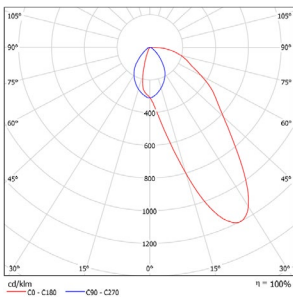

LIGHT DISTRIBUTION@3000K LUMINAIRE DATA

MODEL:	ADWP31-LM18E30WBWT
BEAM ANGLE:	/
POWER:	21W
LUMENS:	844lm
CBCP:	/
EFFICACY:	40lm/W

MODEL:	ADWP31-LM13E30WBWT
BEAM ANGLE:	/
POWER:	15W
LUMENS:	604lm
CBCP:	/
EFFICACY:	40lm/W