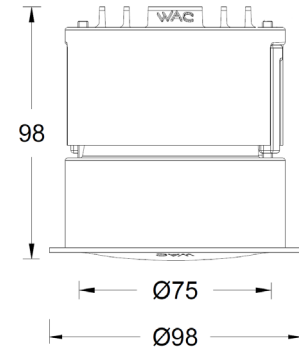

MODEL:	ADWP21-LD08E30WBWT
BEAM ANGLE:	/
POWER:	10W
LUMENS:	330lm
CBCP:	/
EFFICACY:	33lm/W

FALCON SQUARE - MODEL: ADWP31

Recessed Ceiling Luminaires

WAC ARCHITECTURAL

PROJECT:

TYPE:

Product Image

Line Drawing