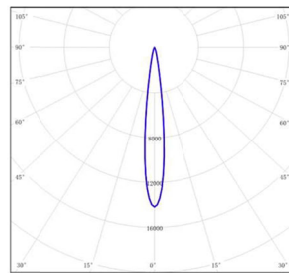

LIGHT DISTRIBUTION@3000K LUMINAIRE DATA

MODEL: AEIR6MF-33ELS30SS

BEAM ANGLE: 6.9°

POWER: 37.84W

LUMENS: 1607 lm

CBCP: /

EFFICACY: 42.46 lm /W

MODEL: AEIR6MF-33EL130SS

BEAM ANGLE: 13.2°

POWER: 37.8W

LUMENS: 1400 lm

CBCP: /

EFFICACY: 37 lm /W

MODEL: AEIR6MF-33EL230SS

BEAM ANGLE: 18.8°

POWER: 38.65W

LUMENS: 1410 lm

CBCP: /

EFFICACY: 36.49 lm /W

MODEL: AEIR6MF-33EL330SS

BEAM ANGLE: 30°

POWER: 37.84 W

LUMENS: 1375 lm

CBCP: /