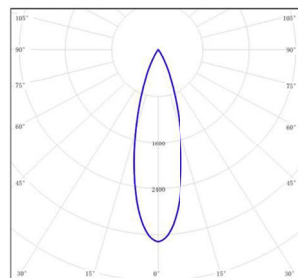

LIGHT DISTRIBUTION@3000K LUMINAIRE DATA

MODEL:	AEIR5MF-33ELS30SS
BEAM ANGLE:	7°
POWER:	38.67W
LUMENS:	2427 lm
CBCP:	/
EFFICACY:	62.78 lm /W

MODEL:	AEIR5MF-33EL130SS
BEAM ANGLE:	14°
POWER:	44W
LUMENS:	2368 lm
CBCP:	/
EFFICACY:	62.4 lm /W

MODEL:	AEIR5MF-33EL230SS
BEAM ANGLE:	20°
POWER:	38.7W
LUMENS:	2500 lm
CBCP:	/
EFFICACY:	64.64 lm /W

MODEL:	AEIR5MF-33EL330SS
BEAM ANGLE:	30°
POWER:	37.8 W
LUMENS:	2268 lm
CBCP:	/
EFFICACY:	60 lm /W

FUEGO COMPACT- MODEL: AEIR6M