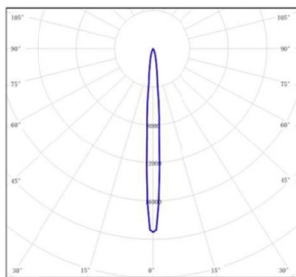

LIGHT DISTRIBUTION@3000K LUMINAIRE DATA

MODEL: AEIR6MF-33ELS30SS

BEAM ANGLE: 6.9°

POWER: 37.84W

LUMENS: 1607 lm

CBCP: /

EFFICACY: 42.46 lm /W

MODEL: AEIR6MF-33EL130SS

BEAM ANGLE: 13.2°

POWER: 37.8W

LUMENS: 1400 lm

CBCP: /

EFFICACY: 37 lm /W

MODEL: AEIR6MF-33EL230SS

BEAM ANGLE: 18.8°

POWER: 38.65W