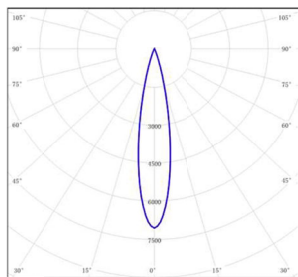

LIGHT DISTRIBUTION@3000K LUMINAIRE DATA

MODEL:	AEIR5MF-33ELS30SS
BEAM ANGLE:	7°
POWER:	38.67W
LUMENS:	2427 lm
CBCP:	/
EFFICACY:	62.78 lm /W

MODEL:	AEIR5MF-33EL130SS
BEAM ANGLE:	14°
POWER:	44W
LUMENS:	2368 lm
CBCP:	/
EFFICACY:	62.4 lm /W