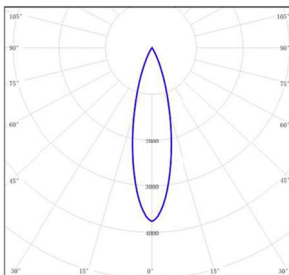

LIGHT DISTRIBUTION@3000K LUMINAIRE DATA

MODEL: AEIR6MF-33ELS30SS

BEAM ANGLE: 6.9°

POWER: 37.84W

LUMENS: 1607 lm

CBCP: /

EFFICACY: 42.46 lm /W

MODEL: AEIR6MF-33EL130SS

BEAM ANGLE: 13.2°

POWER: 37.8W

LUMENS: 1400 lm

CBCP: /

EFFICACY: 37 lm /W

MODEL: AEIR6MF-33EL230SS

BEAM ANGLE: 18.8°

POWER: 38.65W

LUMENS: 1410 lm

CBCP: /

EFFICACY: 36.49 lm /W

MODEL: AEIR6MF-33EL330SS

BEAM ANGLE: 30°

POWER: 37.84 W

LUMENS: 1375 lm

CBCP: /