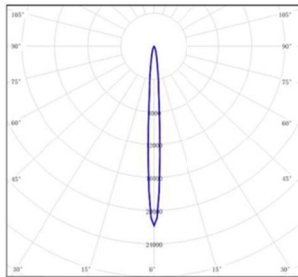

LIGHT DISTRIBUTION@3000K LUMINAIRE DATA

MODEL:	AEIR5MF-33ELS30SS
BEAM ANGLE:	7°
POWER:	38.67W
LUMENS:	2427 lm
CBCP:	/
EFFICACY:	62.78 lm /W

MODEL:	AEIR5MF-33EL130SS
BEAM ANGLE:	14°
POWER:	44W
LUMENS:	2368 lm
CBCP:	/
EFFICACY:	62.4 lm /W