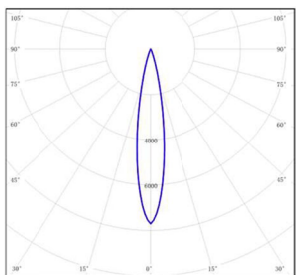

LIGHT DISTRIBUTION@3000K LUMINAIRE DATA

MODEL: AEIR6MF-33ELS30SS

BEAM ANGLE: 6.9°

POWER: 37.84W

LUMENS: 1607 lm

CBCP: /

EFFICACY: 42.46 lm /W

MODEL: AEIR6MF-33EL130SS

BEAM ANGLE: 13.2°

POWER: 37.8W

LUMENS: 1400 lm

CBCP: /

EFFICACY: 37 lm /W

MODEL: AEIR6MF-33EL230SS

BEAM ANGLE: 18.8°

POWER: 38.65W

LUMENS: 1410 lm

CBCP: /

EFFICACY: 36.49 lm /W

MODEL: AEIR6MF-33EL330SS

BEAM ANGLE: 30°

POWER: 37.84 W

LUMENS: 1375 lm

CBCP: /