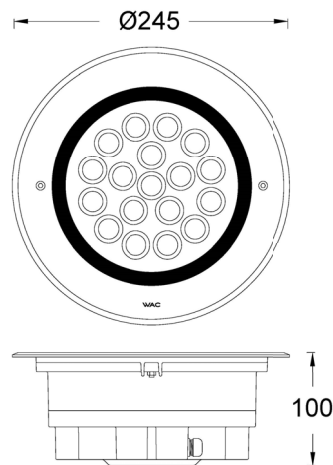

FUEGO COMPACT- MODEL: AEIR5M

WAC ARCHITECTURAL

In-ground Luminaires

Project Name:

Type:

Product Image

Line Drawing

Product Description

Product Features

- Body Material: Stainless steel frame+ aluminum die-casting lamp body
- Optical System: Lens+SUBROSA ® Hidden light system
- Finish: Electrostatic powder coating
- Adjustable Angle: /
- Accessories: /
- Certification: CCC
- IP Rating: IK08, IP68(Not suitable for permanent under water installation)
- Insulation Level: Class I
- Operating Temperature: -20°C~50°C

Product Specifications

- LED Type: High Power LED
- LED Power: 33W Max
- Source Lm: 3000K 2800lm;
- LED Lifetime: >50000h-L70 /B10-Ta25°C(LM-80/TM-21)
- CCT/CRI: 2700K/ 3000K/4000K, Ra80
- SDCM: 3 SDCM
- Input: 220V AC / 50Hz
- Dimming: On-off
- Net Weight: 3.53Kg without packing