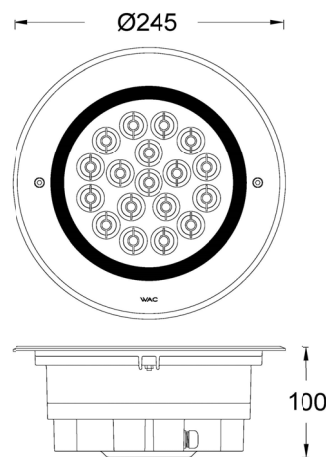

LIGHT DISTRIBUTION@3000K LUMINAIRE DATA

MODEL:	AEIR5MF-33ELS30SS
BEAM ANGLE:	7°
POWER:	38.67W
LUMENS:	2427 lm
CBCP:	/
EFFICACY:	62.78 lm /W

MODEL:	AEIR5MF-33EL130SS
BEAM ANGLE:	14°
POWER:	44W
LUMENS:	2368 lm
CBCP:	/
EFFICACY:	62.4 lm /W

MODEL:	AEIR5MF-33EL230SS
BEAM ANGLE:	20°
POWER:	38.7W
LUMENS:	2500 lm
CBCP:	/
EFFICACY:	64.64 lm /W

MODEL:	AEIR5MF-33EL330SS
BEAM ANGLE:	30°
POWER:	37.8 W
LUMENS:	2268 lm
CBCP:	/
EFFICACY:	60 lm /W

FUEGO COMPACT- MODEL: AEIR6M

WAC ARCHITECTURAL

In-ground Luminaires

Project Name:

Type:

Product Image

Line Drawing

Product Description

FUEGO Compact adopts high quality 316 stainless steel for the face frame, aluminum die-casting and high temperature powder coating for the body. Suitable for outdoor environments, IP68 protection, IK08 anti-impact rating, anti-pressure 1500kg, high transmittance lens + patented anti-glare system. With the design of pre-buried cylinder, it is convenient for installation and maintenance. Applied to residential areas, such as parks, plazas, shopping centers as well as applied to facade lighting.

Product Specifications

- LED Type: High Power LED
- LED Power: 33W Max
- Source Lm: 3000K 2800lm;
- LED Lifetime: >50000h-L70 /B10-Ta25°C(LM-80/TM-21)
- CCT/CRI: 2700K/ 3000K/4000K, Ra80
- SDCM: 3 SDCM
- Input: 220V AC / 50Hz
- Dimming: On-off
- Net Weight: 3.53Kg without packing