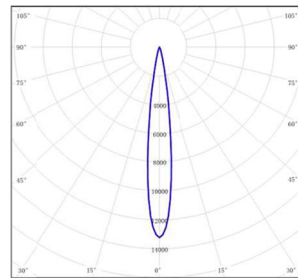

LIGHT DISTRIBUTION@3000K LUMINAIRE DATA

MODEL:	AEIR5MF-33ELS30SS
BEAM ANGLE:	7°
POWER:	38.67W
LUMENS:	2427 lm
CBCP:	/
EFFICACY:	62.78 lm /W

MODEL:	AEIR5MF-33EL130SS
BEAM ANGLE:	14°
POWER:	44W
LUMENS:	2368 lm
CBCP:	/
EFFICACY:	62.4 lm /W