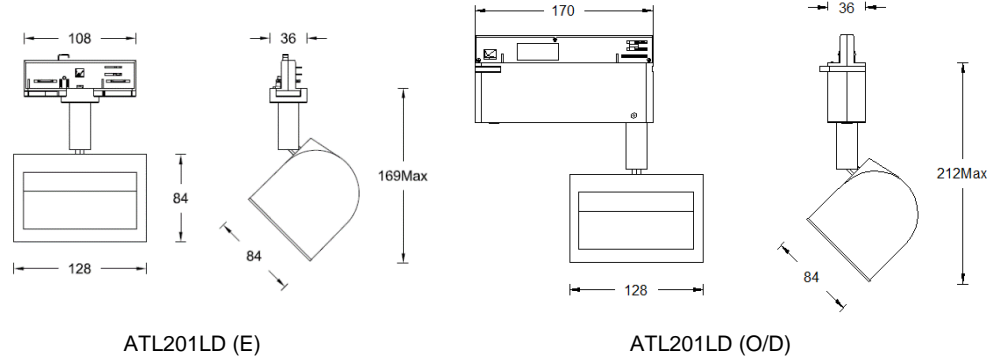

Line Drawing

ATL201LD (E)

ATL201LD (O/D)

Product Description

The SILO Wall Washer track lamp has simple appearance, streamline shape, well-designed lines and back outline design, making the lamp more three-dimensional and adapting to the current architectural trend. It can meet the strict requirements of lighting designers for vertical lighting, and is dedicated to general museums, art galleries, businesses, offices and other places.

Product Features

- Body Material: Aluminum alloy die-casting lamp body
- Optical System: Reflector wall wash light distribution
- Finish: Electrostatic powder coating, black (BK) ,white (WT)
- Adjustable Angle: Horizontal adjustment from 0° to 355°, Vertical 0°-90° adjustment
- Accessories: Optical fittings can be added
- Certification: CCC
- IP Rating: IP20
- Insulation Level: Class I
- Operating Temperature: -20°C~40°C

Product Specifications

- LED Type: SMD
- LED Power: 17W or 26W optional
- Source Lm: 3000K: 1700lm (17W) / 2660lm (26W)
  4000K: 1820lm (17W) / 2780lm (26W)
- LED Lifetime: >50000h-L70 / B10-Ta25°C(LM-80/TM-21)
- CCT/CRI: 3000K / 4000K, >Ra90
- SDCM: 3 SDCM
- Input: 220V~240V AC / 50Hz
- Dimming: Built in knob dimming (dimming range 10~100%)
  0-10V dimming (Must conduct compatibility testing with the project site in advance)
- Net Weight: 0.6Kg without packing

Order Model

Model	LED	Dimming	Beam	CRI	CCT	Finish
ATL201 SILO Wall Washer	LD17 LED17W LD26 LED26W	O On-board D 0-10V E Non-dimming	W Washer	9 90	30 3000K 40 4000K	WT White BK Black
ATL201	LD17	O	W	9	30	WT

Example: ATL201LD17-OW930WT

WAC Lighting
www.waclighting.com (US)
www.waclighting.net (International)

Headquarters
44 Harbor Park Drive • Port Washington, NY
Phone (516) 515.5000 • Fax (516) 515.5050

WAC GROUP
TECHNOLOGY ILLUMINATED