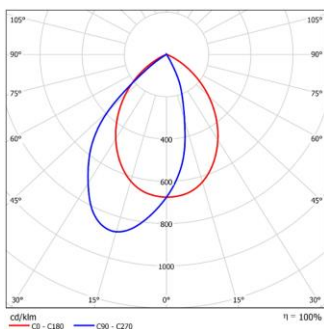

MODEL:	ATL201LD17-OW930
BEAM ANGLE:	Wash the wall and distribute light
POWER:	21W
LUMENS:	1000lm
CBCP:	/
EFFICACY:	48lm/W

MODEL:	ATL201LD26-OW930
BEAM ANGLE:	Wash the wall and distribute light
POWER:	30W
LUMENS:	1443lm
CBCP:	/
EFFICACY:	48lm/W