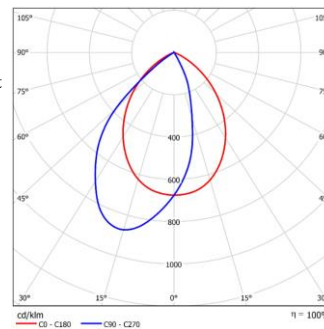

MODEL:	ATL201LD17-OW930
BEAM ANGLE:	Wash the wall and distribute light
POWER:	21W
LUMENS:	1000lm
CBCP:	/
EFFICACY:	48lm/W

MODEL:	ATL201LD26-OW930
BEAM ANGLE:	Wash the wall and distribute light
POWER:	30W
LUMENS:	1443lm
CBCP:	/
EFFICACY:	48lm/W

Simulated data ATL201LD17-OW930

Specifications :

Number of luminaires: n > 5
 Wall height (m): 4.0
 Angle of tilt: 30°
 Offset from wall (m): 1.5
 Luminaire spacing (m): 1.8

H (m)	Surface illumination (lux)				
	below the luminaire	between the luminaire	below the luminaire	between the luminaire	below the luminaire
3.60	27	25	28	25	28
3.20	60	59	61	59	60
2.80	80	85	79	85	80
2.40	88	96	87	96	89
2.00	89	96	87	96	88
1.60	85	90	84	91	84
1.20	78	81	77	82	77
0.80	71	73	71	73	70
0.40	65	67	64	67	64