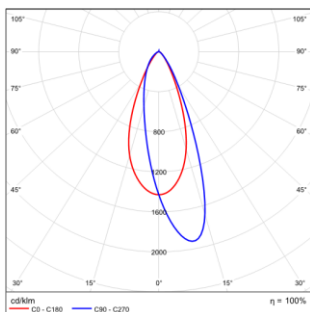

Remarks: ASR51WLD also can use the same accessories as ASR52WLD

LIGHT DISTRIBUTION@3000K DATA

Model: ASR52WLD06-DW930
BEAM ANGLE: Washer
Power: 8W
Lumens: 356lm
CBCP: /
EFFICACY: 45lm/W

Model: ASR52WLD12-DW930
BEAM ANGLE: Washer
Power: 15W
Lumens: 621lm
CBCP: /
EFFICACY: 41lm/W

Model: ASR52WLD18-DW930
BEAM ANGLE: Washer
POWER: 21W
LUMENS: 978lm
CBCP: /
EFFICACY: 47lm/W