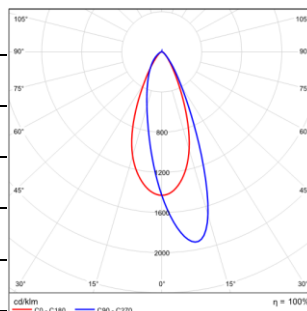

Remarks: ASR51WLD also can use the same accessories as ASR52WLD

LIGHT DISTRIBUTION@3000K DATA

Model: ASR52WLD06-DW930
BEAM ANGLE: Washer
Power: 8W
Lumens: 356lm
CBCP: /
EFFICACY: 45lm/W

Model: ASR52WLD12-DW930
BEAM ANGLE: Washer
Power: 15W
Lumens: 621lm
CBCP: /
EFFICACY: 41lm/W

Model: ASR52WLD18-DW930
BEAM ANGLE: Washer
POWER: 21W
LUMENS: 978lm
CBCP: /
EFFICACY: 47lm/W