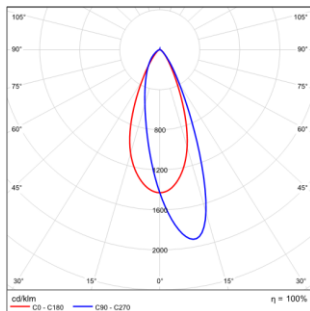

Product Specifications

- **Cut-out:** 106*50mm / 193*50mm / 280*50mm
- **Ceiling Thickness:** 5~25mm
- **LED Type:** High-Power LED
- **Source power:** 6W / 12W / 18W
- **Source Lm:** 3000K : 525lm / 1050lm / 1575lm
4000K : 555lm / 1110lm / 1665lm
- **LED Lifetime:** >50000h-L70 / B10-Ta25°C(LM-80/TM-21)
- **CCT/CRI:** 3000K / 4000K , > Ra90 和 Ra97 (> Ra95)
- **SDCM:** 3 SDCM
- **Input:** 220V~240V AC / 50Hz
- **Dimming:** 0-10V
- **Net Weight:** 0.5Kg / 0.7Kg / 0.9Kg without packing

Remarks: ASR51WLD also can use the same accessories as ASR52WLD

LIGHT DISTRIBUTION@3000K DATA

Model: ASR52WLD06-DW930
BEAM ANGLE: Washer
Power: 8W
Lumens: 356lm
CBCP: /
EFFICACY: 45lm/W

Model: ASR52WLD12-DW930
BEAM ANGLE: Washer
Power: 15W
Lumens: 621lm
CBCP: /
EFFICACY: 41lm/W

Model: ASR52WLD18-DW930
BEAM ANGLE: Washer
POWER: 21W
LUMENS: 978lm
CBCP: /
EFFICACY: 47lm/W