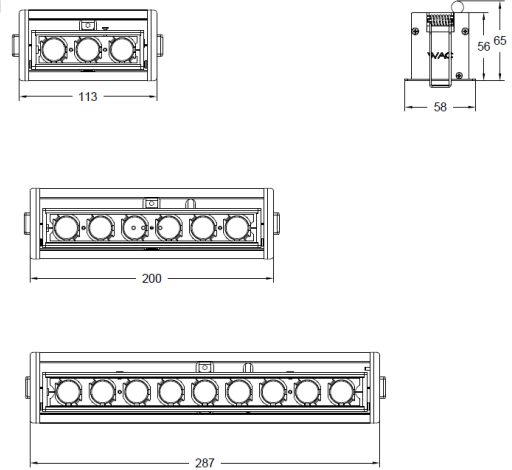

Line Drawing

Product Description

LEDme Wall Washer is a wall washer fixture for museum showcases. The size is small. Through a unique light design, it's suitable for wall wash.

Product features

- **Body Material:** Die-cast aluminum body
- **Optical System:** Lens+SUBOROSA optical system
- **Finish:** Electrostatically power coated White, Black
- Adjustable Angle: 355° horizontal aiming and 0-30° vertical aiming
- **Accessories:** /
- **Certification:** CCC
- **IP Rating:** IP20
- **Insulation Level:** Class II
- **Operating temperature:** -20°C~40°C

Product Specifications

- **Cut-out:** 106*50mm / 193*50mm / 280*50mm
- **Ceiling Thickness:** 5~25mm
- **LED Type:** High-Power LED
- **Source power:** 6W / 12W / 18W
- **Source Lm:** 3000K : 525lm / 1050lm / 1575lm
  4000K : 555lm / 1110lm / 1665lm
- **LED Lifetime:** >50000h-L70 / B10-Ta25°C(LM-80/TM-21)
- **CCT/CRI:** 3000K / 4000K , > Ra90 和 Ra97 (> Ra95)
- **SDCM:** 3 SDCM
- **Input:** 220V~240V AC / 50Hz
- **Dimming:** 0-10V
- **Net Weight:** 0.5Kg / 0.7Kg / 0.9Kg without packing

Order Model

Model	LED	Dimming	Beam	CRI	CCT	Finish	
ASR52W LEDme Wall Washer	LD06 6W	E On-Off	W Washer	9 90	30 3000K	WT White	
	LD12 12W	D 0-10V Dimming		A 97	40 4000K	BK Black	
	LD18 18W						
SR52W	LD12	D	W	9	30	WT	

Example: ASR52WLD12-DW930WT

WAC Lighting
www.waclighting.com (US)
www.waclighting.net (International)

Headquarters
44 Harbor Park Drive • Port Washington, NY
Phone (516) 515.5000 • Fax (516) 515.5050

WAC GROUP
TECHNOLOGY ILLUMINATED

WAC Lighting reserves the right to periodically design and update products. 2025-08-12