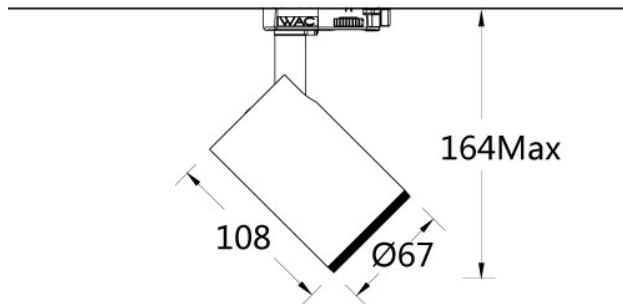

Nlpg F tcy lpi

Rt qf wev F guet lr v lpp

The SILO Wall Washer (WW) series LED track spotlights are suitable for the W three circuit track system, with a delicate design and no visible heat sink. The lamp body is made of die cast aluminum, with built-in flicker free driving appliances and a COB luminous module, providing a variety of standard color temperature options. They have excellent wall washing lighting and excellent color rendering performance, and are widely used in museums, art galleries, commercial spaces, hotels, retail and other places.

Product Features

- Body Material: Aluminum alloy die-casting
- Optical System: Doublet lens
- Finish: Static electricity powder coating
- Adjustable Angle: horizontal 0°~35°; vertical 0~90°
- Accessories: light shield
- Certification: CCC
- IP Rating: IP20
- Insulation Level: Class I
- Operating Temperature: -20°C~40°C
- Net Weight: 0.5Kg without packing

Product Specifications

- LED type: COB
- LED power: 6W or 12W
- Source LM: 2700K: 760lm (6W) / 1260lm (12W)
  3000K: 800lm (6W) / 1330lm (12W)
  4000K: 850lm (6W) / 1410lm (12W)
  5000K: 860lm (6W) / 1420lm (12W)
- LED lifetime: >50000h-L70 / B10-Ta25°C(LM-80/TM-21)
- CCT/CRI: 2700K / 3000K / 4000K / 5000K , >Ra90
- SDCM: 3 SDCM
- Input: 220V~240V AC / 50Hz
- Dimming: built in dimming (dimming Range 10%~100%) , 0-10V dimming (must undergo compatibility testing with the project site)

Order model

Model	LED	Dimming	Beam	CRI	CCT	Finish
ATL15W SILO WW	LM06 COB 6W	O On-board	W Washer	9 90	27 2700K	WT White BK Black
	LM12 COB 12W	D 0-10V			30 3000K	
					40 4000K	
					50 5000K	
ATL15W	LM12	O	W	9	30	WT

Example: ATL15WLM12-OW930WT