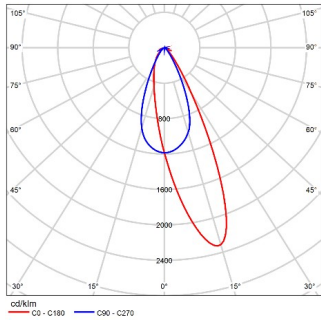

## LIGHT DISTRIBUTION@3000K LUMINAIRE DATA

MODEL: ATL17WLM34-OW930

BEAM ANGLE: WALL WASHING

POWER: 38W

LUMENS: 2464lm

CBCP: /

EFFICACY: 65lm/W