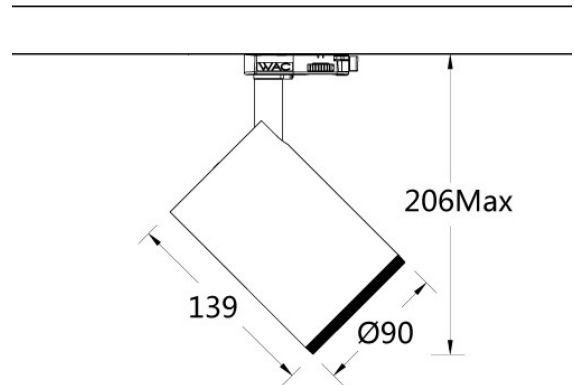

Product Features

- Body Material: Aluminum alloy die-casting
- Optical System: Doublet lens
- Finish: Static electricity powder coating
- Adjustable Angle: horizontal 0°~35°; vertical 0~90°
- Accessories: light shield
- Certification: CCC
- IP Rating: IP20
- Insulation Level: Class I
- Operating Temperature: -20°C~40°C
- Net Weight: 0.5Kg without packing

## W Track Luminaires

PROJECT:

TYPE:

Product Image

Line Drawing

### Product Features

- Body Material: Aluminum alloy die-casting
- Optical System: doublet lens
- Finish: static electricity powder coating
- Adjustable Angle: level 0-355°; vertical 0-90°
- Accessories: light shield
- Certification: CCC
- IP Rating: IP20
- Insulation Level: Class I
- Operating Temperature: -20°C~40°C
- Net Weight: 1.0Kg without packing