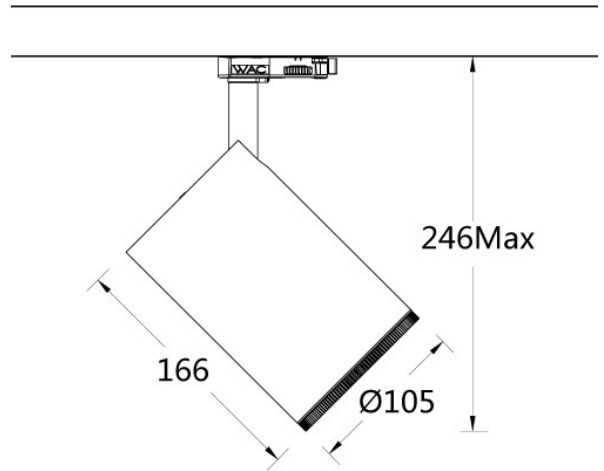

Line Drawing

Product Description

The SILO Wall Washer (WW) series LED track spotlights are suitable for the W three circuit track system, with a delicate design and no visible heat sink. The lamp body is made of die cast aluminum, with built-in flicker free driving appliances and a COB luminous module, providing a variety of standard color temperature options. They have excellent wall washing lighting and excellent color rendering performance, and are widely used in museums, art galleries, commercial spaces, hotels, retail and other places.

Product Features

- Body Material: Aluminum alloy die-casting
- Optical System: Doublet lens
- Finish: Static electricity powder coating
- Adjustable Angle: level 0-355° vertical 0-90°
- Accessories: Light shield
- Certification: CCC
- IP Rating: IP20
- Insulation Level: Class I
- Operating Temperature: -20°C~40°C
- Net Weight: 1.4Kg without packing

Product Specifications

- LED Type: COB
- LED power: 34W
- Source Lm: 3390lm (2700K) / 3530lm (3000K)
  3710lm (4000K) / 3880lm (5000K)
- LED Lifetime: >50000h-L70 / B10-Ta25°C(LM-80/TM-21)
- CCT/CRI: 2700K / 3000K / 4000K / 5000K , >Ra90
- SDCM: 3 SDCM
- Input: 220V~240V AC / 50Hz
- Dimming: built in knob dimming (10%~100%)、DALI
  1-10V dimming (compatibility testing must be conducted with the project site in advance)

Order model

Model	LED	Dimming	Beam	CRI	CCT	Finish
ATL17W SILO WW	LM34 COB 34W	O On-board D 0-10V A DALI	W Washer	9 90	27 2700K 30 3000K 40 4000K 50 5000K	WT White BK Black
ATL17W	LM34	O	W	9	30	WT

Example: ATL17WLM34-OW930WT

WAC Lighting
www.waclighting.com (US)
www.waclighting.net (International)

Headquarters
44 Harbor Park Drive • Port Washington, NY
Phone (516) 515.5000 • Fax (516) 515.5050

WAC GROUP
TECHNOLOGY ILLUMINATED

WAC Lighting reserves the right to periodically design and update products. 2025-08-12