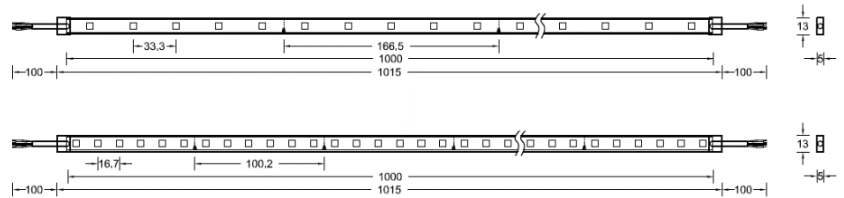

INVISILED RGB - MODEL: ALED-TCE

WAC ARCHITECTURAL

Linear Luminaires

PROJECT:

TYPE:

Product Image

Line Drawing

Product Description

Product Features

- Body Material: Flexible copper FPCB board, high-quality silicone sleeve
- IP Rating: IP44
- Operating Temperature: -20°C~50°C

Product Specifications

- LED Type: SMD
- Source Power: 6W 12W
- LED Lifetime: >36000h-L70 /B10-Ta25°C(LM-80/TM-21)
- CCT/CRI: RGB
- Input: 24V DC
- Dimming: 0-10V/DMX512/DALI
- Net Weight: 0.1Kg without packing

Order Model

Model	LED	Length	Feature	Series
ALED-TCE	06 6W/M	10 1M	T Tube	RGB
InvisiLED	12 12W/M	30 3M		

Example: ALED-TCE-0610T-RGB