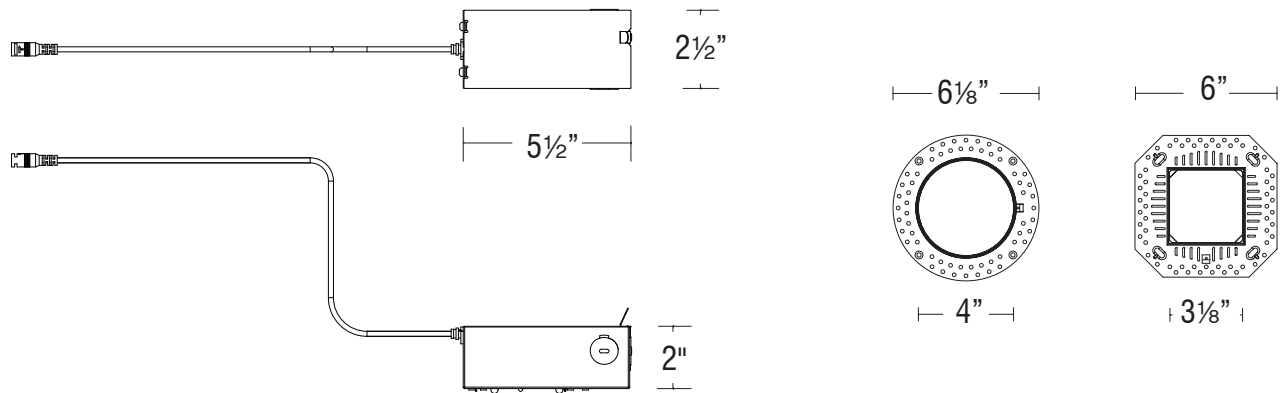

### 4" Trim Remodel Housing

R4FRRL | R4FSRL

Fixture Type: \_\_\_\_\_  
 Project: \_\_\_\_\_  
 Catalog#: \_\_\_\_\_  
 Location: \_\_\_\_\_

#### LINE DRAWING

#### PRODUCT DESCRIPTION

The FQ Recessed series offers a complete line of high performance LED luminaires that provide outstanding functionality and quality. The FQ series features superlative glare control with 30° shielding, 45° vertical tilting, and uniform floor-to-ceiling wall washing. Multiple power level options and a full line of round and square, trimmed and trimless luminaires offer versatile solutions for various lighting applications. Easy to order, install, and service.

#### SPECIFICATIONS

**Mounting:** Ceiling cut out (Round): Ø 4 3/4" ○  
 Ceiling cut out (Square): 4 3/4" x 4 3/4" □  
 Accommodates 1/2" - 1" ceiling thickness

**Construction:** 20 gauge galvanized sheet with die-cast spackle flange included