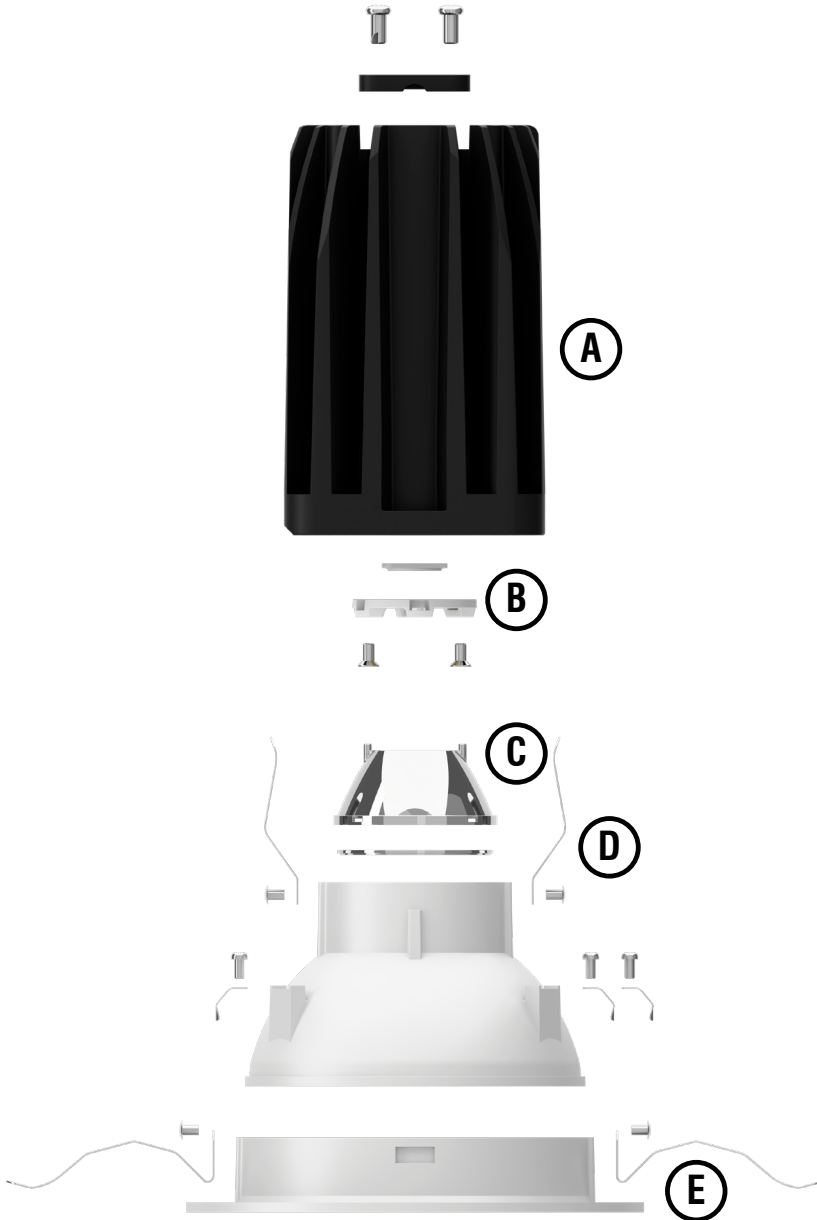

**DIMENSIONAL DIAGRAMS**

**New Construction - Round Trim**

**New Construction - Round Trimless**

**New Construction - Square Trim**

**New Construction - Square Trimless**

## 4" Downlight

R4FRDT | R4FRDL | R4FSDT | R4FSDL

Fixture Type: \_\_\_\_\_

Project: \_\_\_\_\_

Catalog#: \_\_\_\_\_

Location: \_\_\_\_\_

### EXPLODED VIEW DIAGRAM

Exploded View	
<b>A</b>	<b>Heat Sink</b>
<b>B</b>	<b>LED</b>
<b>C</b>	<b>Reflector</b>
<b>D</b>	<b>Lens</b>
<b>E</b>	<b>Trim</b>