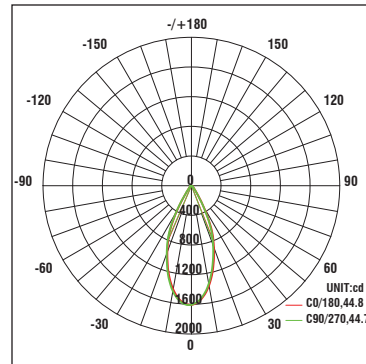

Flood Beam: 42° Beam