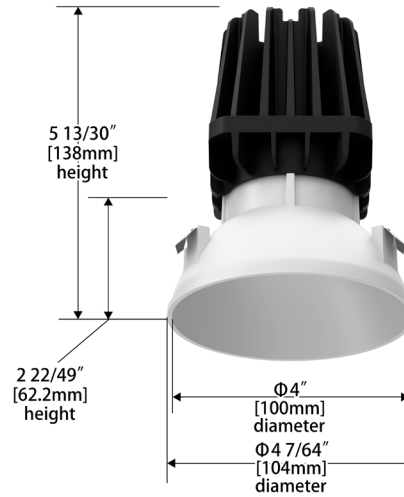

Round Trimless (R4FRDL)