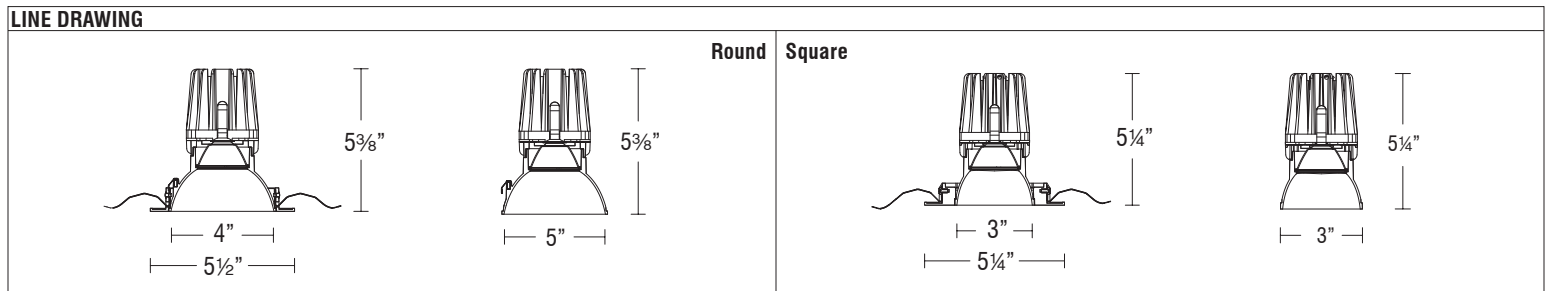

FQ Color Changing 4" Downlight

R4FRDT | R4FRDL | R4FSDT | R4FSDL

Fixture Type: _____
Project: _____
Catalog#: _____
Location: _____

PRODUCT DESCRIPTION
Full Visible Spectrum color-tuning LEDs feature improved efficacy and lumens, as well as refined optical technology that offers human-centric recessed downlighting, catering to the needs of the modern technologist and integrator. Choose any color you can imagine, including the crispest white light or the softest pastel, with the ability to control gradients of saturated colors and a Tunable White CCT range from 1800-6500K.