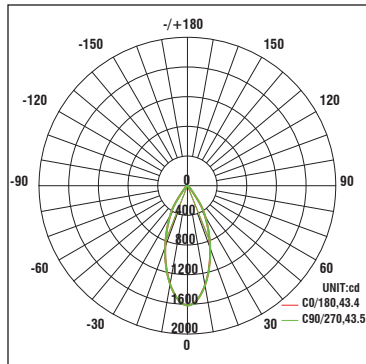

Flood Beam: 42° Beam