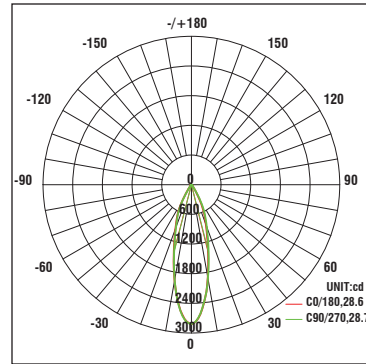

SQUARE

Narrow Flood Beam: 27° Beam