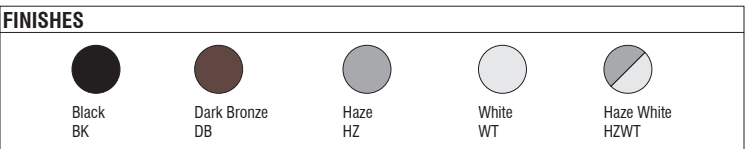

## FQ Color Changing 4" Downlight

R4FRDT | R4FRDL | R4FSDT | R4FSDL

Fixture Type: \_\_\_\_\_  
 Project: \_\_\_\_\_  
 Catalog#: \_\_\_\_\_  
 Location: \_\_\_\_\_

**PRODUCT DESCRIPTION**  
 Full Visible Spectrum color-tuning LEDs feature improved efficacy and lumens, as well as refined optical technology that offers human-centric recessed downlighting, catering to the needs of the modern technologist and integrator. Choose any color you can imagine, including the crispest white light or the softest pastel, with the ability to control gradients of saturated colors and a Tunable White CCT range from 1800-6500K.

**SPECIFICATIONS**

**Construction:** Durable die-cast self flanged aluminum construction

**Mounting:** Heavy gauge retention clips support trim firmly  
 Ceiling cut out (Round): Trim  $\varnothing$  4 3/4"   
 Trimless  $\varnothing$  4 3/4"   
 Ceiling cut out (Square): Trim 4 3/4" x 4 3/4"   
 Trimless 4 3/4" x 4 3/4"   
 Accommodates 1/2" - 1" ceiling thickness