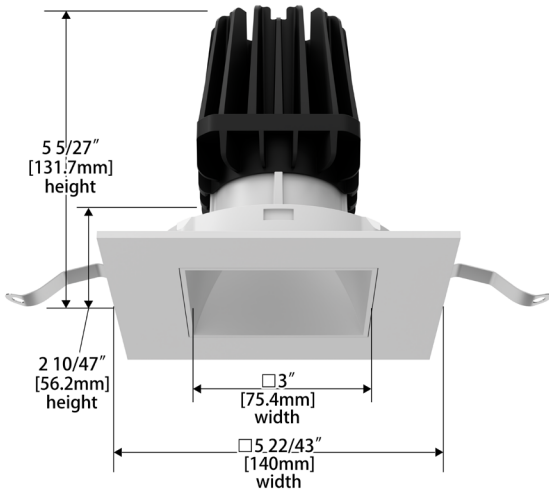

Square Trim (R4FSDT)