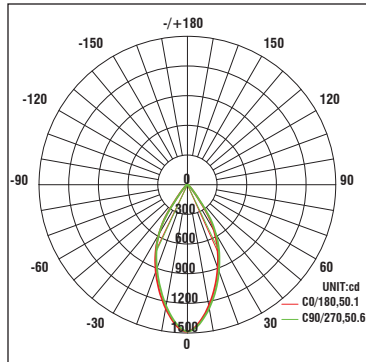

Wide Flood Beam: 55° Beam