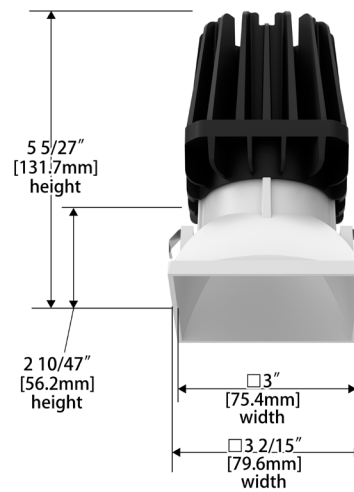

Square Trimless (R4FSDL)