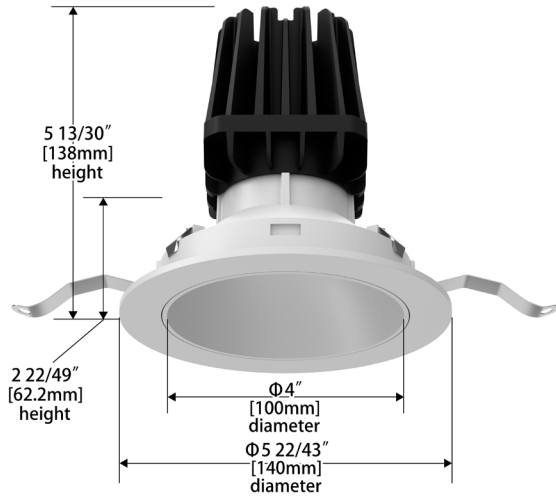

FQ Color Changing
4" Downlight

R4FRDT | R4FRDL | R4FSDT | R4FSDL

Fixture Type: _____
Project: _____
Catalog#: _____
Location: _____

DIMENSIONAL DIAGRAMS

Round Trim (R4FRDT)