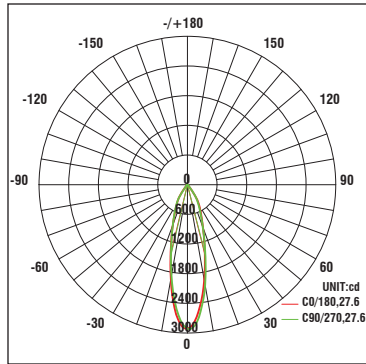

FQ Color Changing

4" Downlight

R4FRDT | R4FRDL | R4FSDT | R4FSDL

Fixture Type: _____

Project: _____

Catalog#: _____

Location: _____

PERFORMANCE DATA

Polar Candela Distribution Charts

Samples shown from a trimmed fixture set to 3000K.

ROUND

Narrow Flood Beam: 27° Beam