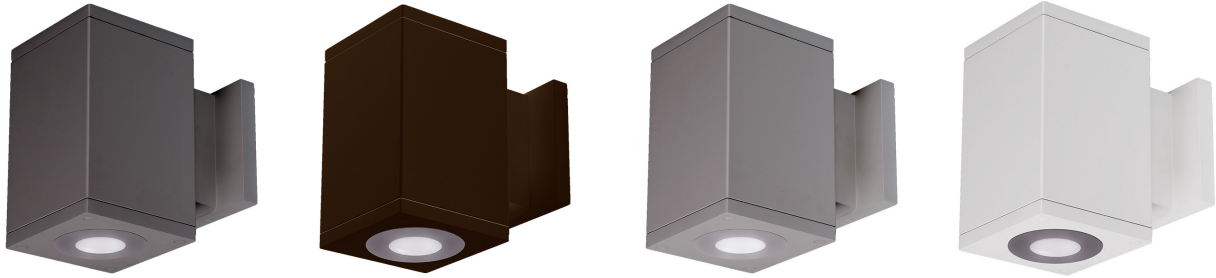

CUBE

5" Ultra Narrow Single Wall Mount

DC-WS05-U

Fixture Type: _____
 Project: _____
 Catalog#: _____
 Location: _____

LINE DRAWING

PRODUCT DESCRIPTION

Precise engineering using the latest energy efficient LED technology with a built-in ultra narrow beam precision optics. An appealing cubical profile perfect for accent lighting.

SPECIFICATIONS

Construction: Durable die-cast aluminum construction
Mounting: Wall mounted

Light Source: High output 3-step Mac Adam Ellipse COB
 Rated life of 80,000 hours at L70

Input: Universal 120-277V AC 50/60 Hz

Standards: IP65 rated, ETL & cETL wet location listed
Warranty: 5 year WAC Lighting guaranteed warranty

BEAM ANGLES

FINISHES

Beam	Beam Angle	Color Temp	CRI	Reference Lumens	Output ¹ CBCP	Light Direction
U Ultra Narrow	6°	827	2700K	85	125	1182
		830	3000K	85	145	1363
		835	3500K	85	150	1411
		840	4000K	85	155	1462
						B Towards

CUBE

5" Ultra Narrow Single Wall Mount

DC-WS05-U

Fixture Type: _____

Project: _____

Catalog#: _____

Location: _____

ORDERING INFORMATION