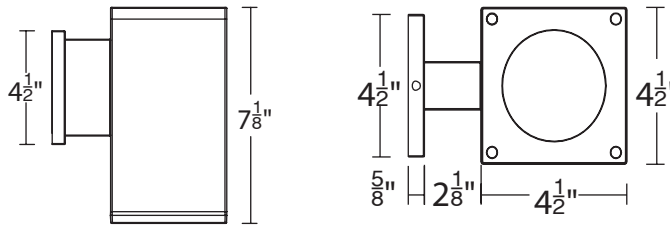

CUBE

5" Ultra Narrow Single Wall Mount

DC-WS05-U

Fixture Type: _____
 Project: _____
 Catalog#: _____
 Location: _____

LINE DRAWING

PRODUCT DESCRIPTION

Precise engineering using the latest energy efficient LED technology with a built-in ultra narrow beam precision optics. An appealing cubical profile perfect for accent lighting.

SPECIFICATIONS

Construction: Durable die-cast aluminum construction
Mounting: Wall mounted

Light Source: High output 3-step Mac Adam Ellipse COB
 Rated life of 80,000 hours at L70

Input: Universal 120-277V AC 50/60 Hz

CONFIGURATION TABLE				
Model & Size	Beam	Color Temperature & CRI	Light Direction	Housing Finish
DC-WS05 (11W)	U - 6°	827 - 2700K - 85	B - Towards	BK - BLACK
		830 - 3000K - 85		BZ - BRONZE
		835 - 3500K - 85		GH - GRAPHITE
		840 - 4000K - 85		WT - WHITE