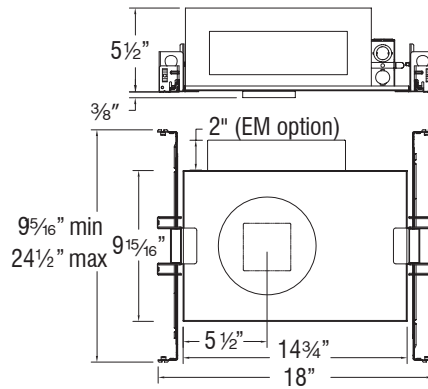

Volta

Tunable White - 2" Trim Housings

R2RNT | R2SNT | R2BRT

Fixture Type: _____
Project: _____
Catalog#: _____
Location: _____

LINE DRAWING

Round

Square

Remodel

PRODUCT DESCRIPTION

Volta LED downlight series represents an innovation in design and technology for architectural lighting. This high lumen and adaptable family of fixtures with a comprehensive set of round and square fittings, affords a sustainable solution for commercial, corporate, and upscale residential applications.

SPECIFICATIONS

- **Mounting:** Universal mounting brackets and hanger bars
  Ceiling cut out (Round): Trim $\text{Ø } 3\frac{9}{16}"$
  Ceiling cut out (Square): Trim $3\frac{9}{16}" \times 3\frac{9}{16}"$
  Accommodates $\frac{1}{2}" - 1\frac{1}{2}"$ ceiling thickness
- **Input:** Universal 120-277V AC, 50/60 Hz
- **Dimming:** 2 Channel 0-10V: 100-0.1%
  2 Channel DMX512-A with RDM: 100-0.1%
- **Emergency:** EM fixtures provided with integral Emergency battery back up with 24" lead wire remote test switch. Provides at least 90 minutes of 8W illumination during emergency operation
- **Standards:** ETL & cETL, Chicago Plenum, IC-rated, Airtight (see list)
- **Warranty:** 5 year WAC Lighting guaranteed warranty