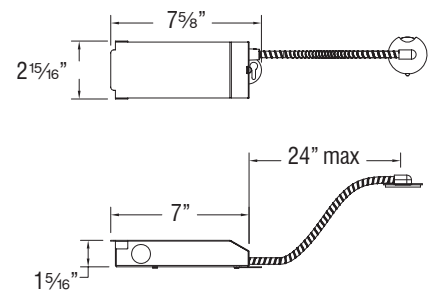

Volta

Tunable White - 2" Trim Housings

R2RNT | R2SNT | R2BRT

Fixture Type: _____
 Project: _____
 Catalog#: _____
 Location: _____

LINE DRAWING

Round

Square

Remodel

SPECIFICATIONS

- Mounting:** Universal mounting brackets and hanger bars
 Ceiling cut out (Round): Trim $\text{Ø } 3\frac{9}{16}"$
 Ceiling cut out (Square): Trim $3\frac{9}{16}" \times 3\frac{9}{16}"$
 Accommodates $\frac{1}{2}" - 1\frac{1}{2}"$ ceiling thickness
- Input:** Universal 120-277V AC, 50/60 Hz
- Dimming:** 2 Channel 0-10V: 100-0.1%
 2 Channel DMX512-A with RDM: 100-0.1%
- Emergency:** EM fixtures provided with integral Emergency battery back up with 24" lead wire remote test switch. Provides at least 90 minutes of 8W illumination during emergency operation
- Standards:** ETL & cETL, Chicago Plenum, IC-rated, Airtight (see list)
- Warranty:** 5 year WAC Lighting guaranteed warranty

Volta

Tunable White - 2" Trim Housings

R2RNT | R2SNT | R2BRT

Fixture Type: _____
 Project: _____
 Catalog#: _____
 Location: _____

INSTALLATION

TRIMMED INSTALLATION

Trim Model	Trim Description	Ceiling Thickness		
		1/2"	1"	1 1/2"
R2RD2T R2SD2T	<i>Downlight</i>	Yes	Yes	Yes
R2RD1T R2SD1T	<i>Shallow Regressed Downlight</i>	Yes	Yes	Yes
R2RAT/ R2RPT R2SAT/ R2SPT	<i>Adjustable/ Pinhole</i>	Yes, to 45°	Yes, to 35°	Yes, to 20°
R2RWT R2SWT	<i>Wall Wash</i>	Yes	Yes	No