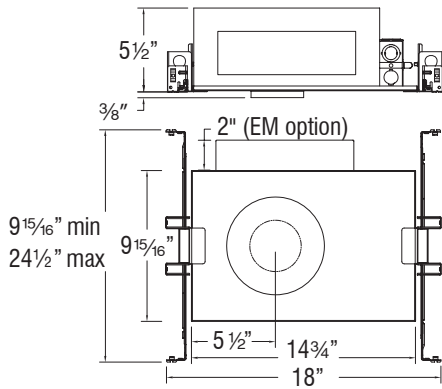

Volta

Tunable White - 2" Trim Housings

R2RNT | R2SNT | R2BRT

Fixture Type: _____
Project: _____
Catalog#: _____
Location: _____

LINE DRAWING

Round

Square

Remodel

PRODUCT DESCRIPTION

Volta LED downlight series represents an innovation in design and technology for architectural lighting. This high lumen and adaptable family of fixtures with a comprehensive set of round and square fittings, affords a sustainable solution for commercial, corporate, and upscale residential applications.

SPECIFICATIONS

- **Mounting:** Universal mounting brackets and hanger bars
  Ceiling cut out (Round): Trim $\text{Ø } 3\frac{9}{16}"$
  Ceiling cut out (Square): Trim $3\frac{9}{16}" \times 3\frac{9}{16}"$
  Accommodates $\frac{1}{2}" - 1\frac{1}{2}"$ ceiling thickness
- **Input:** Universal 120-277V AC, 50/60 Hz
- **Dimming:** 2 Channel 0-10V: 100-0.1%
  2 Channel DMX512-A with RDM: 100-0.1%
- **Emergency:** EM fixtures provided with integral Emergency battery back up with 24" lead wire remote test switch. Provides at least 90 minutes of 8W illumination during emergency operation
- **Standards:** ETL & cETL, Chicago Plenum, IC-rated, Airtight (see list)
- **Warranty:** 5 year WAC Lighting guaranteed warranty