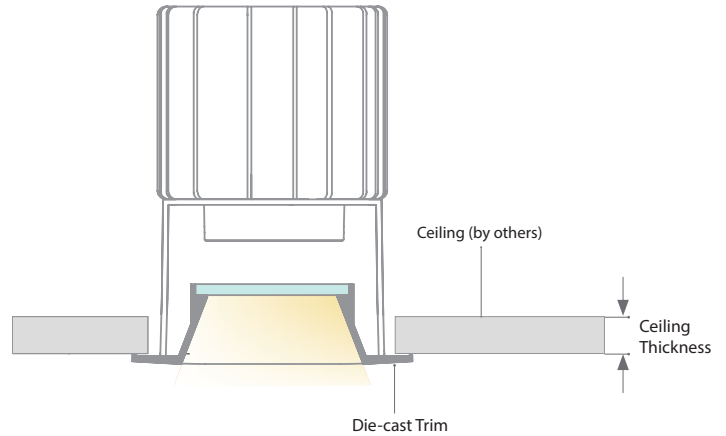

Volta

Tunable White - 2" Trim Housings

R2RNT | R2SNT | R2BRT

Fixture Type: _____
 Project: _____
 Catalog#: _____
 Location: _____

INSTALLATION

TRIMMED INSTALLATION

Trim Model	Trim Description	Ceiling Thickness		
		1/2"	1"	1 1/2"
R2RD2T R2SD2T	<i>Downlight</i>	Yes	Yes	Yes
R2RD1T R2SD1T	<i>Shallow Regressed Downlight</i>	Yes	Yes	Yes
R2RAT/ R2RPT R2SAT/ R2SPT	<i>Adjustable/ Pinhole</i>	Yes, to 45°	Yes, to 35°	Yes, to 20°
R2RWT R2SWT	<i>Wall Wash</i>	Yes	Yes	No

WOOD AND METAL CEILING INSTALLATION

Adapter Model	Trim Model	Trim Description	Ceiling Thickness		
			1/2"	1"	1 1/2"
R2R-ADP1 Round Up to 1"	R2RD2T R2RD1T	Downlight	Yes	Yes	N/A
	R2RWT	Wall Wash	Yes	Yes	N/A
	R2RAT R2RPT	Adjustable/Pinhole	Yes, to 45°	Yes, to 45°	N/A
R2R-ADP2 Round Up to 2"	R2RD2T R2RD1T	Downlight	Yes	Yes	Yes
	R2RWT	Wall Wash	No	No	No
	R2RAT R2RPT	Adjustable/Pinhole	Yes, to 30°	Yes, to 30°	Yes, to 30°
R2S-ADP1 Square Up to 1"	R2SD2T R2SD1T	Downlight	Yes	Yes	N/A
	R2SWT	Wall Wash	Yes	Yes	N/A
	R2SAT R2SPT	Adjustable/Pinhole	Yes, to 45°	Yes, to 45°	N/A
R2S-ADP2 Square Up to 2"	R2SD2T R2SD1T	Downlight	Yes	Yes	Yes
	R2SWT	Wall Wash	No	No	No
	R2SAT R2SPT	Adjustable/Pinhole	Yes, to 30°	Yes, to 30°	Yes, to 30°