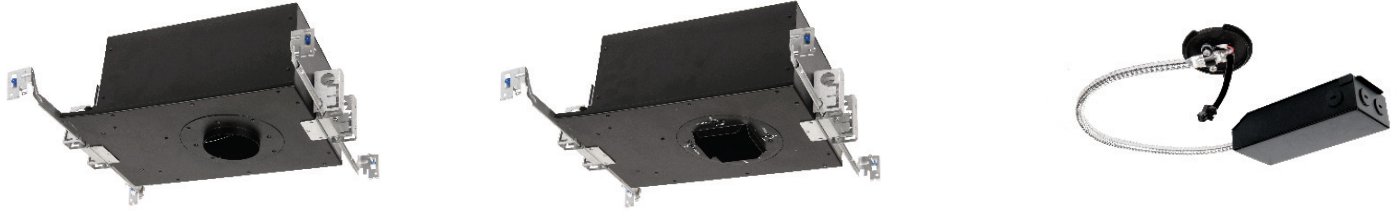

Volta

Tunable White - 2" Trim Housings

R2RNT | R2SNT | R2BRT

Fixture Type: _____
 Project: _____
 Catalog#: _____
 Location: _____

LINE DRAWING

Round

Square

Remodel

PRODUCT DESCRIPTION

Volta LED downlight series represents an innovation in design and technology for architectural lighting. This high lumen and adaptable family of fixtures with a comprehensive set of round and square fittings, affords a sustainable solution for commercial, corporate, and upscale residential applications.

SPECIFICATIONS

- Mounting:** Universal mounting brackets and hanger bars
 Ceiling cut out (Round): Trim $\text{Ø } 3\frac{9}{16}"$
 Ceiling cut out (Square): Trim $3\frac{9}{16}" \times 3\frac{9}{16}"$
 Accommodates $\frac{1}{2}" - 1\frac{1}{2}"$ ceiling thickness
- Input:** Universal 120-277V AC, 50/60 Hz
- Dimming:** 2 Channel 0-10V: 100-0.1%
 2 Channel DMX512-A with RDM: 100-0.1%
- Emergency:** EM fixtures provided with integral Emergency battery back up with 24" lead wire remote test switch. Provides at least 90 minutes of 8W illumination during emergency operation
- Standards:** ETL & cETL, Chicago Plenum, IC-rated, Airtight (see list)
- Warranty:** 5 year WAC Lighting guaranteed warranty

Volta

Tunable White - 2" Trim Housings

R2RNT | R2SNT | R2BRT

Fixture Type: _____
 Project: _____
 Catalog#: _____
 Location: _____

INSTALLATION

TRIMMED INSTALLATION

Trim Model	Trim Description	Ceiling Thickness		
		1/2"	1"	1 1/2"
R2RD2T R2SD2T	<i>Downlight</i>	Yes	Yes	Yes
R2RD1T R2SD1T	<i>Shallow Regressed Downlight</i>	Yes	Yes	Yes
R2RAT/ R2RPT R2SAT/ R2SPT	<i>Adjustable/ Pinhole</i>	Yes, to 45°	Yes, to 35°	Yes, to 20°
R2RWT R2SWT	<i>Wall Wash</i>	Yes	Yes	No