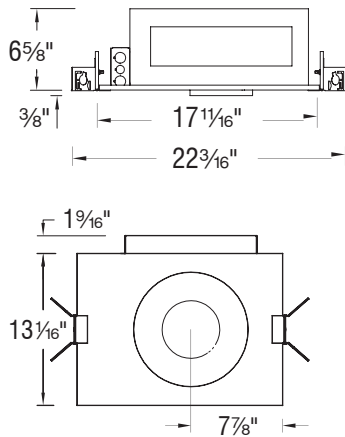

#### LINE DRAWING

Round Square

#### SPECIFICATIONS

**Mounting:** Universal mounting brackets and hanger bars  
 Ceiling cut out (Round): Trim  $\varnothing$  5 1/8"  $\bigcirc$   
 Ceiling cut out (Square): Trim 5 1/8" x 5 1/8"  $\square$   
 Accommodates 1/2" - 1 1/2" ceiling thickness