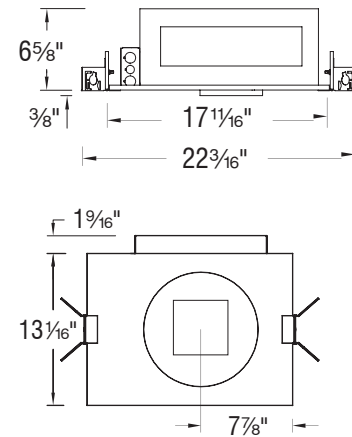

#### LINE DRAWING

Round Square

#### SPECIFICATIONS

**Mounting:** Universal mounting brackets and hanger bars  
 Ceiling cut out (Round): Trim  $\varnothing$  5 1/8"  $\bigcirc$   
 Ceiling cut out (Square): Trim 5 1/8" x 5 1/8"  $\square$   
 Accommodates 1/2" - 1 1/2" ceiling thickness