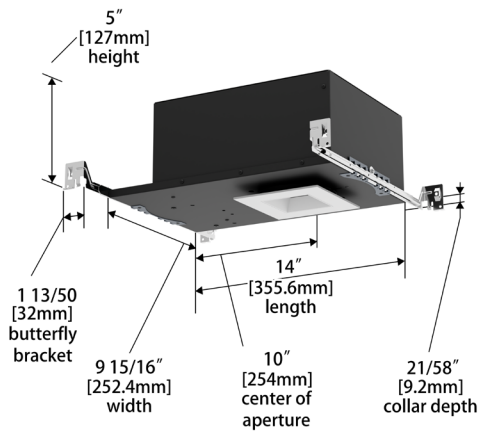

FQ Tunable White
4" Wall Wash

R4FRWT | R4FRWL | R4FSWT | R4FSWL

Fixture Type: _____
 Project: _____
 Catalog#: _____
 Location: _____

DIMENSIONAL DIAGRAMS

Round Trim (R4FRWT)

Round Trimless (R4FRWL)

Square Trim (R4FSWT)

Square Trimless (R4FSWL)

FQ Tunable White
4" Wall Wash

R4FRWT | R4FRWL | R4FSWT | R4FSWL

Fixture Type: _____
 Project: _____
 Catalog#: _____
 Location: _____

DIMENSIONAL DIAGRAMS

New Construction - Round Trim

New Construction - Round Trimless

New Construction - Square Trim

New Construction - Square Trimless