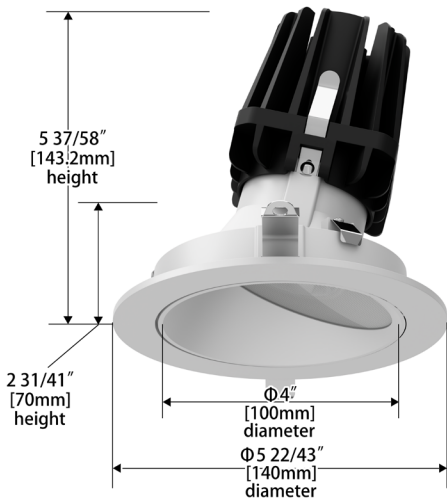

SPECIFICATIONS

Construction:	Durable die-cast self flanged aluminum construction
Mounting:	Heavy gauge retention clips support trim firmly Ceiling cut out (Round): Trim \varnothing 4 3/4" \bigcirc Trimless \varnothing 4 3/4" \bigcirc Ceiling cut out (Square): Trim 4 3/4" x 4 3/4" \square Trimless 4 3/4" x 4 3/4" \square Accommodates 1/2" - 1" ceiling thickness
Light Source:	High output 3-step Mac Adam Ellipse COB Rated life of 50,000 hours at L70
Input:	Universal 120-277V AC, 50/60 Hz
Dimming:	2CH 0-10V, DMX512-A: 100-0.1%
Maximum Delivered Output:	Up to 1,367 lm (Round Asymmetric, 26W, 4000K, CRI 90)
Operating Temperature:	-4°F to 104°F (-20°C to 40°C)
Standards:	ETL & cETL Wet location listed, Title 24 JA8 Compliant
Warranty:	5 year WAC Lighting guaranteed warranty

Round Fixture	Angle	UGR Range
Asymmetric	-	≤28

Square Fixture	Angle	UGR Range
Asymmetric	-	≤26

Lumens and CBCP Multiplier Table

Use the below table to determine lumens and CBCP values for the combinations of power, color temperature, and CRI values.

FQ Tunable White
4" Wall Wash

R4FRWT | R4FRWL | R4FSWT | R4FSWL

Fixture Type: _____
 Project: _____
 Catalog#: _____
 Location: _____

DIMENSIONAL DIAGRAMS

Round Trim (R4FRWT)

Round Trimless (R4FRWL)

Square Trim (R4FSWT)

Square Trimless (R4FSWL)

FQ Tunable White
4" Wall Wash

R4FRWT | R4FRWL | R4FSWT | R4FSWL

Fixture Type: _____
 Project: _____
 Catalog#: _____
 Location: _____

DIMENSIONAL DIAGRAMS

New Construction - Round Trim