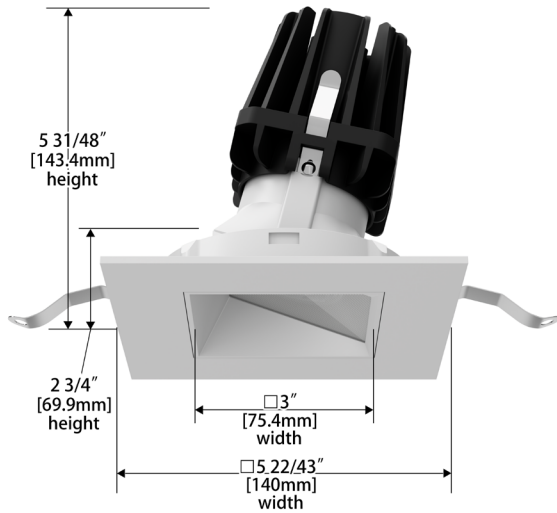

FQ Tunable White
4" Wall Wash

R4FRWT | R4FRWL | R4FSWT | R4FSWL

Fixture Type: _____
 Project: _____
 Catalog#: _____
 Location: _____

DIMENSIONAL DIAGRAMS

Round Trim (R4FRWT)

Round Trimless (R4FRWL)

Square Trim (R4FSWT)

Square Trimless (R4FSWL)

FQ Tunable White
4" Wall Wash

R4FRWT | R4FRWL | R4FSWT | R4FSWL

Fixture Type: _____
 Project: _____
 Catalog#: _____
 Location: _____

DIMENSIONAL DIAGRAMS

New Construction - Round Trim