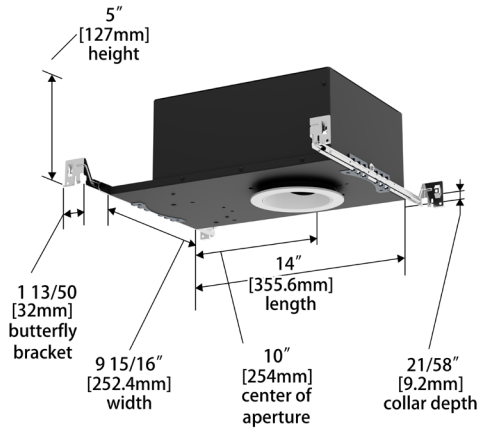

FQ Tunable White
4" Wall Wash

R4FRWT | R4FRWL | R4FSWT | R4FSWL

Fixture Type: _____
 Project: _____
 Catalog#: _____
 Location: _____

DIMENSIONAL DIAGRAMS

Round Trim (R4FRWT)

Round Trimless (R4FRWL)

Square Trim (R4FSWT)

Square Trimless (R4FSWL)

FQ Tunable White
4" Wall Wash

R4FRWT | R4FRWL | R4FSWT | R4FSWL

Fixture Type: _____
 Project: _____
 Catalog#: _____
 Location: _____

DIMENSIONAL DIAGRAMS

New Construction - Round Trim

New Construction - Round Trimless

New Construction - Square Trim

New Construction - Square Trimless