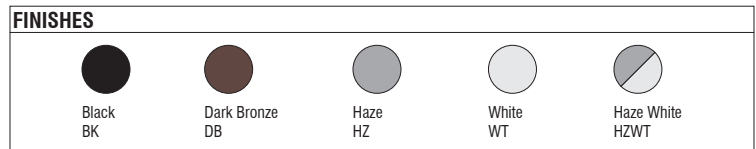

FQ Tunable White 4" Wall Wash

R4FRWT | R4FRWL | R4FSWT | R4FSWL

Fixture Type: _____
 Project: _____
 Catalog#: _____
 Location: _____

PRODUCT DESCRIPTION
 FQ (Function + Quality) Experience simplicity and versatility with FQ 4" recessed luminaires. The fixtures merge modern design with world-class performance to achieve the ultimate in function and flexibility. Enjoy the benefits of two fixtures in one with Tunable White 1800-4000K and Dim-to-Warm 3000K-1800K features built into each luminaire, allowing you to customize the best light to illuminate dining areas, great rooms, primary bedrooms, kitchens, and baths on the fly. Deep regressed light sources deliver a glare-free, quiet ceiling aesthetic for a clean architectural look while providing a robust output from a diminutive source.

SPECIFICATIONS

Construction:	Durable die-cast self flanged aluminum construction
Mounting:	Heavy gauge retention clips support trim firmly Ceiling cut out (Round): Trim \varnothing 4 3/4" \bigcirc Trimless \varnothing 4 3/4" \bigcirc Ceiling cut out (Square): Trim 4 3/4" x 4 3/4" \square Trimless 4 3/4" x 4 3/4" \square Accommodates 1/2" - 1" ceiling thickness
Light Source:	High output 3-step Mac Adam Ellipse COB Rated life of 50,000 hours at L70
Input:	Universal 120-277V AC, 50/60 Hz
Dimming:	2CH 0-10V, DMX512-A: 100-0.1%
Maximum Delivered Output:	Up to 1,367 lm (Round Asymmetric, 26W, 4000K, CRI 90)
Operating Temperature:	-4°F to 104°F (-20°C to 40°C)
Standards:	ETL & cETL Wet location listed, Title 24 JA8 Compliant
Warranty:	5 year WAC Lighting guaranteed warranty

Lumens and CBCP are reference values for a trim fixture with 3 housing set to 3000K Color Temperature. Refer to Multiplier Table in Performance Data to determine other outputs.

FQ Tunable White 4" Wall Wash