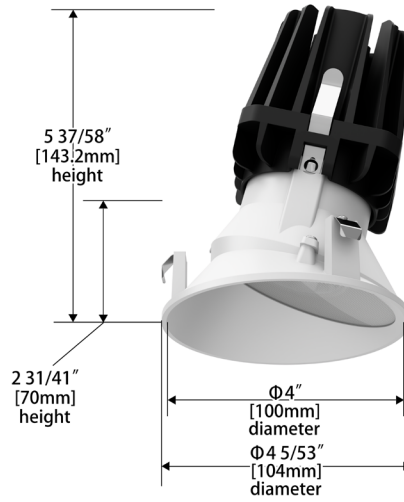

SPECIFICATIONS

Construction:	Durable die-cast self flanged aluminum construction
Mounting:	Heavy gauge retention clips support trim firmly Ceiling cut out (Round): Trim \varnothing 4 3/4" \bigcirc Trimless \varnothing 4 3/4" \bigcirc Ceiling cut out (Square): Trim 4 3/4" x 4 3/4" \square Trimless 4 3/4" x 4 3/4" \square Accommodates 1/2" - 1" ceiling thickness
Light Source:	High output 3-step Mac Adam Ellipse COB Rated life of 50,000 hours at L70
Input:	Universal 120-277V AC, 50/60 Hz
Dimming:	2CH 0-10V, DMX512-A: 100-0.1%
Maximum Delivered Output:	Up to 1,367 lm (Round Asymmetric, 26W, 4000K, CRI 90)
Operating Temperature:	-4°F to 104°F (-20°C to 40°C)
Standards:	ETL & cETL Wet location listed, Title 24 JA8 Compliant
Warranty:	5 year WAC Lighting guaranteed warranty

FQ Tunable White
4" Wall Wash

R4FRWT | R4FRWL | R4FSWT | R4FSWL

Fixture Type: _____
 Project: _____
 Catalog#: _____
 Location: _____

DIMENSIONAL DIAGRAMS

Round Trim (R4FRWT)

Round Trimless (R4FRWL)

Square Trim (R4FSWT)

Square Trimless (R4FSWL)

FQ Tunable White
4" Wall Wash

R4FRWT | R4FRWL | R4FSWT | R4FSWL

Fixture Type: _____
 Project: _____
 Catalog#: _____
 Location: _____

DIMENSIONAL DIAGRAMS

New Construction - Round Trim