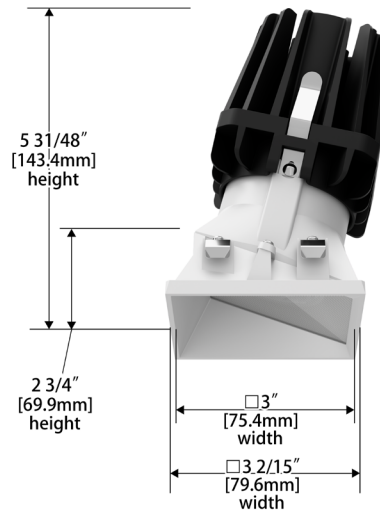

SPECIFICATIONS

Construction:	Durable die-cast self flanged aluminum construction
Mounting:	Heavy gauge retention clips support trim firmly Ceiling cut out (Round): Trim \varnothing 4 3/4" \bigcirc Trimless \varnothing 4 3/4" \bigcirc Ceiling cut out (Square): Trim 4 3/4" x 4 3/4" \square Trimless 4 3/4" x 4 3/4" \square Accommodates 1/2" - 1" ceiling thickness
Light Source:	High output 3-step Mac Adam Ellipse COB Rated life of 50,000 hours at L70
Input:	Universal 120-277V AC, 50/60 Hz
Dimming:	2CH 0-10V, DMX512-A: 100-0.1%
Maximum Delivered Output:	Up to 1,367 lm (Round Asymmetric, 26W, 4000K, CRI 90)
Operating Temperature:	-4°F to 104°F (-20°C to 40°C)
Standards:	ETL & cETL Wet location listed, Title 24 JA8 Compliant
Warranty:	5 year WAC Lighting guaranteed warranty

FQ Tunable White
4" Wall Wash

R4FRWT | R4FRWL | R4FSWT | R4FSWL

Fixture Type: _____
 Project: _____
 Catalog#: _____
 Location: _____

DIMENSIONAL DIAGRAMS

Round Trim (R4FRWT)

Round Trimless (R4FRWL)

Square Trim (R4FSWT)

Square Trimless (R4FSWL)

FQ Tunable White
4" Wall Wash

R4FRWT | R4FRWL | R4FSWT | R4FSWL

Fixture Type: _____
 Project: _____
 Catalog#: _____
 Location: _____

DIMENSIONAL DIAGRAMS

New Construction - Round Trim