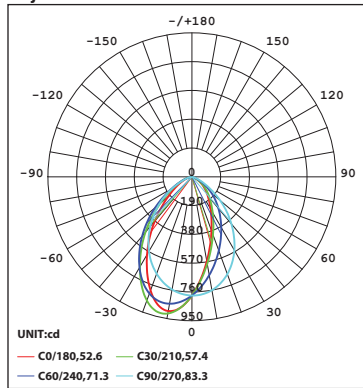

Polar Candela Distribution Charts

Samples shown from a trim fixture with 3 housing set to 3000K.

ROUND

Asymmetric Beam

SQUARE

Asymmetric Beam

FQ Tunable White

4" Wall Wash

R4FRWT | R4FRWL | R4FSWT | R4FSWL

Fixture Type: _____
 Project: _____
 Catalog#: _____
 Location: _____

PERFORMANCE DATA

Unified Glare Rating (UGR) Table

UGR values shown are calculated for a Round Trim Asymmetric (Asym) beam fixture with 3 housing at 3000K and 90 CRI. General performance of other beam angles shown below.