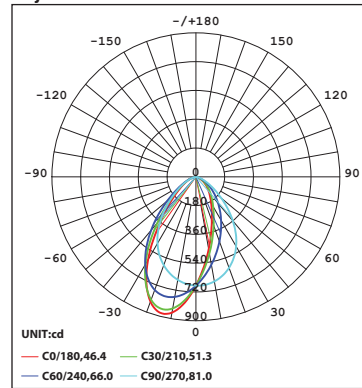

Polar Candela Distribution Charts

Samples shown from a trim fixture with 3 housing set to 3000K.

ROUND

Asymmetric Beam

SQUARE

Asymmetric Beam

FQ Tunable White

4" Wall Wash

R4FRWT | R4FRWL | R4FSWT | R4FSWL

Fixture Type: _____
 Project: _____
 Catalog#: _____
 Location: _____

PERFORMANCE DATA

Unified Glare Rating (UGR) Table

UGR values shown are calculated for a Round Trim Asymmetric (Asym) beam fixture with 3 housing at 3000K and 90 CRI. General performance of other beam angles shown below.

Round Fixture	Angle	UGR Range
Asymmetric	-	≤28

Square Fixture	Angle	UGR Range
Asymmetric	-	≤26

Lumens and CBCP Multiplier Table

Use the below table to determine lumens and CBCP values for the combinations of power, color temperature, and CRI values.