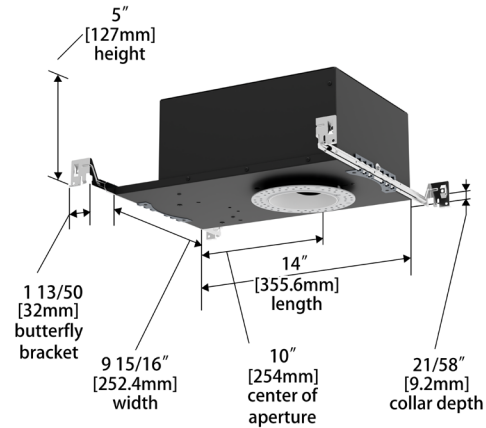

FQ Tunable White
4" Wall Wash

R4FRWT | R4FRWL | R4FSWT | R4FSWL

Fixture Type: _____
 Project: _____
 Catalog#: _____
 Location: _____

DIMENSIONAL DIAGRAMS

Round Trim (R4FRWT)

Round Trimless (R4FRWL)

Square Trim (R4FSWT)

Square Trimless (R4FSWL)

FQ Tunable White
4" Wall Wash

R4FRWT | R4FRWL | R4FSWT | R4FSWL

Fixture Type: _____
 Project: _____
 Catalog#: _____
 Location: _____

DIMENSIONAL DIAGRAMS

New Construction - Round Trim

New Construction - Round Trimless

New Construction - Square Trim

New Construction - Square Trimless