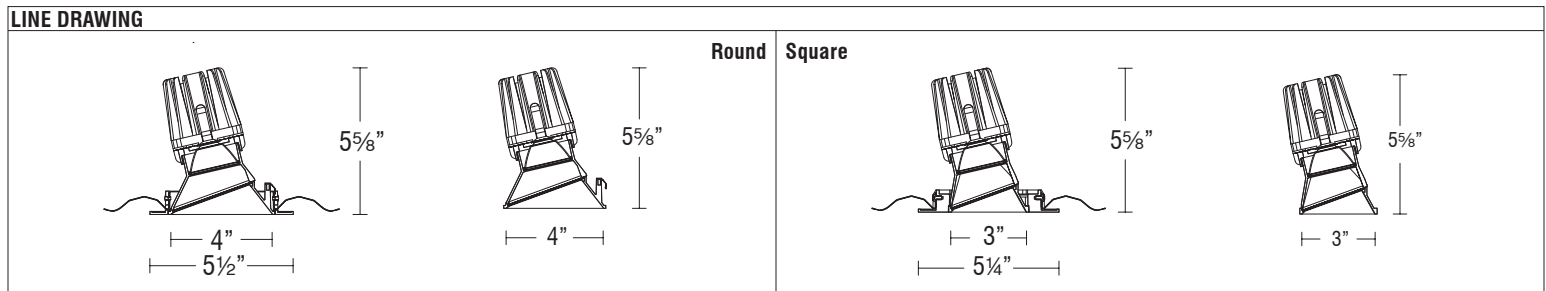

FQ Tunable White 4" Wall Wash

R4FRWT | R4FRWL | R4FSWT | R4FSWL

Fixture Type: _____
Project: _____
Catalog#: _____
Location: _____

PRODUCT DESCRIPTION
FQ (Function + Quality) Experience simplicity and versatility with FQ 4" recessed luminaires. The fixtures merge modern design with world-class performance to achieve the ultimate in function and flexibility. Enjoy the benefits of two fixtures in one with Tunable White 1800-4000K and Dim-to-Warm 3000K-1800K features built into each luminaire, allowing you to customize the best light to illuminate dining areas, great rooms, primary bedrooms, kitchens, and baths on the fly. Deep regressed light sources deliver a glare-free, quiet ceiling aesthetic for a clean architectural look while providing a robust output from a diminutive source.

SPECIFICATIONS

Construction:	Durable die-cast self flanged aluminum construction
Mounting:	Heavy gauge retention clips support trim firmly Ceiling cut out (Round): Trim $\varnothing$ 4 3/4" $\bigcirc$ Trimless $\varnothing$ 4 3/4" $\bigcirc$ Ceiling cut out (Square): Trim 4 3/4" x 4 3/4" $\square$ Trimless 4 3/4" x 4 3/4" $\square$ Accommodates 1/2" - 1" ceiling thickness
Light Source:	High output 3-step Mac Adam Ellipse COB Rated life of 50,000 hours at L70
Input:	Universal 120-277V AC, 50/60 Hz
Dimming:	2CH 0-10V, DMX512-A: 100-0.1%
Maximum Delivered Output:	Up to 1,367 lm (Round Asymmetric, 26W, 4000K, CRI 90)
Operating Temperature:	-4°F to 104°F (-20°C to 40°C)
Standards:	ETL & cETL Wet location listed, Title 24 JA8 Compliant
Warranty:	5 year WAC Lighting guaranteed warranty