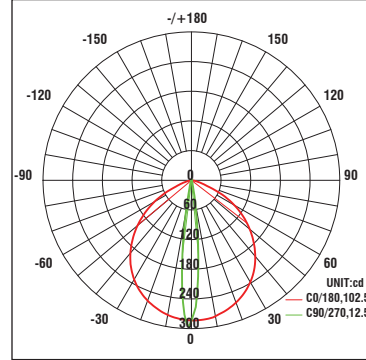

Polar Candela Distribution Charts

Samples shown from a fixture set to 3000K.

Adjustable Beam - Spot

Adjustable Beam - Narrow Flood

RUYI Pro - Adjustable

RGBW

WL-ADJ

Fixture Type: _____

Project: _____

Catalog#: _____

Location: _____

PERFORMANCE DATA

Unified Glare Rating (UGR) Table

Samples shown from an Adjustable fixture set to 3000K.

Fixture	Angle	UGR Range
Adjustable	7°	≤28
Adjustable	13°	≤29