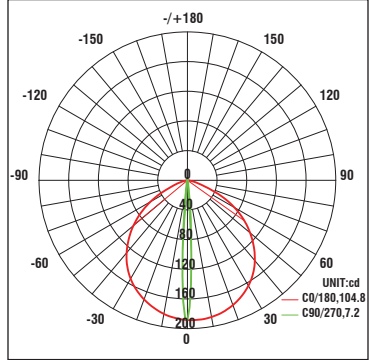

Polar Candela Distribution Charts

Samples shown from a fixture set to 3000K.

Adjustable Beam - Spot

Adjustable Beam - Narrow Flood

RUYI Pro - Adjustable

RGBW

WL-ADJ

Fixture Type: _____

Project: _____

Catalog#: _____

Location: _____

PERFORMANCE DATA

Unified Glare Rating (UGR) Table

Samples shown from an Adjustable fixture set to 3000K.

Fixture	Angle	UGR Range
Adjustable	7°	≤28
Adjustable	13°	≤29