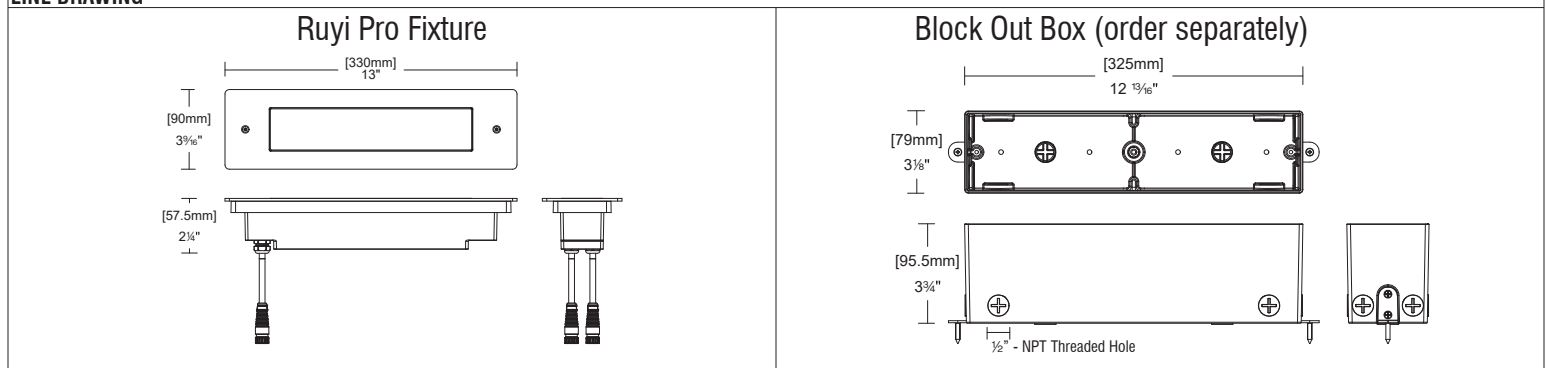

RUYI Pro - Adjustable RGBW WL-ADJ

Fixture Type: _____
 Project: _____
 Catalog#: _____
 Location: _____

LINE DRAWING

PRODUCT DESCRIPTION

The RUYI Pro is a compact architectural LED fixture designed to highlight building facades and window frames. Its durable die-cast aluminum housing with high-temperature powder coating and ratings of IP68 and IK09 ensures reliable performance in outdoor environments. The fixture features an adjustable beam angle, allowing precise illumination across bay windows or façade details. A high-transmittance lens delivers efficient, evenly distributed lighting for modern architectural applications.

SPECIFICATIONS

Construction:	Durable die-cast aluminum body
Mounting:	Outdoor installation
Light Source:	High output 3-step Mac Adam Ellipse Rated life of 50,000 hours at L70
Input:	24 VDC
Power:	19W
Dimming:	On/Off, 0-10V, DMX512-A
Maximum Delivered Intensity:	Up to 550 cd (13°, 3000K)
Maximum Delivered Output:	Up to 255 lm (13°, 3000K)
Operating Temperature:	-4°F to 122°F (-20°C to 50°C)
Standards:	UL & cUL Wet location listed, IP68, IK09
Warranty:	5 year WAC Lighting guaranteed warranty

DIMENSIONAL DIAGRAMS