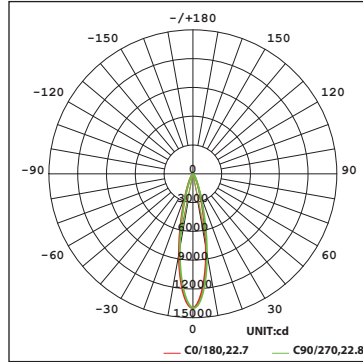

BEAM ANGLES

FINISHES

Model	Beam	Lumens Ref Output*	CBCP	Efficacy (lm/W)	Color Temp
PAL8 Ø200mm Ø7.9"	U 4°	4,020	432,507	57	927-2700K
	V 7°	3,955	176,617	58	
	S 10°	3,859	69,891	58	
	N 22°	3,080	14,020	57	935-3500K
	M 33°	3,409	8,398	46	
	F 47°	2,755	3,977	50	
	E 14° x 44°	2,751	12,697	41	

Fixture Type: _____
 Project: _____
 Catalog#: _____
 Location: _____

PERFORMANCE DATA

Polar Candela Distribution Charts

Samples shown from a fixture set to 3000K.

U - Ultra Narrow 4°

N - Narrow Flood Beam 22°

PERFORMANCE DATA

Unified Glare Rating (UGR) Table

Samples shown from a fixture with an Ultra Narrow 4° beam set to 3000K. General performance of other beam angles shown below.

ceiling/cavity	0.7	0.7	0.5	0.5	0.3	0.7	0.7	0.5	0.5	0.3	
walls	0.5	0.3	0.5	0.3	0.3	0.5	0.3	0.5	0.3	0.3	
working plane	0.2	0.2	0.2	0.2	0.2	0.2	0.2	0.2	0.2	0.2	
Room dimensions	Viewed crosswise					Viewed endwise					
x = 2H y = 2H	5.5	6.0	5.7	6.1	6.3	5.3	5.8	5.5	5.9	6.1	
3H	5.6	6.1	5.9	6.3	6.4	5.4	5.8	5.6	6.0	6.2	
4H	5.6	6.0	5.8	6.2	6.4	5.3	5.8	5.6	6.0	6.2	
6H	5.5	5.9	5.8	6.1	6.4	5.3	5.7	5.5	5.9	6.1	
8H	5.5	5.9	5.8	6.1	6.3	5.2	5.6	5.5	5.8	6.1	
12H	5.4	5.8	5.7	6.1	6.3	5.2	5.6	5.5	5.8	6.1	
4H	2H	5.6	6.0	5.8	6.2	6.4	5.4	5.8	5.7	6.0	6.2
3H	5.7	6.1	6.0	6.4	6.6	5.5	5.9	5.8	6.1	6.4	
4H	5.7	6.0	6.0	6.3	6.6	5.4	5.8	5.7	6.0	6.3	
6H	5.6	5.9	5.9	6.2	6.5	5.3	5.6	5.7	6.0	6.3	
8H	5.5	5.8	5.9	6.1	6.5	5.3	5.6	5.6	5.9	6.3	
12H	5.4	5.7	5.8	6.1	6.5	5.2	5.5	5.6	5.8	6.2	
8H	4H	5.5	5.8	5.9	6.2	6.5	5.3	5.6	5.6	5.9	6.3
6H	5.4	5.7	5.8	6.0	6.4	5.2	5.4	5.6	5.8	6.2	
8H	5.3	5.6	5.8	6.0	6.4	5.1	5.3	5.5	5.7	6.2	
12H	5.3	5.5	5.7	5.9	6.4	5.0	5.2	5.5	5.7	6.1	
12H	4H	5.4	5.7	5.8	6.1	6.5	5.2	5.5	5.6	5.8	6.2
6H	5.3	5.6	5.8	6.0	6.4	5.1	5.3	5.5	5.7	6.2	
8H	5.3	5.5	5.7	5.9	6.4	5.0	5.2	5.5	5.7	6.1	