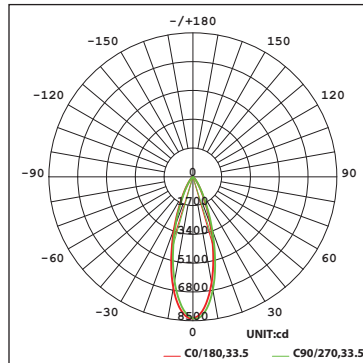

M - Medium Flood Beam 33°