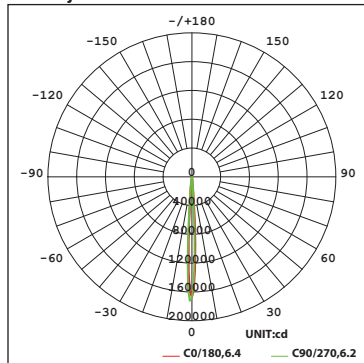

V - Very Narrow 7°