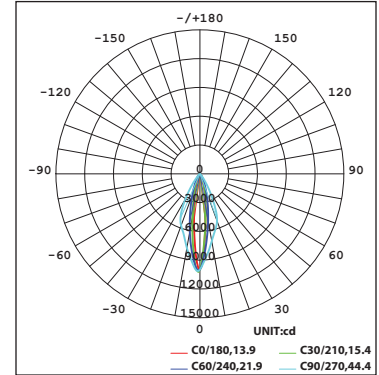

E - Elongating 14° x 44°