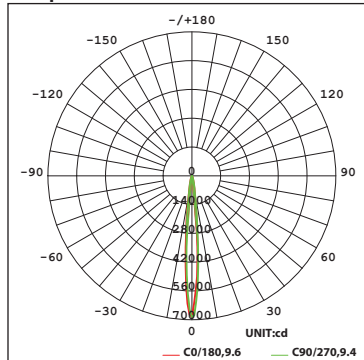

BEAM ANGLES

FINISHES

Model	Beam	Lumens Ref Output*	CBCP	Efficacy (lm/W)	Color Temp
PAL8 Ø200mm Ø7.9"	U 4°	4,020	432,507	57	927-2700K
	V 7°	3,955	176,617	58	
	S 10°	3,859	69,891	58	
	N 22°	3,080	14,020	57	935-3500K
	M 33°	3,409	8,398	46	
	F 47°	2,755	3,977	50	
	E 14° x 44°	2,751	12,697	41	

Fixture Type: _____
 Project: _____
 Catalog#: _____
 Location: _____

PERFORMANCE DATA

Polar Candela Distribution Charts

Samples shown from a fixture set to 3000K.

U - Ultra Narrow 4°

N - Narrow Flood Beam 22°

E - Elongating 14° x 44°

V - Very Narrow 7°

M - Medium Flood Beam 33°

S - Spot Beam 10°

F - Flood Beam 47°

Panther Static White PAL8 (65W)

Fixture Type: _____
 Project: _____
 Catalog#: _____
 Location: _____

PERFORMANCE DATA

Unified Glare Rating (UGR) Table

Samples shown from a fixture with an Ultra Narrow 4° beam set to 3000K. General performance of other beam angles shown below.

ceiling/cavity	0.7	0.7	0.5	0.5	0.3	0.7	0.7	0.5	0.5	0.3	
walls	0.5	0.3	0.5	0.3	0.3	0.5	0.3	0.5	0.3	0.3	
working plane	0.2	0.2	0.2	0.2	0.2	0.2	0.2	0.2	0.2	0.2	
Room dimensions	Viewed crosswise					Viewed endwise					
x = 2H y = 2H	5.5	6.0	5.7	6.1	6.3	5.3	5.8	5.5	5.9	6.1	
3H	5.6	6.1	5.9	6.3	6.4	5.4	5.8	5.6	6.0	6.2	
4H	5.6	6.0	5.8	6.2	6.4	5.3	5.8	5.6	6.0	6.2	
6H	5.5	5.9	5.8	6.1	6.4	5.3	5.7	5.5	5.9	6.1	
8H	5.5	5.9	5.8	6.1	6.3	5.2	5.6	5.5	5.8	6.1	
12H	5.4	5.8	5.7	6.1	6.3	5.2	5.6	5.5	5.8	6.1	
4H	2H	5.6	6.0	5.8	6.2	6.4	5.4	5.8	5.7	6.0	6.2
3H	5.7	6.1	6.0	6.4	6.6	5.5	5.9	5.8	6.1	6.4	
4H	5.7	6.0	6.0	6.3	6.6	5.4	5.8	5.7	6.0	6.3	
6H	5.6	5.9	5.9	6.2	6.5	5.3	5.6	5.7	6.0	6.3	
8H	5.5	5.8	5.9	6.1	6.5	5.3	5.6	5.6	5.9	6.3	
12H	5.4	5.7	5.8	6.1	6.5	5.2	5.5	5.6	5.8	6.2	
8H	4H	5.5	5.8	5.9	6.2	6.5	5.3	5.6	5.6	5.9	6.3
6H	5.4	5.7	5.8	6.0	6.4	5.2	5.4	5.6	5.8	6.2	
8H	5.3	5.6	5.8	6.0	6.4	5.1	5.3	5.5	5.7	6.2	
12H	5.3	5.5	5.7	5.9	6.4	5.0	5.2	5.5	5.7	6.1	
12H	4H	5.4	5.7	5.8	6.1	6.5	5.2	5.5	5.6	5.8	6.2
6H	5.3	5.6	5.8	6.0	6.4	5.1	5.3	5.5	5.7	6.2	
8H	5.3	5.5	5.7	5.9	6.4	5.0	5.2	5.5	5.7	6.1	