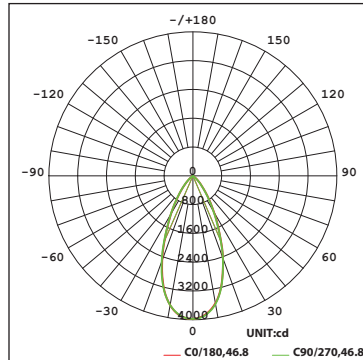

BEAM ANGLES

FINISHES

Model	Beam	Lumens Ref Output*	CBCP	Efficacy (lm/W)	Color Temp
PAL8 Ø200mm Ø7.9"	U 4°	4,020	432,507	57	927-2700K
	V 7°	3,955	176,617	58	
	S 10°	3,859	69,891	58	
	N 22°	3,080	14,020	57	935-3500K
	M 33°	3,409	8,398	46	
	F 47°	2,755	3,977	50	
	E 14° x 44°	2,751	12,697	41	

Fixture Type: _____
 Project: _____
 Catalog#: _____
 Location: _____

PERFORMANCE DATA

Polar Candela Distribution Charts

Samples shown from a fixture set to 3000K.

U - Ultra Narrow 4°

N - Narrow Flood Beam 22°

E - Elongating 14° x 44°

V - Very Narrow 7°

M - Medium Flood Beam 33°

S - Spot Beam 10°

F - Flood Beam 47°

Panther Static White PAL8 (65W)

Fixture Type: _____
 Project: _____
 Catalog#: _____
 Location: _____

PERFORMANCE DATA

Unified Glare Rating (UGR) Table

Samples shown from a fixture with an Ultra Narrow 4° beam set to 3000K. General performance of other beam angles shown below.

ceiling/cavity	0.7	0.7	0.5	0.5	0.3	0.7	0.7	0.5	0.5	0.3	
walls	0.5	0.3	0.5	0.3	0.3	0.5	0.3	0.5	0.3	0.3	
working plane	0.2	0.2	0.2	0.2	0.2	0.2	0.2	0.2	0.2	0.2	
Room dimensions	Viewed crosswise					Viewed endwise					
x = 2H y = 2H	5.5	6.0	5.7	6.1	6.3	5.3	5.8	5.5	5.9	6.1	
3H	5.6	6.1	5.9	6.3	6.4	5.4	5.8	5.6	6.0	6.2	
4H	5.6	6.0	5.8	6.2	6.4	5.3	5.8	5.6	6.0	6.2	
6H	5.5	5.9	5.8	6.1	6.4	5.3	5.7	5.5	5.9	6.1	
8H	5.5	5.9	5.8	6.1	6.3	5.2	5.6	5.5	5.8	6.1	
12H	5.4	5.8	5.7	6.1	6.3	5.2	5.6	5.5	5.8	6.1	
4H	2H	5.6	6.0	5.8	6.2	6.4	5.4	5.8	5.7	6.0	6.2
3H	5.7	6.1	6.0	6.4	6.6	5.5	5.9	5.8	6.1	6.4	
4H	5.7	6.0	6.0	6.3	6.6	5.4	5.8	5.7	6.0	6.3	
6H	5.6	5.9	5.9	6.2	6.5	5.3	5.6	5.7	6.0	6.3	
8H	5.5	5.8	5.9	6.1	6.5	5.3	5.6	5.6	5.9	6.3	
12H	5.4	5.7	5.8	6.1	6.5	5.2	5.5	5.6	5.8	6.2	
8H	4H	5.5	5.8	5.9	6.2	6.5	5.3	5.6	5.6	5.9	6.3
6H	5.4	5.7	5.8	6.0	6.4	5.2	5.4	5.6	5.8	6.2	
8H	5.3	5.6	5.8	6.0	6.4	5.1	5.3	5.5	5.7	6.2	
12H	5.3	5.5	5.7	5.9	6.4	5.0	5.2	5.5	5.7	6.1	
12H	4H	5.4	5.7	5.8	6.1	6.5	5.2	5.5	5.6	5.8	6.2
6H	5.3	5.6	5.8	6.0	6.4	5.1	5.3	5.5	5.7	6.2	
8H	5.3	5.5	5.7	5.9	6.4	5.0	5.2	5.5	5.7	6.1	