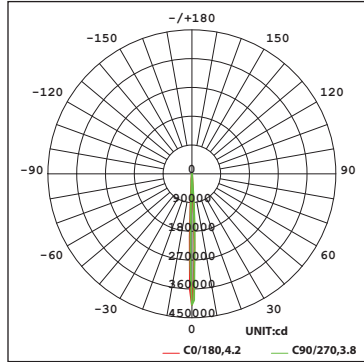

BEAM ANGLES

FINISHES

Model	Beam	Lumens Ref Output*	CBCP	Efficacy (lm/W)	Color Temp
PAL8 Ø200mm Ø7.9"	U 4°	4,020	432,507	57	927-2700K
	V 7°	3,955	176,617	58	
	S 10°	3,859	69,891	58	
	N 22°	3,080	14,020	57	935-3500K
	M 33°	3,409	8,398	46	
	F 47°	2,755	3,977	50	
	E 14° x 44°	2,751	12,697	41	

Fixture Type: _____
 Project: _____
 Catalog#: _____
 Location: _____

PERFORMANCE DATA

Polar Candela Distribution Charts

Samples shown from a fixture set to 3000K.

U - Ultra Narrow 4°

N - Narrow Flood Beam 22°