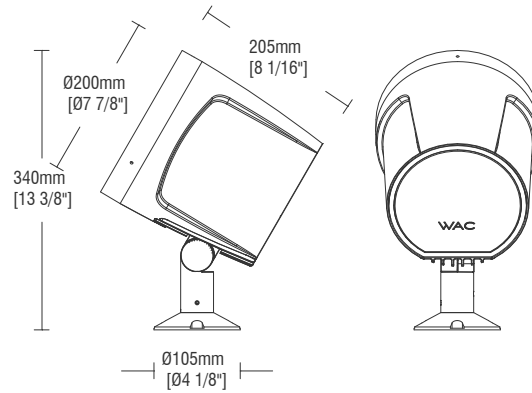

Panther Static White PAL8 (65W)

Fixture Type: _____
Project: _____
Catalog#: _____
Location: _____

PRODUCT DESCRIPTION

Utilizing the latest LED technology, the PANTHER series of luminaire features a low-profile design and high optical performance, available in a variety of sizes. The series supports vertical or horizontal mounting with precise adjustments in the direction of rotation. Recommended for architectural façade lighting or landscape spotlighting.

SPECIFICATIONS

Construction:	Durable die-cast aluminum construction
Mounting:	Outdoor installation
Light Source:	High output 3-step Mac Adam Ellipse Rated life of 50,000 hours at L70
Input:	Universal 120-277V AC, 50/60 Hz
Power:	65W
Dimming:	0-10V, DMX512-A with RDM
Maximum Delivered Intensity:	Up to 462,782 cd (Ultra Narrow 6°, 4000K)
Maximum Delivered Output:	Up to 4,301 lm (Ultra Narrow 6°, 4000K)
Operating Temperature:	-4°F to 122°F (-20°C to 50°C)
Standards:	ETL & cETL Wet location listed
Warranty:	5 year WAC Lighting guaranteed warranty