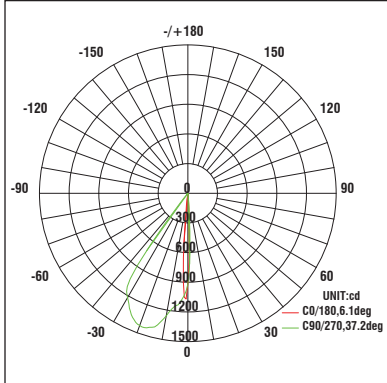

Polar Candela Distribution Charts

Samples shown with a 25W fixture set to 3000K and 90 CRI.

Ultra Narrow Beam: 6° Beam

Unified Glare Rating (UGR) Table

UGR values shown are calculated for an optic at 3000K and 90 CRI.