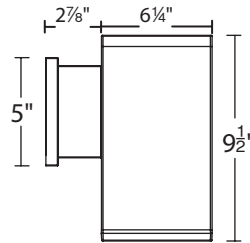

PRODUCT DESCRIPTION

Precise engineering using the latest energy efficient LED technology with a built-in ultra narrow beam precision optics. An appealing cylindrical profile perfect for accent lighting.

SPECIFICATIONS

Construction: Durable die-cast aluminum construction
Mounting: Wall mounted

Light Source: High output 3-step Mac Adam Ellipse COB
Rated life of 80,000 hours at L70

Input: Universal 120-277V AC 50/60 Hz

Dimming: Electronic low voltage (ELV) : 100 - 10%
0-10V: 100 - 20%

Maximum Delivered Intensity: Up to 1532 cd (Ultra Narrow 6°, 4000K, CRI 85)

Maximum Delivered Output: Up to 135 lm (Ultra Narrow 6°, 4000K, CRI 85)

Operating Temperature: -40°F to 104°F (-40°C to 40°C)

Standards: IP65 rated, ETL & cETL Wet location listed
Warranty: 5 year WAC Lighting guaranteed warranty

BEAM ANGLES

FINISHES

Beam	Beam Angle	Color Temp	CRI	Reference Output¹ Lumens	CBCP	Light Direction
U Ultra Narrow	6°	827	2700K	85	110	1239
		830	3000K	85	130	1428
		835	3500K	85	130	1478
		840	4000K	85	135	1532
						B Towards