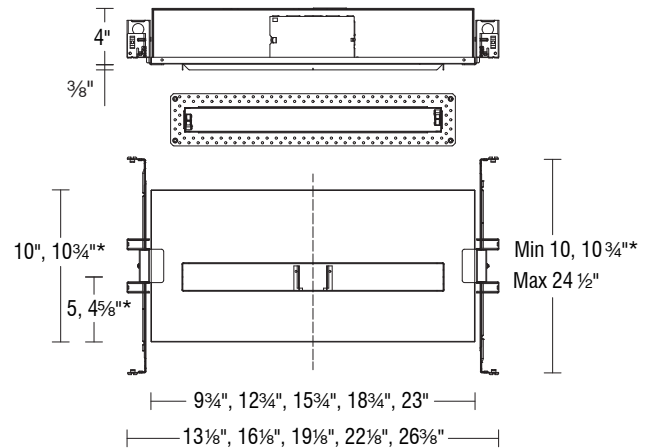

#### LINE DRAWING

TRIMMED (R1GNT)

\* Dimensions Applicable to 12 Cell Housing ONLY

TRIMLESS (R1GNL)

\* Dimensions Applicable to 12 Cell Housing ONLY

#### PRODUCT DESCRIPTION

Multi Stealth Recessed features a quiet aperture for a nearly glare-free environment. Its linear multi-cell form factor features a 1.5" aperture, with availability in up to 5 lengths. This series offers a downlight with 40° visual cutoff, an adjustable option with 35° bidirectional tilt, and a wall washer with specialized optics for even wall illumination. Trimmed and trimless options allow flexibility when integrating into building architecture.