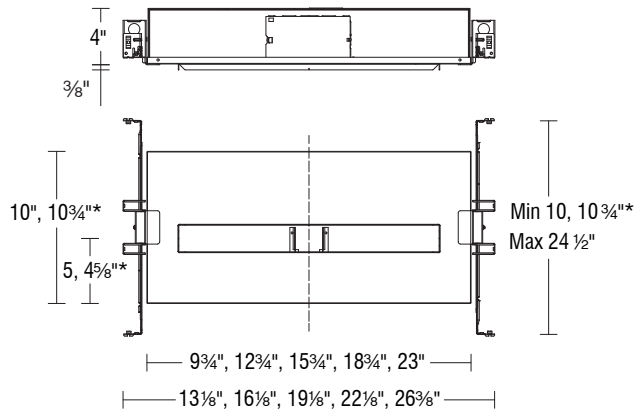

#### LINE DRAWING

TRIMMED (R1GNT)

\* Dimensions Applicable to 12 Cell Housing ONLY

TRIMLESS (R1GNL)

\* Dimensions Applicable to 12 Cell Housing ONLY

#### PRODUCT DESCRIPTION

Multi Stealth Recessed features a quiet aperture for a nearly glare-free environment. Its linear multi-cell form factor features a 1.5" aperture, with availability in up to 5 lengths. This series offers a downlight with 40° visual cutoff, an adjustable option with 35° bidirectional tilt, and a wall washer with specialized optics for even wall illumination. Trimmed and trimless options allow flexibility when integrating into building architecture.