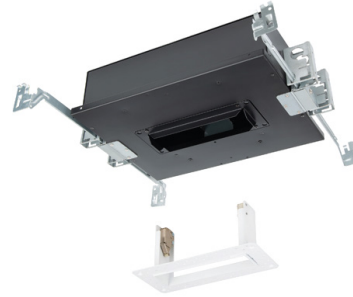

#### LINE DRAWING

TRIMMED (R1GNT)

\* Dimensions Applicable to 12 Cell Housing ONLY

TRIMLESS (R1GNL)

\* Dimensions Applicable to 12 Cell Housing ONLY

#### PRODUCT DESCRIPTION

Multi Stealth Recessed features a quiet aperture for a nearly glare-free environment. Its linear multi-cell form factor features a 1.5" aperture, with availability in up to 5 lengths. This series offers a downlight with 40° visual cutoff, an adjustable option with 35° bidirectional tilt, and a wall washer with specialized optics for even wall illumination. Trimmed and trimless options allow flexibility when integrating into building architecture.

#### SPECIFICATIONS

- Mounting:** Universal mounting brackets and hanger bars  
Accommodates 1/2" - 1 1/2" ceiling thickness
- Construction:** 20 gauge galvanized sheet
- Input:** Universal 120-277V AC, 50/60 Hz
- Dimming:** ELV, TRIAC: 100 - 5%  
0-10V: 100 - 1%
- Standards:** ETL & cETL, IC-rated, Airtight (see list)
- Warranty:** 5 year WAC Lighting guaranteed warranty