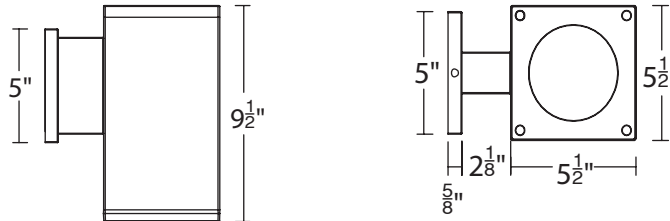

CUBE

6" Ultra Narrow Single Wall Mount

DC-WS06-U

Fixture Type: _____
 Project: _____
 Catalog#: _____
 Location: _____

LINE DRAWING

PRODUCT DESCRIPTION

Precise engineering using the latest energy efficient LED technology with a built-in ultra narrow beam precision optics. An appealing cubical profile perfect for accent lighting.

SPECIFICATIONS

Construction:	Durable die-cast aluminum construction
Mounting:	Wall mounted
Light Source:	High output 3-step Mac Adam Ellipse COB Rated life of 80,000 hours at L70
Input:	Universal 120-277V AC 50/60 Hz
Dimming:	Electronic low voltage (ELV) : 100 - 10% 0-10V: 100 - 20%
Maximum Delivered Intensity:	Up to 1532 cd (Ultra Narrow 6°, 4000K, CRI 85)
Maximum Delivered Output:	Up to 135 lm (Ultra Narrow 6°, 4000K, CRI 85)
Operating Temperature:	-40°F to 104°F (-40°C to 40°C)
Standards:	IP65 rated, ETL & cETL wet location listed
Warranty:	5 year WAC Lighting guaranteed warranty

CONFIGURATION TABLE				
Model & Size	Beam	Color Temperature & CRI	Light Direction	Housing Finish
DC-WS06 (11W)	U - 6°	827 - 2700K - 85	B - Towards	BK - BLACK
		830 - 3000K - 85		BZ - BRONZE
		835 - 3500K - 85		GH - GRAPHITE
		840 - 4000K - 85		WT - WHITE