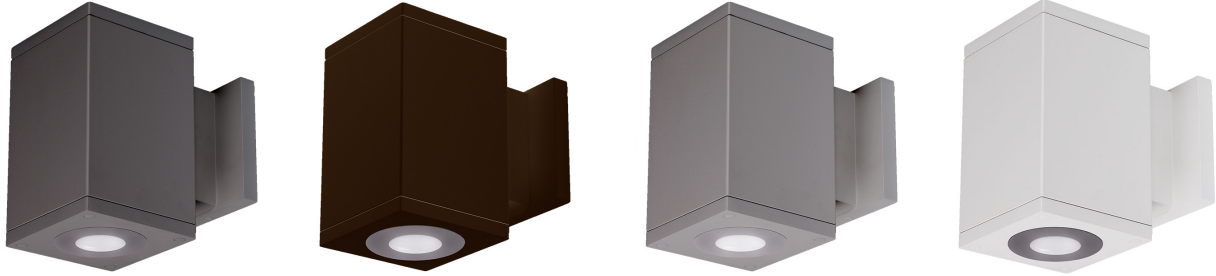

CUBE

6" Ultra Narrow Single Wall Mount

DC-WS06-U

Fixture Type: _____
 Project: _____
 Catalog#: _____
 Location: _____

LINE DRAWING

PRODUCT DESCRIPTION

Precise engineering using the latest energy efficient LED technology with a built-in ultra narrow beam precision optics. An appealing cubical profile perfect for accent lighting.

SPECIFICATIONS

Construction:	Durable die-cast aluminum construction
Mounting:	Wall mounted
Light Source:	High output 3-step Mac Adam Ellipse COB Rated life of 80,000 hours at L70
Input:	Universal 120-277V AC 50/60 Hz
Dimming:	Electronic low voltage (ELV) : 100 - 10% 0-10V: 100 - 20%
Maximum Delivered Intensity:	Up to 1532 cd (Ultra Narrow 6°, 4000K, CRI 85)
Maximum Delivered Output:	Up to 135 lm (Ultra Narrow 6°, 4000K, CRI 85)
Operating Temperature:	-40°F to 104°F (-40°C to 40°C)
Standards:	IP65 rated, ETL & cETL wet location listed
Warranty:	5 year WAC Lighting guaranteed warranty

CUBE

6" Ultra Narrow Single Wall Mount

DC-WS06-U

Fixture Type: _____

Project: _____

Catalog#: _____

Location: _____

ORDERING INFORMATION