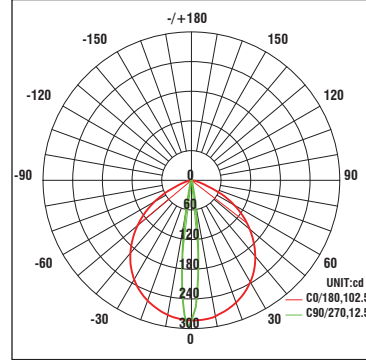

Model	Beam	Lumens Ref Output*	CBCP	Efficacy (lm/W)	Color Temp
WL-ADJ	Adj 7-13°	255	550	13	830-3000K

*Lumens and CBCP are reference values for 3000K Color Temperature. Refer to Multiplier Table in Performance Data to determine other outputs.

Polar Candela Distribution Charts

Samples shown from a fixture set to 3000K.

Adjustable Beam - Spot

Adjustable Beam - Narrow Flood

RUYI Pro - Adjustable

RGBW

WL

Fixture Type: _____

Project: _____

Catalog#: _____

Location: _____

PERFORMANCE DATA

Unified Glare Rating (UGR) Table

Samples shown from an Adjustable fixture set to 3000K.

Fixture	Angle	UGR Range
Adjustable	7°	≤28
Adjustable	13°	≤29