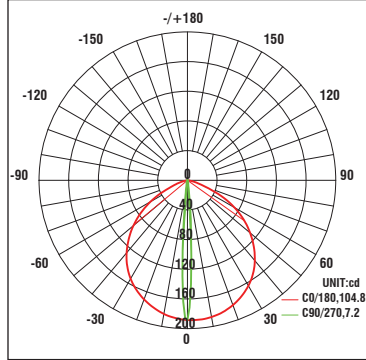

Model	Beam	Lumens Ref Output*	CBCP	Efficacy (lm/W)	Color Temp
WL-ADJ	Adj 7-13°	255	550	13	830-3000K

*Lumens and CBCP are reference values for 3000K Color Temperature. Refer to Multiplier Table in Performance Data to determine other outputs.

Polar Candela Distribution Charts

Samples shown from a fixture set to 3000K.

Adjustable Beam - Spot

Adjustable Beam - Narrow Flood

RUYI Pro - Adjustable

RGBW

WL

Fixture Type: _____

Project: _____

Catalog#: _____

Location: _____

PERFORMANCE DATA

Unified Glare Rating (UGR) Table

Samples shown from an Adjustable fixture set to 3000K.

Fixture	Angle	UGR Range
Adjustable	7°	≤28
Adjustable	13°	≤29