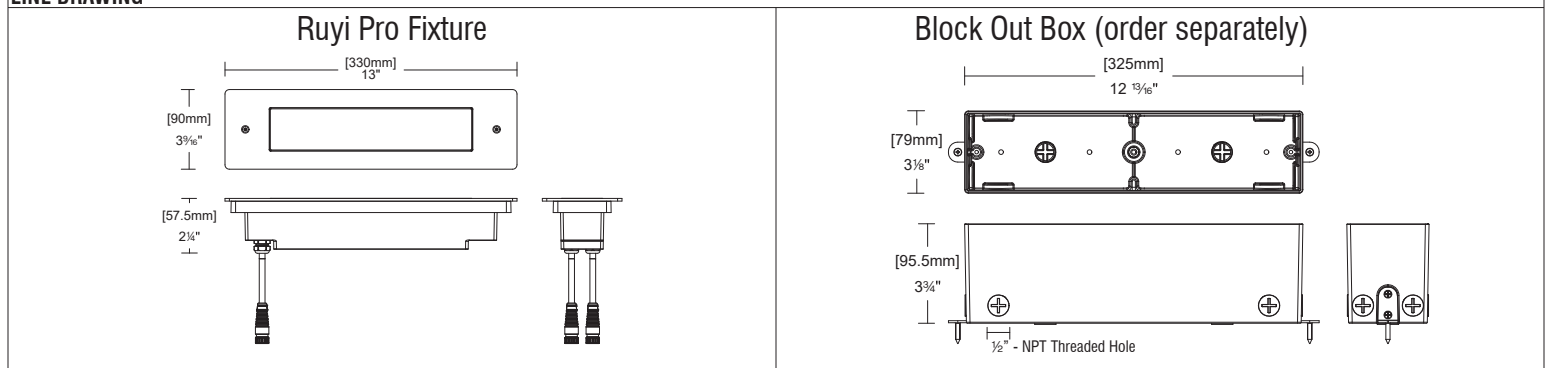

RUYI Pro - Adjustable RGBW WL-ADJ

Fixture Type: _____
 Project: _____
 Catalog#: _____
 Location: _____

LINE DRAWING

PRODUCT DESCRIPTION

The RUYI Pro is a compact architectural LED fixture designed to highlight building facades and window frames. Its durable die-cast aluminum housing with high-temperature powder coating and ratings of IP68 and IK09 ensures reliable performance in outdoor environments. The fixture features an adjustable beam angle, allowing precise illumination across bay windows or façade details. A high-transmittance lens delivers efficient, evenly distributed lighting for modern architectural applications.

SPECIFICATIONS

Construction:	Durable die-cast aluminum body
Mounting:	Outdoor installation
Light Source:	High output 3-step Mac Adam Ellipse Rated life of 50,000 hours at L70
Input:	24 VDC
Power:	19W
Dimming:	On/Off, 0-10V, DMX512-A
Maximum Delivered Intensity:	Up to 550 cd (13°, 3000K)
Maximum Delivered Output:	Up to 255 lm (13°, 3000K)
Operating Temperature:	-4°F to 122°F (-20°C to 50°C)
Standards:	UL & cUL Wet location listed, IP68, IK09
Warranty:	5 year WAC Lighting guaranteed warranty