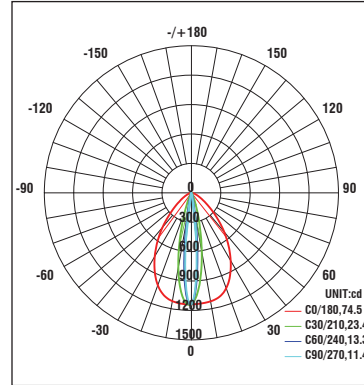

Model	Beam	Lumens Ref Output*	CBCP	Efficacy (lm/W)	Color Temp
WL-ADJ	Adj 7-13°	380	1240	16	930-3000K

*Lumens and CBCP are reference values for 3000K Color Temperature. Refer to Multiplier Table in Performance Data to determine other outputs.

Polar Candela Distribution Charts

Samples shown from a fixture set to 3000K.

Adjustable Beam - Spot

Adjustable Beam - Narrow Flood

RUYI Pro - Adjustable

Static White

WL-ADJ

Fixture Type: _____

Project: _____

Catalog#: _____

Location: _____

PERFORMANCE DATA

Unified Glare Rating (UGR) Table

Samples shown from an Adjustable fixture set to 3000K.

Fixture	Angle	UGR Range
Adjustable	7°	≤22
Adjustable	13°	≤28