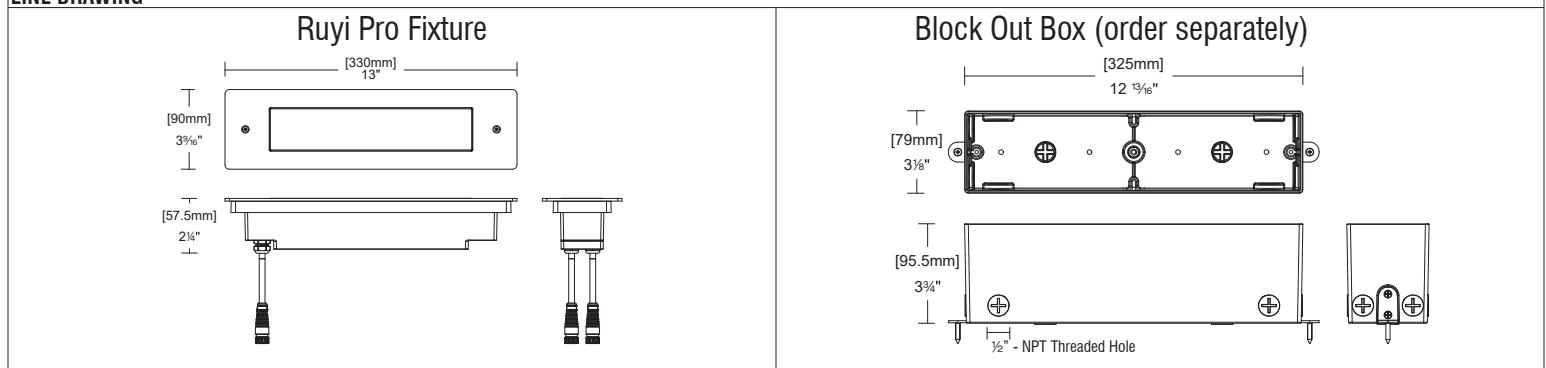

LINE DRAWING

PRODUCT DESCRIPTION

The RUYI Pro is a compact architectural LED fixture designed to highlight building facades and window frames. Its durable die-cast aluminum housing with high-temperature powder coating and ratings of IP68 and IK09 ensures reliable performance in outdoor environments. The fixture features an adjustable beam angle, allowing precise illumination across bay windows or façade details. A high-transmittance lens delivers efficient, evenly distributed lighting for modern architectural applications.

SPECIFICATIONS

Construction:	Durable die-cast aluminum body
Mounting:	Outdoor installation
Light Source:	High output 3-step Mac Adam Ellipse Rated life of 50,000 hours at L70
Input:	24 VDC
Power:	24W
Dimming:	On/Off, 0-10V, DMX512-A
Maximum Delivered Intensity:	Up to 1,240 cd (12°, 3000K)
Maximum Delivered Output:	Up to 380 lm (12°, 3000K)
Operating Temperature:	-4°F to 122°F (-20°C to 50°C)
Standards:	UL & cUL Wet location listed, IP68, IK09
Warranty:	5 year WAC Lighting guaranteed warranty

Model	Beam	Lumens Ref Output*	CBCP	Efficacy (lm/W)	Color Temp
WL-ADJ	Adj 7-13°	380	1240	16	930-3000K

*Lumens and CBCP are reference values for 3000K Color Temperature. Refer to Multiplier Table in Performance Data to determine other outputs.