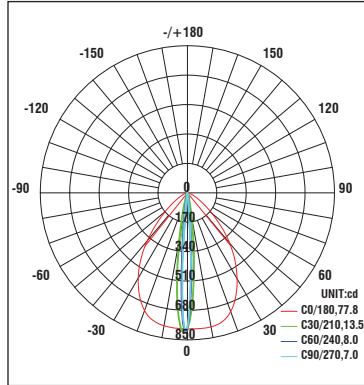

Model	Beam	Lumens Ref Output*	CBCP	Efficacy (lm/W)	Color Temp
WL-ADJ	Adj 7-13°	380	1240	16	930-3000K

*Lumens and CBCP are reference values for 3000K Color Temperature. Refer to Multiplier Table in Performance Data to determine other outputs.

Polar Candela Distribution Charts

Samples shown from a fixture set to 3000K.

Adjustable Beam - Spot

Adjustable Beam - Narrow Flood

RUYI Pro - Adjustable

Static White

WL-ADJ

Fixture Type: _____

Project: _____

Catalog#: _____

Location: _____

PERFORMANCE DATA

Unified Glare Rating (UGR) Table

Samples shown from an Adjustable fixture set to 3000K.

Fixture	Angle	UGR Range
Adjustable	7°	≤22
Adjustable	13°	≤28