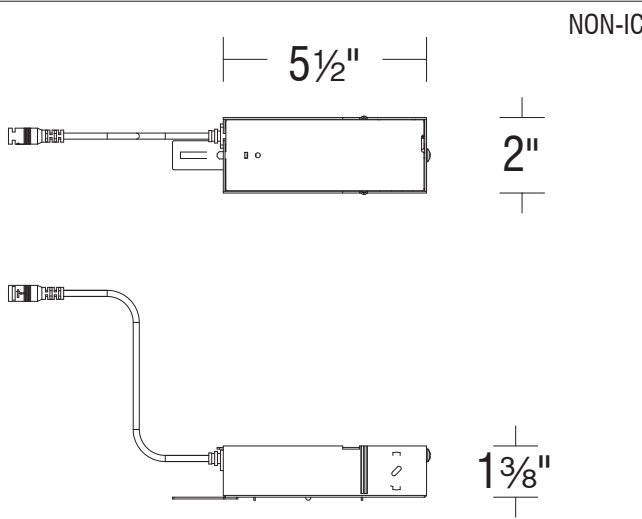

FQ

2" Trimmed Remodel Housing

R2FBRT | R2FBR2T

Fixture Type: _____

Project: _____

Catalog#: _____

Location: _____

LINE DRAWING

PRODUCT DESCRIPTION

The FQ Recessed series offers a complete line of high performance LED luminaires that provide outstanding functionality and quality. The FQ series features superlative glare control with 30° shielding, 35° vertical tilting, and uniform floor-to-ceiling wall washing. Multiple power level options and a full line of round and square, trimmed and trimless luminaires offer versatile solutions for various lighting applications. Easy to order, install, and service.

SPECIFICATIONS

- Construction:** 20 gauge galvanized sheet with die-cast spackle flange included
- Mounting:** Ceiling cut out (Round): $\varnothing 3\frac{1}{2}"$
Ceiling cut out (Square): $3\frac{1}{2}" \times 3\frac{1}{2}"$ □
Accommodates 1/2" - 1" ceiling thickness
- Input:** Universal 120-277V AC, 50/60 Hz
- Dimming:** ELV, TRIAC, 0-10V: 100 - 1%
- Standards:** ETL & cETL
- Warranty:** 5 year WAC Lighting guaranteed warranty

FQ

2" Trimmed Remodel Housing

R2FBRT | R2FBR2T

Fixture Type: _____

Project: _____

Catalog#: _____

Location: _____

ORDERING INFORMATION