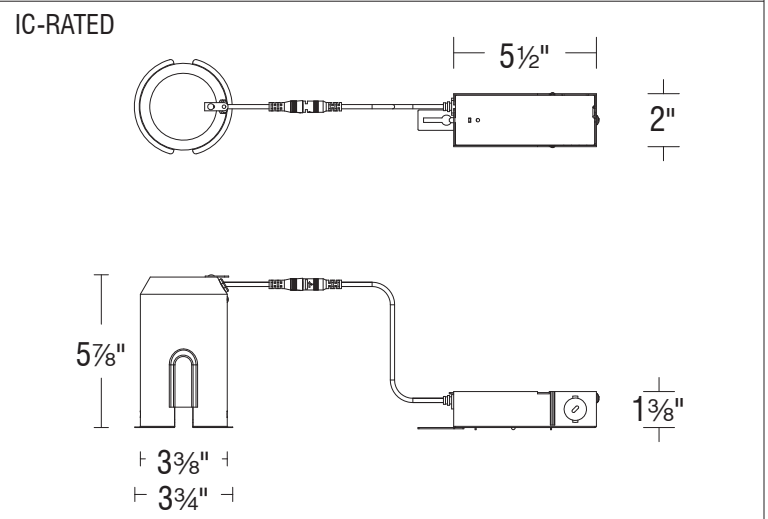

FQ

2" Trimmed Remodel Housing

R2FBRT | R2FBR2T

Fixture Type: _____

Project: _____

Catalog#: _____

Location: _____

LINE DRAWING

PRODUCT DESCRIPTION

The FQ Recessed series offers a complete line of high performance LED luminaires that provide outstanding functionality and quality. The FQ series features superlative glare control with 30° shielding, 35° vertical tilting, and uniform floor-to-ceiling wall washing. Multiple power level options and a full line of round and square, trimmed and trimless luminaires offer versatile solutions for various lighting applications. Easy to order, install, and service.

SPECIFICATIONS

- Construction:** 20 gauge galvanized sheet with die-cast spackle flange included
- Mounting:** Ceiling cut out (Round): $\varnothing 3\frac{1}{2}"$
Ceiling cut out (Square): $3\frac{1}{2}" \times 3\frac{1}{2}"$ □
Accommodates 1/2" - 1" ceiling thickness
- Input:** Universal 120-277V AC, 50/60 Hz
- Dimming:** ELV, TRIAC, 0-10V: 100 - 1%
- Standards:** ETL & cETL
- Warranty:** 5 year WAC Lighting guaranteed warranty

FQ

2" Trimmed Remodel Housing

R2FBRT | R2FBR2T

Fixture Type: _____

Project: _____

Catalog#: _____

Location: _____

ORDERING INFORMATION