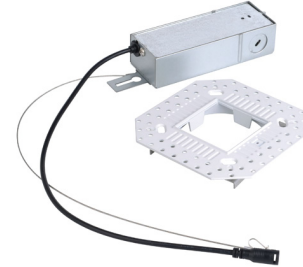

FQ

2" Trimless Remodel Housing

R2FRRL | R2FSRL

Fixture Type: _____

Project: _____

Catalog#: _____

Location: _____

LINE DRAWING

PRODUCT DESCRIPTION

The FQ Recessed series offers a complete line of high performance LED luminaires that provide outstanding functionality and quality. The FQ series features superlative glare control with 30° shielding, 35° vertical tilting, and uniform floor-to-ceiling wall washing. Multiple power level options and a full line of round and square, trimmed and trimless luminaires offer versatile solutions for various lighting applications. Easy to order, install, and service.

SPECIFICATIONS

- Construction:** 20 gauge galvanized sheet with die-cast spackle flange included
- Mounting:** Ceiling cut out (Round): $\varnothing 3\frac{5}{8}"$
Ceiling cut out (Square): $3\frac{5}{8}" \times 3\frac{5}{8}"$ □
Accommodates $\frac{1}{2}" - 1"$ ceiling thickness
- Input:** Universal 120-277V AC, 50/60 Hz
- Dimming:** ELV, TRIAC, 0-10V: 100 - 1%
- Standards:** ETL & cETL
- Warranty:** 5 year WAC Lighting guaranteed warranty