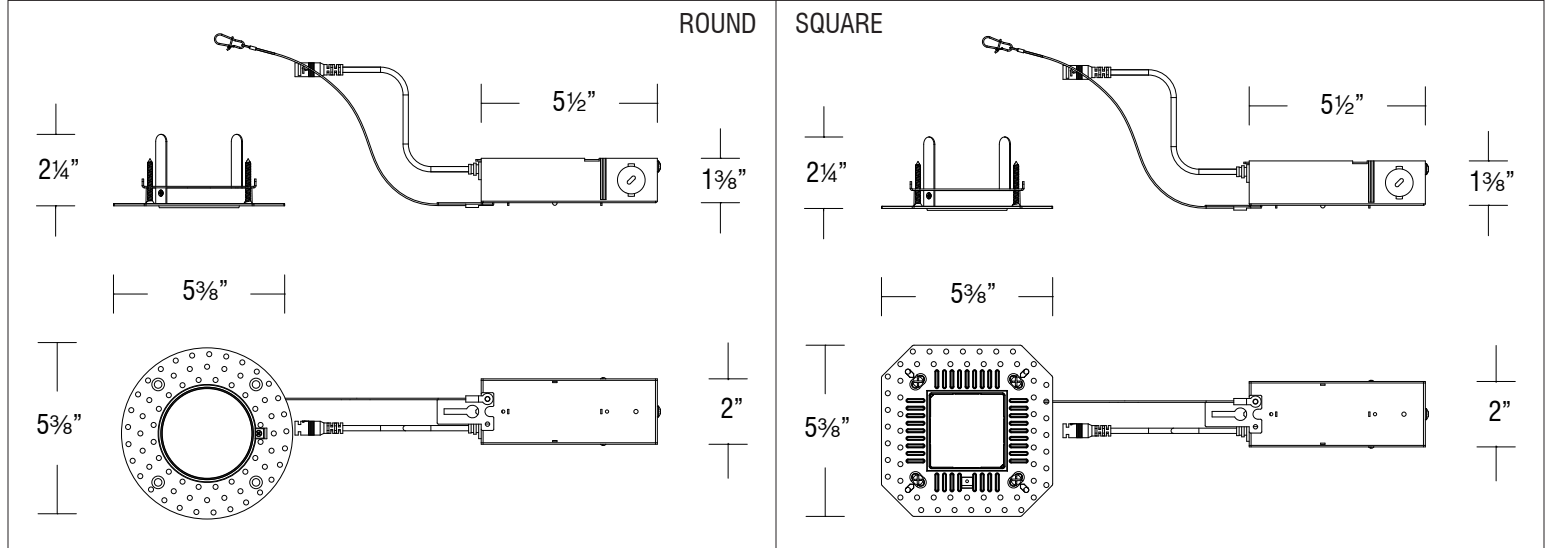

FQ

2" Trimless Remodel Housing

R2FRRL | R2FSRL

Fixture Type: _____

Project: _____

Catalog#: _____

Location: _____

LINE DRAWING

PRODUCT DESCRIPTION

The FQ Recessed series offers a complete line of high performance LED luminaires that provide outstanding functionality and quality. The FQ series features superlative glare control with 30° shielding, 35° vertical tilting, and uniform floor-to-ceiling wall washing. Multiple power level options and a full line of round and square, trimmed and trimless luminaires offer versatile solutions for various lighting applications. Easy to order, install, and service.

SPECIFICATIONS

- Construction:** 20 gauge galvanized sheet with die-cast spackle flange included
- Mounting:** Ceiling cut out (Round): $\varnothing 3\frac{5}{8}"$
Ceiling cut out (Square): $3\frac{5}{8}" \times 3\frac{5}{8}"$ □
Accommodates $\frac{1}{2}" - 1"$ ceiling thickness
- Input:** Universal 120-277V AC, 50/60 Hz
- Dimming:** ELV, TRIAC, 0-10V: 100 - 1%
- Standards:** ETL & cETL
- Warranty:** 5 year WAC Lighting guaranteed warranty

FQ

2" Trimless Remodel Housing

R2FRRL | R2FSRL

Fixture Type: _____

Project: _____

Catalog#: _____

Location: _____

ORDERING INFORMATION