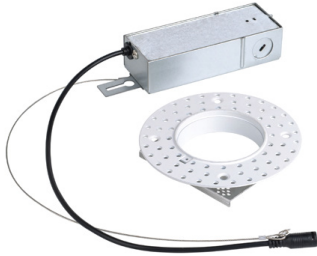

FQ

2" Trimless Remodel Housing

R2FRRL | R2FSRL

Fixture Type: _____

Project: _____

Catalog#: _____

Location: _____

LINE DRAWING

PRODUCT DESCRIPTION

The FQ Recessed series offers a complete line of high performance LED luminaires that provide outstanding functionality and quality. The FQ series features superlative glare control with 30° shielding, 35° vertical tilting, and uniform floor-to-ceiling wall washing. Multiple power level options and a full line of round and square, trimmed and trimless luminaires offer versatile solutions for various lighting applications. Easy to order, install, and service.

SPECIFICATIONS

- Construction:** 20 gauge galvanized sheet with die-cast spackle flange included
- Mounting:** Ceiling cut out (Round): $\varnothing 3\frac{5}{8}"$
Ceiling cut out (Square): $3\frac{5}{8}" \times 3\frac{5}{8}"$ □
Accommodates $\frac{1}{2}" - 1"$ ceiling thickness
- Input:** Universal 120-277V AC, 50/60 Hz
- Dimming:** ELV, TRIAC, 0-10V: 100 - 1%
- Standards:** ETL & cETL
- Warranty:** 5 year WAC Lighting guaranteed warranty