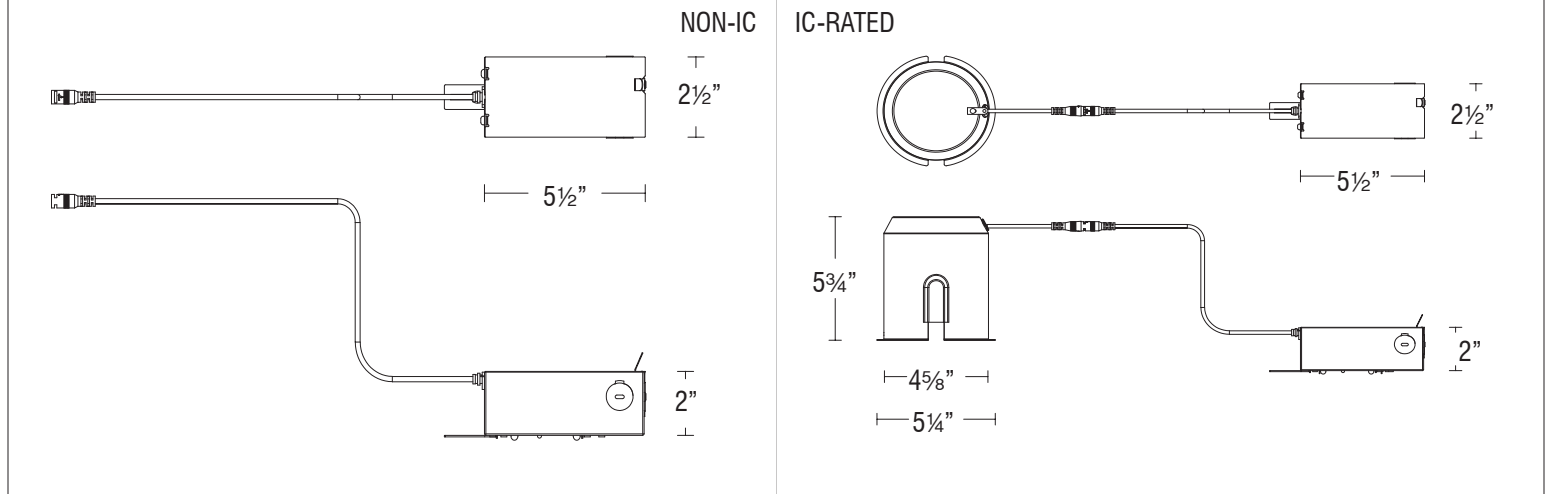

FQ

4" Trim Remodel Housing

R4FBRT | R4FBR2T

Fixture Type: _____

Project: _____

Catalog#: _____

Location: _____

LINE DRAWING

PRODUCT DESCRIPTION

The FQ Recessed series offers a complete line of high performance LED luminaires that provide outstanding functionality and quality. The FQ series features superlative glare control with 30° shielding, 45° vertical tilting, and uniform floor-to-ceiling wall washing. Multiple power level options and a full line of round and square, trimmed and trimless luminaires offer versatile solutions for various lighting applications. Easy to order, install, and service.

SPECIFICATIONS

Mounting: Ceiling cut out (Round): Ø 4 3/4" ○
Ceiling cut out (Square): 4 3/4" x 4 3/4" □
Accommodates 1/2" - 1" ceiling thickness

Construction: 20 gauge galvanized sheet with die-cast spackle flange included