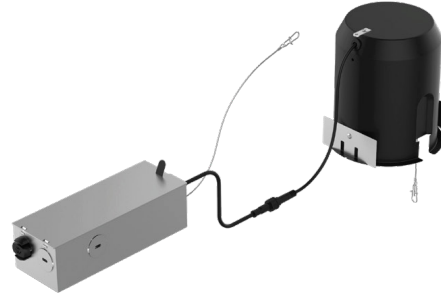

FQ

4" Trim Remodel Housing

R4FBRT | R4FBR2T

Fixture Type: _____

Project: _____

Catalog#: _____

Location: _____

LINE DRAWING

PRODUCT DESCRIPTION

The FQ Recessed series offers a complete line of high performance LED luminaires that provide outstanding functionality and quality. The FQ series features superlative glare control with 30° shielding, 45° vertical tilting, and uniform floor-to-ceiling wall washing. Multiple power level options and a full line of round and square, trimmed and trimless luminaires offer versatile solutions for various lighting applications. Easy to order, install, and service.

SPECIFICATIONS

Mounting: Ceiling cut out (Round): Ø 4 3/4" ○
Ceiling cut out (Square): 4 3/4" x 4 3/4" □
Accommodates 1/2" - 1" ceiling thickness

Construction: 20 gauge galvanized sheet with die-cast spackle flange included