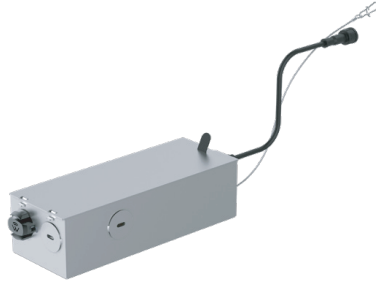

FQ

4" Trim Remodel Housing

R4FBRT | R4FBR2T

Fixture Type: _____

Project: _____

Catalog#: _____

Location: _____

LINE DRAWING

PRODUCT DESCRIPTION

The FQ Recessed series offers a complete line of high performance LED luminaires that provide outstanding functionality and quality. The FQ series features superlative glare control with 30° shielding, 45° vertical tilting, and uniform floor-to-ceiling wall washing. Multiple power level options and a full line of round and square, trimmed and trimless luminaires offer versatile solutions for various lighting applications. Easy to order, install, and service.

SPECIFICATIONS

Mounting: Ceiling cut out (Round): Ø 4 3/4" ○
Ceiling cut out (Square): 4 3/4" x 4 3/4" □
Accommodates 1/2" - 1" ceiling thickness

Construction: 20 gauge galvanized sheet with die-cast spackle flange included