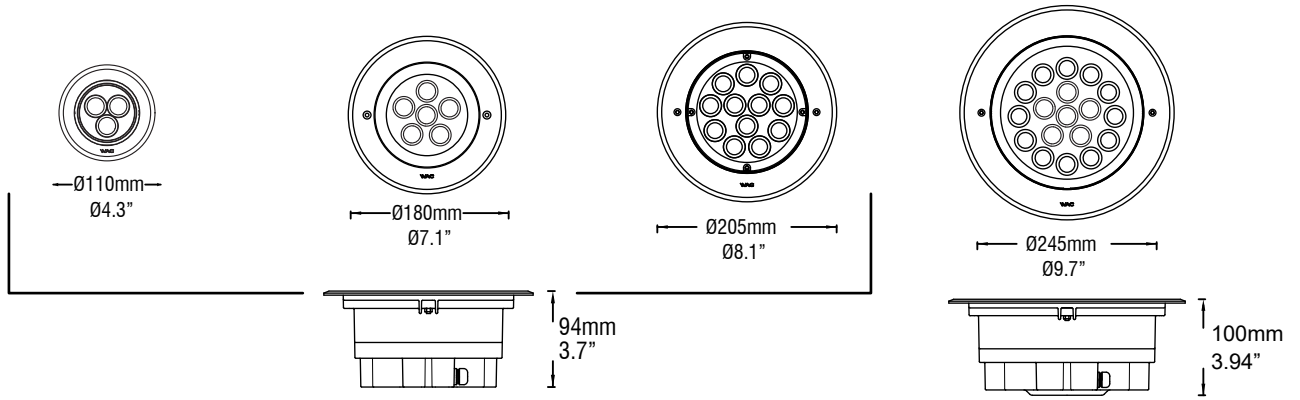

Fuego Compact

In-Ground Luminaire - Static White

FCH04 | FCH07 | FCH08 | FCH10

Fixture Type: _____
 Project: _____
 Catalog#: _____
 Location: _____

LINE DRAWING

PRODUCT DESCRIPTION

The FUEGO Compact features a high-quality 316 stainless steel face frame, an aluminum die-cast housing, and a high-temperature powder-coated finish. It is designed for outdoor environments, with an IP68 protection rating, IK08 impact resistance rating, and a load-bearing capacity of up to 1500 kg. The fixture is equipped with a high-transmittance lens and a patented anti-glare system. The pre-buried sleeve design allows for easy installation and maintenance. It is ideal for use in residential areas, including parks, plazas, shopping centers, and for facade lighting applications.

SPECIFICATIONS

Construction: Die-cast stainless steel trim with die-cast aluminum heat sink

Mounting: In-ground installation with vacuum molded mud stopper and PVC casing
 In-ground cut out: Beam - S Ø 165mm / 6.50" ○
 Beam - N Ø 185mm / 7.28" ○
 Beam - M Ø 225mm / 8.86" ○