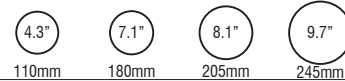

SPECIFICATIONS

Construction: Die-cast stainless steel trim with die-cast aluminum heat sink

Mounting: In-ground installation with vacuum molded mud stopper and PVC casing
 In-ground cut out: Beam - S Ø 165mm / 6.50" ○
 Beam - N Ø 185mm / 7.28" ○
 Beam - M Ø 225mm / 8.86" ○

Maximum Delivered Output: Up to 2,938 lm (FC10, S - 13°/14°, 4000K, 80 CRI)

Operating Temperature: -4°F to 114°F (-20°C to 50°C)

Standards: ETL & cETL Wet location listed, Title 24 JA8 Compliant

Warranty: 5 year WAC Lighting guaranteed warranty

BEAM ANGLES

FIXTURE SIZES

Model	Beam		Lumens Ref Output*	CBCP	Color Temp & CRI
	Ultra Narrow 6,7°	FCH04 (6W)	458	15,296	827 - 2700K - 80 830 - 3000K - 80 840 - 4000K - 80
		FCH07 (13W)	924	31,506	
		FCH08 (21W)	1,805	58,892	
		FCH10 (33W)	2,681	87,348	
FCH04 4.3" FCH07 7.1" FCH08 8.1" FCH10 9.7"	Spot 13,14°	FCH04 (6W)	476	6,645	
		FCH07 (13W)	962	13,955	
		FCH08 (21W)	1,876	28,200	
		FCH10 (33W)	2,746	40,263	
	Narrow Flood 20°	FCH04 (6W)	472	3,374	
		FCH07 (13W)	949	6,882	
		FCH08 (21W)	1,874	13,437	
		FCH10 (33W)	2,683	19,055	
	Medium Flood 30°	FCH04 (6W)	456	1,545	
		FCH07 (13W)	918	3,064	
		FCH08 (21W)	1,798	6,065	
		FCH10 (33W)	2,675	9,210	