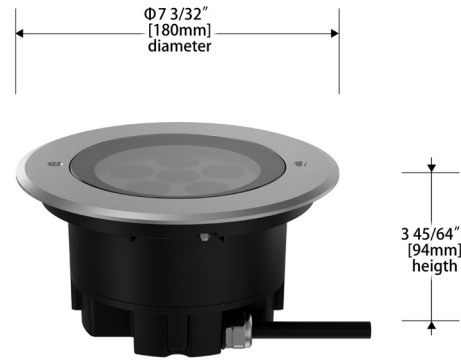

Fuego Compact

In-Ground Luminaire - Static White

FCH04 | FCH07 | FCH08 | FCH10

Fixture Type: _____
 Project: _____
 Catalog#: _____
 Location: _____

LINE DRAWING

PRODUCT DESCRIPTION

The FUEGO Compact features a high-quality 316 stainless steel face frame, an aluminum die-cast housing, and a high-temperature powder-coated finish. It is designed for outdoor environments, with an IP68 protection rating, IK08 impact resistance rating, and a load-bearing capacity of up to 1500 kg. The fixture is equipped with a high-transmittance lens and a patented anti-glare system. The pre-buried sleeve design allows for easy installation and maintenance. It is ideal for use in residential areas, including parks, plazas, shopping centers, and for facade lighting applications.

SPECIFICATIONS

Construction: Die-cast stainless steel trim with die-cast aluminum heat sink

Mounting: In-ground installation with vacuum molded mud stopper and PVC casing
 In-ground cut out: Beam - S Ø 165mm / 6.50" ○
 Beam - N Ø 185mm / 7.28" ○
 Beam - M Ø 225mm / 8.86" ○

Fuego Compact

In-Ground Luminaire - Static White

FCH04 | FCH07 | FCH08 | FCH10

Fixture Type: _____
Project: _____
Catalog#: _____
Location: _____

DIMENSIONAL DIAGRAMS

FCH04

FCH07

FCH08