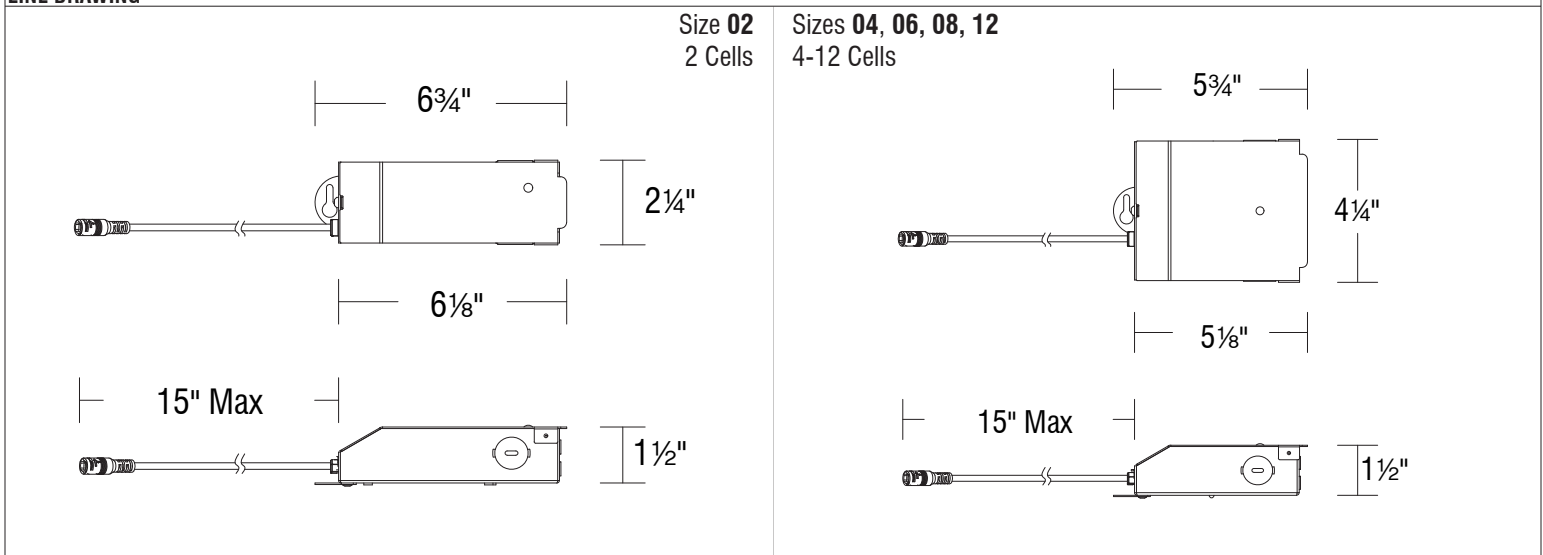

Multi Stealth Remodel Housing R1GRT

Fixture Type: _____
 Project: _____
 Catalog#: _____
 Location: _____

LINE DRAWING

PRODUCT DESCRIPTION

Multi Stealth Recessed features a quiet aperture for a nearly glare-free environment. Its linear multi-cell form factor features a 1.5" aperture, with availability in up to 5 lengths. This series offers a downlight with 40° visual cutoff, an adjustable option with 35° bidirectional tilt, and a wall washer with specialized optics for even wall illumination. Trimmed and trimless options allow flexibility when integrating into building architecture.

SPECIFICATIONS

Mounting: Accommodates 1/2" - 1 1/2" ceiling thickness
Construction: 20 gauge galvanized sheet
Input: Universal 120-277V AC, 50/60 Hz
Dimming: ELV, TRIAC: 100 - 5%
 0-10V: 100 - 1%
Standards: ETL & cETL
Warranty: 5 year WAC Lighting guaranteed warranty

Model	Size	Wattage	Rating
R1GRT	02	2 Cell	8W Non-IC
	04	4 Cell	14W Non-IC
	06	6 Cell	20W Non-IC
	08	8 Cell	27W Non-IC
	12	12 Cell	38W Non-IC

Multi Stealth Remodel Housing R1GRT

Fixture Type: _____
Project: _____
Catalog#: _____
Location: _____