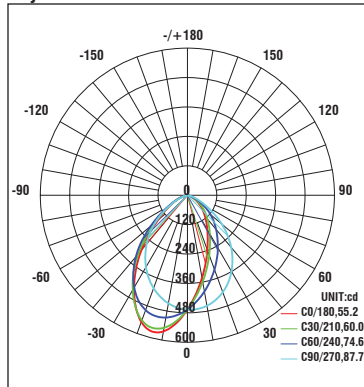

Polar Candela Distribution Charts

Samples shown from a trimmed fixture set to 3000K.

ROUND

Asymmetric Beam

SQUARE

Asymmetric Beam

FQ Color Changing

4" Wall Wash