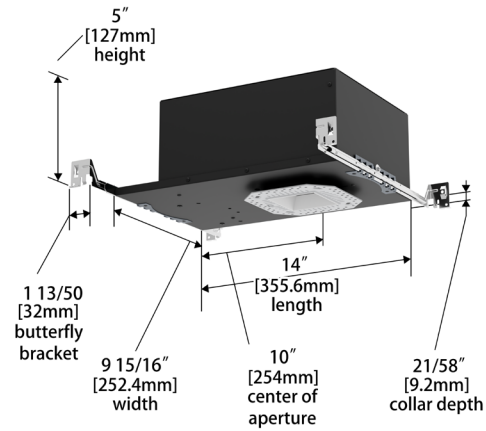

Fixture Type: _____

Project: _____

Catalog#: _____

Location: _____

DIMENSIONAL DIAGRAMS

Round Trim (R4FRWT)

Round Trimless (R4FRWL)

Square Trim (R4FSWT)

DIMENSIONAL DIAGRAMS

New Construction - Round Trim

New Construction - Round Trimless

New Construction - Square Trim

New Construction - Square Trimless

FQ Color Changing

4" Wall Wash

R4FRWT | R4FRWL | R4FSWT | R4FSWL

Fixture Type: _____

Project: _____

Catalog#: _____

Location: _____

EXPLODED VIEW DIAGRAM

Exploded View	
A	Heat Sink
B	LED
C	Reflector
D	Lens
E	Trim