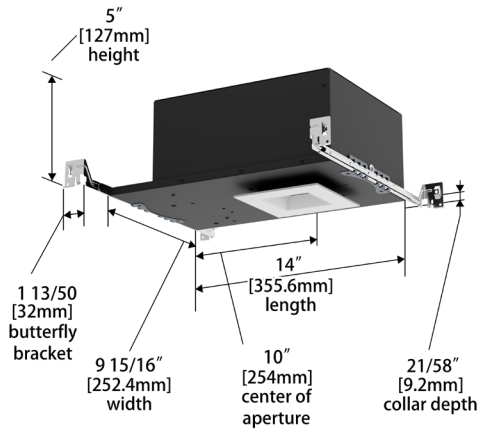

Fixture Type: _____

Project: _____

Catalog#: _____

Location: _____

DIMENSIONAL DIAGRAMS

Round Trim (R4FRWT)

Round Trimless (R4FRWL)

Square Trim (R4FSWT)

DIMENSIONAL DIAGRAMS

New Construction - Round Trim

New Construction - Round Trimless

New Construction - Square Trim

New Construction - Square Trimless

FQ Color Changing

4" Wall Wash

R4FRWT | R4FRWL | R4FSWT | R4FSWL

Fixture Type: _____

Project: _____

Catalog#: _____

Location: _____

EXPLODED VIEW DIAGRAM

Exploded View	
A	Heat Sink
B	LED
C	Reflector
D	Lens
E	Trim