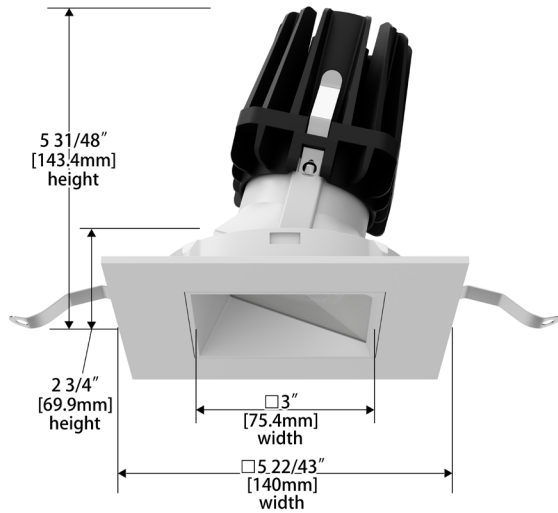

Fixture Type: _____

Project: _____

Catalog#: _____

Location: _____

DIMENSIONAL DIAGRAMS

Round Trim (R4FRWT)

Round Trimless (R4FRWL)

Square Trim (R4FSWT)