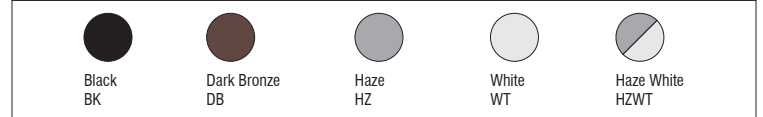

FINISHES

Model	Beam	Lumens	CBCP	Color Temp	CRI			
		Ref Output*						
R4FRWT Round Trim	A Asym	Round	1210	N/A	CCX Color Changing 90+			
R4FRWL Round Trimless						Square	1080	N/A
R4FSWT Square Trim		Square	1080	N/A				
R4FSWL Square Trimless								

Lumens and CBCP are reference values for a trim fixture set to 3000K Color Temperature. Refer to Multiplier Table in Performance Data to determine other outputs.