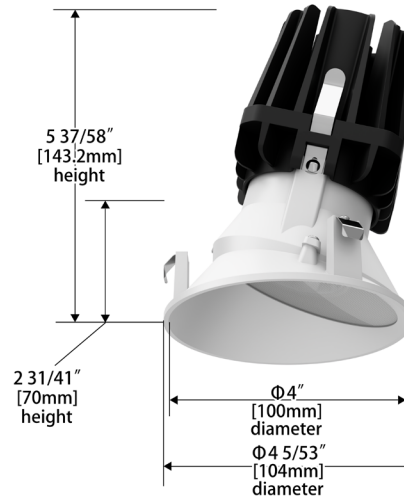

SPECIFICATIONS

Construction:	Durable die-cast self flanged aluminum construction
Mounting:	Heavy gauge retention clips support trim firmly Ceiling cut out (Round): Trim $\varnothing 4\frac{3}{4}"$ Trimless $\varnothing 4\frac{3}{4}"$ Ceiling cut out (Square): Trim $4\frac{3}{4}" \times 4\frac{3}{4}"$ Trimless $4\frac{3}{4}" \times 4\frac{3}{4}"$ Accommodates 1/2" - 1" ceiling thickness
Light Source:	High output 3-step Mac Adam Ellipse COB Rated life of 50,000 hours at L70
Input:	Universal 120-277V AC, 50/60 Hz
Dimming:	DMX512-A RDM
Maximum Delivered Output:	Up to 1,355 lm (Round Asymmetric, 5000K)
Operating Temperature:	-4°F to 104°F (-20°C to 40°C)
Standards:	ETL & cETL Wet location listed
Warranty:	5 year WAC Lighting guaranteed warranty

Fixture Type: _____

Project: _____

Catalog#: _____

Location: _____

DIMENSIONAL DIAGRAMS

Round Trim (R4FRWT)

Round Trimless (R4FRWL)

Square Trim (R4FSWT)