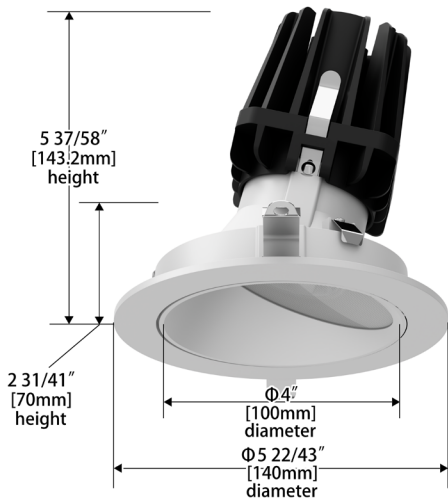

SPECIFICATIONS

Construction:	Durable die-cast self flanged aluminum construction
Mounting:	Heavy gauge retention clips support trim firmly Ceiling cut out (Round): Trim $\varnothing 4\frac{3}{4}"$ Trimless $\varnothing 4\frac{3}{4}"$ Ceiling cut out (Square): Trim $4\frac{3}{4}" \times 4\frac{3}{4}"$ Trimless $4\frac{3}{4}" \times 4\frac{3}{4}"$ Accommodates 1/2" - 1" ceiling thickness
Light Source:	High output 3-step Mac Adam Ellipse COB Rated life of 50,000 hours at L70
Input:	Universal 120-277V AC, 50/60 Hz
Dimming:	DMX512-A RDM
Maximum Delivered Output:	Up to 1,355 lm (Round Asymmetric, 5000K)
Operating Temperature:	-4°F to 104°F (-20°C to 40°C)
Standards:	ETL & cETL Wet location listed
Warranty:	5 year WAC Lighting guaranteed warranty

Round Fixture	Angle	UGR Range
Asymmetric	-	≤26

Square Fixture	Angle	UGR Range
Asymmetric	-	≤26

Lumens and CBCP Multiplier Table

Use the below table to determine lumens and CBCP values for the combinations of power, color temperature, and CRI values.

Fixture Type: _____

Project: _____

Catalog#: _____

Location: _____

DIMENSIONAL DIAGRAMS

Round Trim (R4FRWT)

Round Trimless (R4FRWL)

Square Trim (R4FSWT)

Fixture Type: _____

Project: _____

Catalog#: _____

Location: _____

EXPLODED VIEW DIAGRAM

Exploded View	
A	Heat Sink
B	LED
C	Reflector
D	Lens
E	Trim