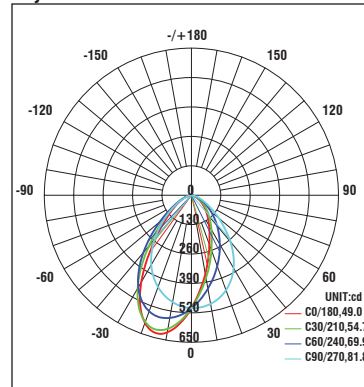

Polar Candela Distribution Charts

Samples shown from a trimmed fixture set to 3000K.

ROUND

Asymmetric Beam

SQUARE

Asymmetric Beam

FQ Color Changing

4" Wall Wash

R4FRWT | R4FRWL | R4FSWT | R4FSWL

Fixture Type: _____

Project: _____

Catalog#: _____

Location: _____

PERFORMANCE DATA

Unified Glare Rating (UGR) Table

UGR values shown are calculated using trimmed fixtures set to 3000K.

Round Fixture	Angle	UGR Range
Asymmetric	-	≤26

Square Fixture	Angle	UGR Range
Asymmetric	-	≤26

Lumens and CBCP Multiplier Table

Use the below table to determine lumens and CBCP values for the combinations of power, color temperature, and CRI values.