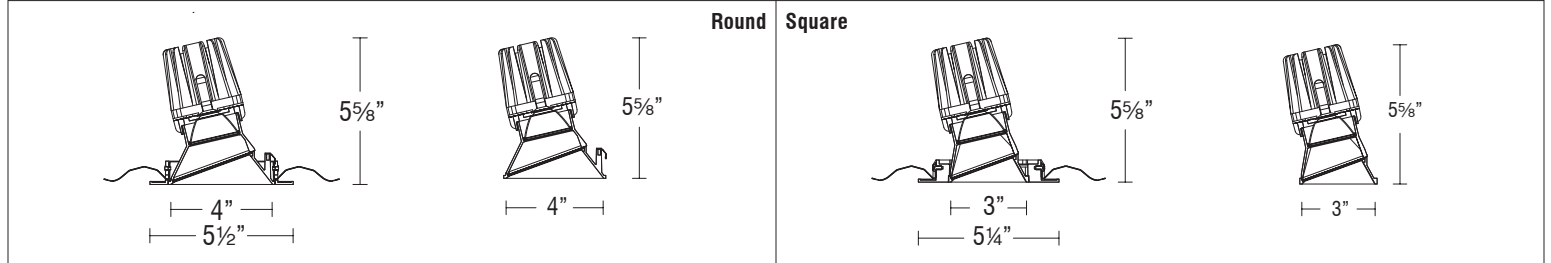

LINE DRAWING

PRODUCT DESCRIPTION

Full Visible Spectrum color-tuning LEDs feature improved efficacy and lumens, as well as refined optical technology that offers human-centric recessed downlighting, catering to the needs of the modern technologist and integrator. Choose any color you can imagine, including the crispest white light or the softest pastel, with the ability to control gradients of saturated colors and a Tunable White CCT range from 1800-6500K.

SPECIFICATIONS

Construction:	Durable die-cast self flanged aluminum construction
Mounting:	Heavy gauge retention clips support trim firmly Ceiling cut out (Round): Trim $\varnothing 4\frac{3}{4}"$ Trimless $\varnothing 4\frac{3}{4}"$ Ceiling cut out (Square): Trim $4\frac{3}{4}" \times 4\frac{3}{4}"$ Trimless $4\frac{3}{4}" \times 4\frac{3}{4}"$ Accommodates 1/2" - 1" ceiling thickness
Light Source:	High output 3-step Mac Adam Ellipse COB Rated life of 50,000 hours at L70
Input:	Universal 120-277V AC, 50/60 Hz
Dimming:	DMX512-A RDM
Maximum Delivered Output:	Up to 1,355 lm (Round Asymmetric, 5000K)
Operating Temperature:	-4°F to 104°F (-20°C to 40°C)
Standards:	ETL & cETL Wet location listed
Warranty:	5 year WAC Lighting guaranteed warranty