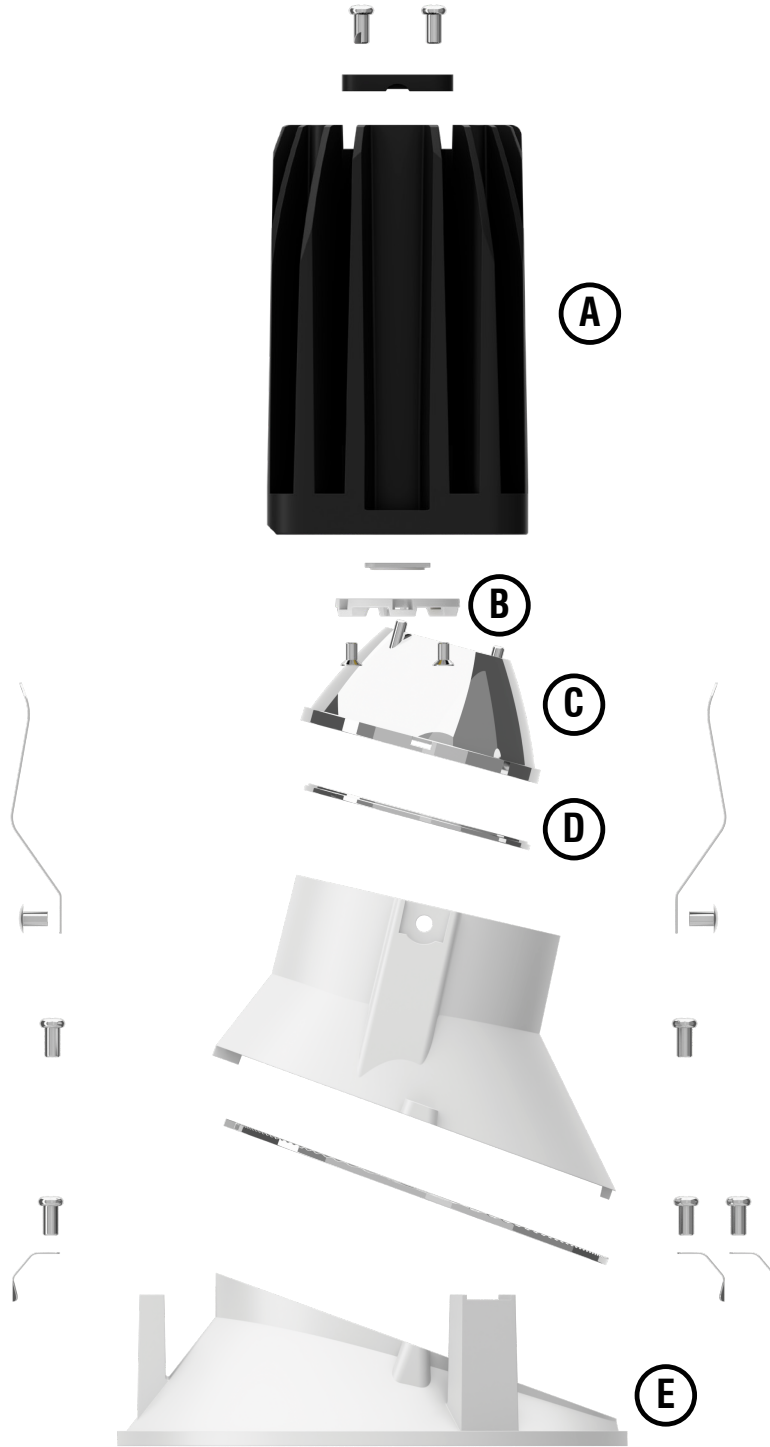

SPECIFICATIONS

Construction:	Durable die-cast self flanged aluminum construction
Mounting:	Heavy gauge retention clips support trim firmly Ceiling cut out (Round): Trim $\varnothing 4\frac{3}{4}"$ Trimless $\varnothing 4\frac{3}{4}"$ Ceiling cut out (Square): Trim $4\frac{3}{4}" \times 4\frac{3}{4}"$ Trimless $4\frac{3}{4}" \times 4\frac{3}{4}"$ Accommodates 1/2" - 1" ceiling thickness
Light Source:	High output 3-step Mac Adam Ellipse COB Rated life of 50,000 hours at L70
Input:	Universal 120-277V AC, 50/60 Hz
Dimming:	DMX512-A RDM
Maximum Delivered Output:	Up to 1,355 lm (Round Asymmetric, 5000K)
Operating Temperature:	-4°F to 104°F (-20°C to 40°C)
Standards:	ETL & cETL Wet location listed
Warranty:	5 year WAC Lighting guaranteed warranty

Fixture Type: _____

Project: _____

Catalog#: _____

Location: _____

DIMENSIONAL DIAGRAMS

Round Trim (R4FRWT)

Round Trimless (R4FRWL)

Square Trim (R4FSWT)

DIMENSIONAL DIAGRAMS

New Construction - Round Trim

New Construction - Round Trimless

New Construction - Square Trim

New Construction - Square Trimless

FQ Color Changing

4" Wall Wash

R4FRWT | R4FRWL | R4FSWT | R4FSWL

Fixture Type: _____

Project: _____

Catalog#: _____

Location: _____

EXPLODED VIEW DIAGRAM

Exploded View	
A	Heat Sink
B	LED
C	Reflector
D	Lens
E	Trim