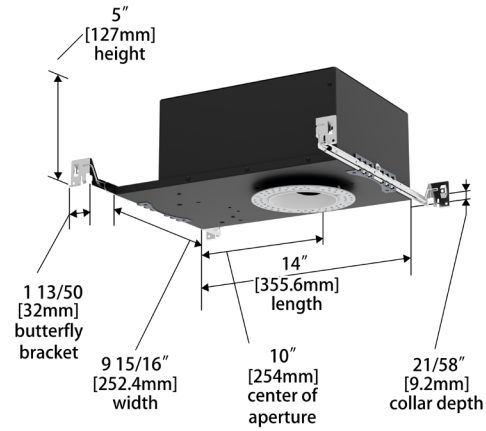

New Construction - Round Trimless