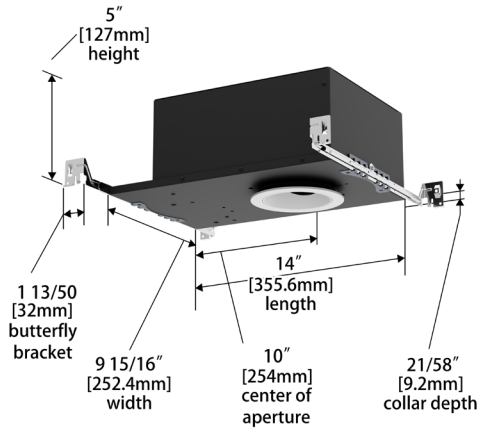

Fixture Type: _____

Project: _____

Catalog#: _____

Location: _____

DIMENSIONAL DIAGRAMS

Round Trim (R4FRWT)

Round Trimless (R4FRWL)

Square Trim (R4FSWT)

DIMENSIONAL DIAGRAMS

New Construction - Round Trim

New Construction - Round Trimless

New Construction - Square Trim

New Construction - Square Trimless

FQ Color Changing

4" Wall Wash

R4FRWT | R4FRWL | R4FSWT | R4FSWL