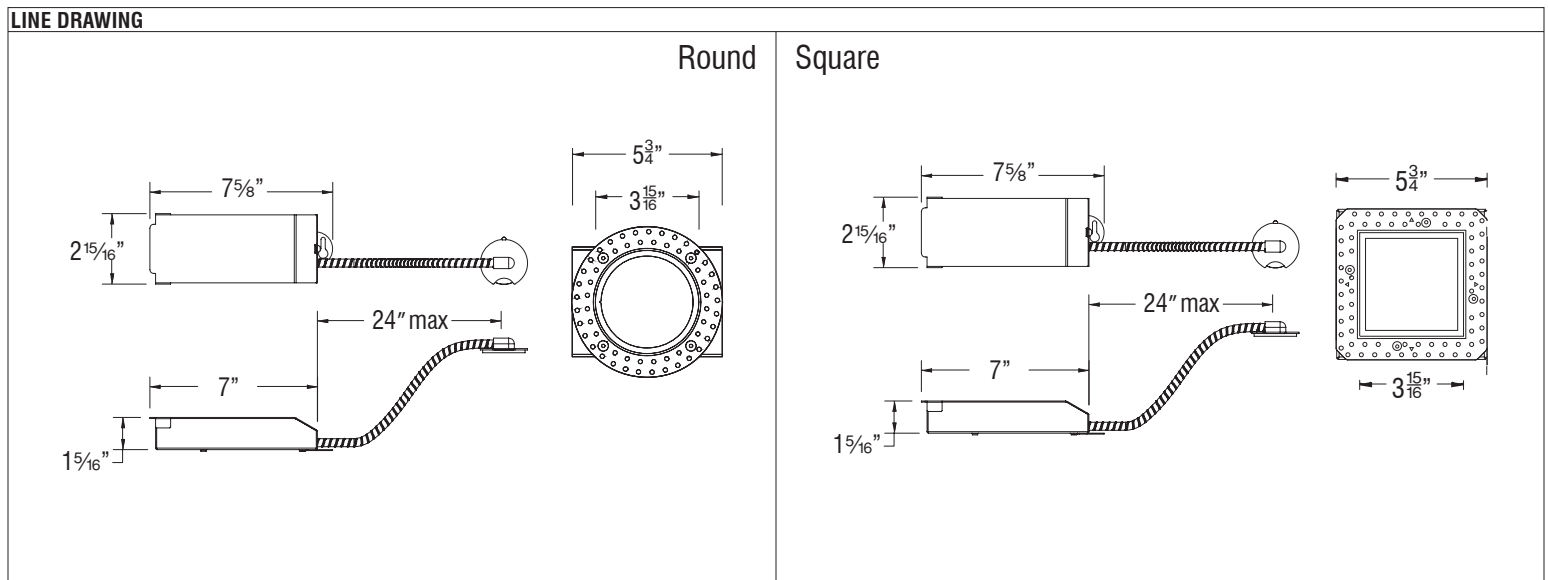

Volta

Static White - 2" Trimless Remodel Housings

R2RRL | R2SRL

Fixture Type: _____

Project: _____

Catalog#: _____

Location: _____

LINE DRAWING

SPECIFICATIONS

- Mounting:** Accommodates 1/2" - 1" ceiling thickness
Ceiling cut out (Round): $\varnothing 4\frac{1}{4}"$
Ceiling cut out (Square): $4\frac{1}{4}" \times 4\frac{1}{4}"$
- Input:** Universal 120-277V AC, 50/60 Hz
- Dimming:** 0-10V: 100-0%
Electronic Low Voltage (ELV): 100-5%
- Standards:** ETL & cETL
- Warranty:** 5 year WAC Lighting guaranteed warranty

Volta

Static White - 2" Trimless Remodel Housings

R2RRL | R2SRL

Fixture Type: _____
 Project: _____
 Catalog#: _____
 Location: _____

ORDERING INFORMATION

HOUSINGS (Required)					
	Model	Trim	Power		Rating
Remodel	R2RR (Round)	L <i>Trimless</i>	15	<i>15W</i>	<i>Non-IC</i>
	R2SR (Square)		22	<i>22W</i>	<i>Non-IC</i>

INSTALLATION

INVISIBLE TRIM™ INSTALLATION

Trim Model	Trim Description	Ceiling Thickness	
		1/2"	1"
R2RD2T R2SD2T	<i>Downlight</i>	Yes	Yes
R2RD1T R2SD1T	<i>Shallow Regressed Downlight</i>	Yes	Yes
R2RAT R2SAT R2RPT R2SPT	<i>Adjustable/Pinhole</i>	Yes, to 45°	Yes, to 35°
R2RWT R2SWT	<i>Wall Wash</i>	Yes	Yes