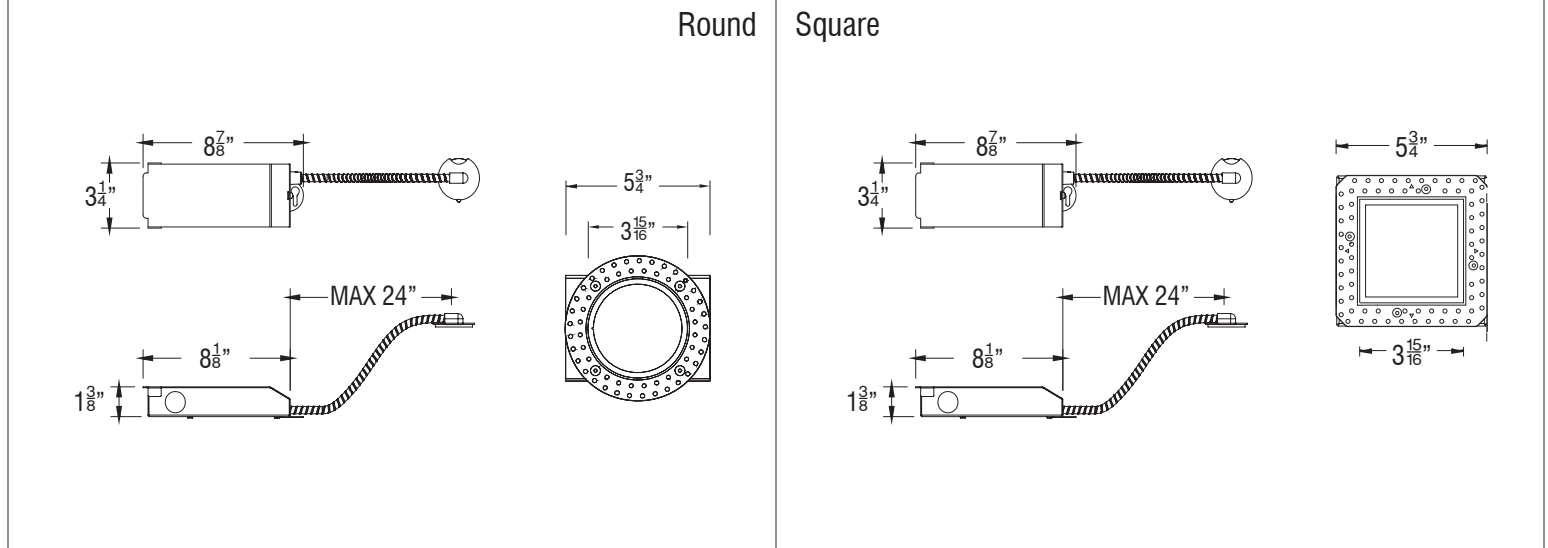

Volta

Tunable White - 2" Trimless New Construction Housings

R2RRL | R2SRL

Fixture Type: _____

Project: _____

Catalog#: _____

Location: _____

LINE DRAWING

SPECIFICATIONS

Mounting: Accommodates 1/2" - 1" ceiling thickness
 Ceiling cut out (Round): Ø 4 1/4" ○
 Ceiling cut out (Square): 4 1/4" x 4 1/4" □

Input: Universal 120-277V AC, 50/60 Hz

Dimming: 2 Channel 0-10V: 100-0.1%
 2 Channel DMX512-A with RDM: 100-0.1%

Standards: ETL & cETL

Warranty: 5 year WAC Lighting guaranteed warranty

Volta

Tunable White - 2" Trimless New Construction Housings

R2RRL | R2SRL

Fixture Type: _____
 Project: _____
 Catalog#: _____
 Location: _____

ORDERING INFORMATION

HOUSINGS (Required)							
	Model	Trim	Power		Rating		Driver
Remodel	R2RR (Round)	L <i>Trimless</i>	15	<i>15W</i>	<i>Non-IC</i>	T-X	<i>DMX512-A</i>
	R2SR (Square)		22	<i>22W</i>	<i>Non-IC</i>	T-Z	<i>2CH 0-10V</i>