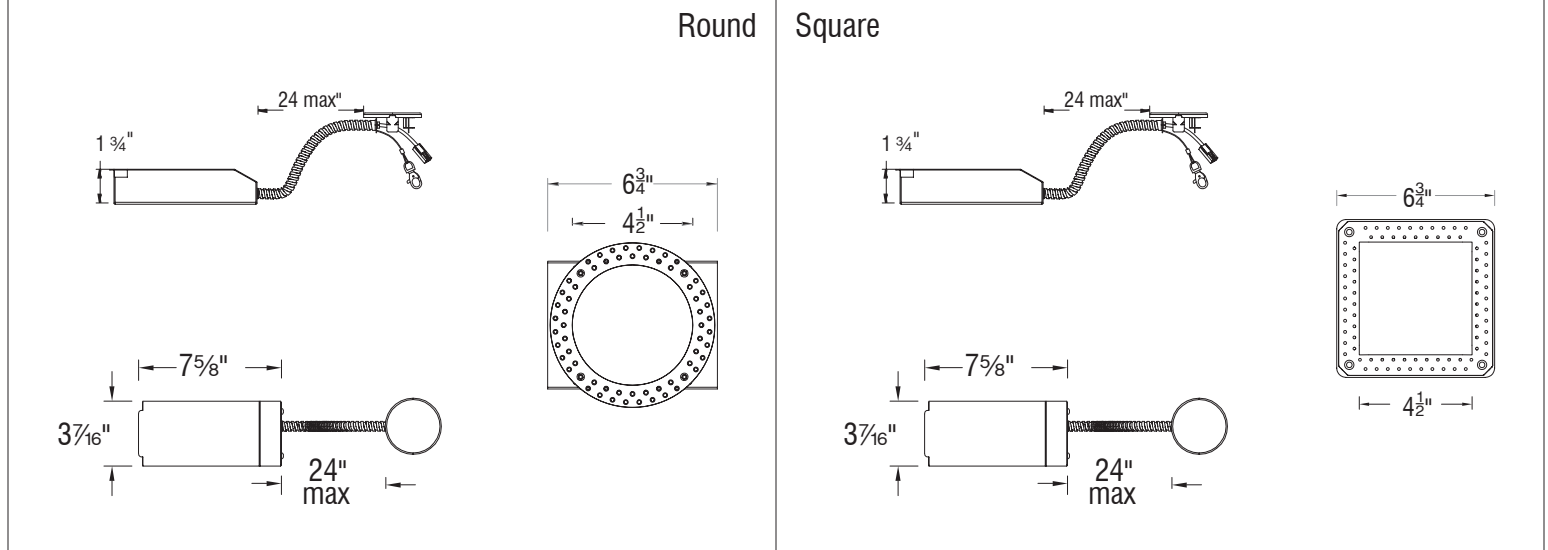

Volta

Tunable White - 4.5" Trimless Remodel Housings

R4RRL | R4SRL

Fixture Type: _____
 Project: _____
 Catalog#: _____
 Location: _____

LINE DRAWING

PRODUCT DESCRIPTION

Volta LED downlight series represents an innovation in design and technology for architectural lighting. This high lumen and adaptable family of fixtures with a comprehensive set of round and square fittings, affords a sustainable solution for commercial, corporate, and upscale residential applications.

TRIM STYLES

SPECIFICATIONS

- Mounting:** Accommodates 1/2" - 1" ceiling thickness
 Ceiling cut out (Round): $\varnothing 5\frac{1}{8}"$
 Ceiling cut out (Square): $5\frac{1}{8}" \times 5\frac{1}{8}"$
- Input:** Universal 120-277V AC, 50/60 Hz
- Dimming:** 2 Channel 0-10V: 100-0.1%
 2 Channel DMX512-A with RDM: 100-0.1%
- Standards:** ETL & cETL
- Warranty:** 5 year WAC Lighting guaranteed warranty

Volta

Tunable White - 4.5" Trimless Remodel Housings

R4RRL | R4SRL

Fixture Type: _____
 Project: _____
 Catalog#: _____
 Location: _____

ORDERING INFORMATION

HOUSINGS (Required)						
Model	Trim	Power	Rating	Driver		
Remodel	L Trimless	15 20W	Non-IC	T-X	DMX512-A	
		25 29W	Non-IC	T-Z	2CH 0-10V	
		36 44W	Non-IC			